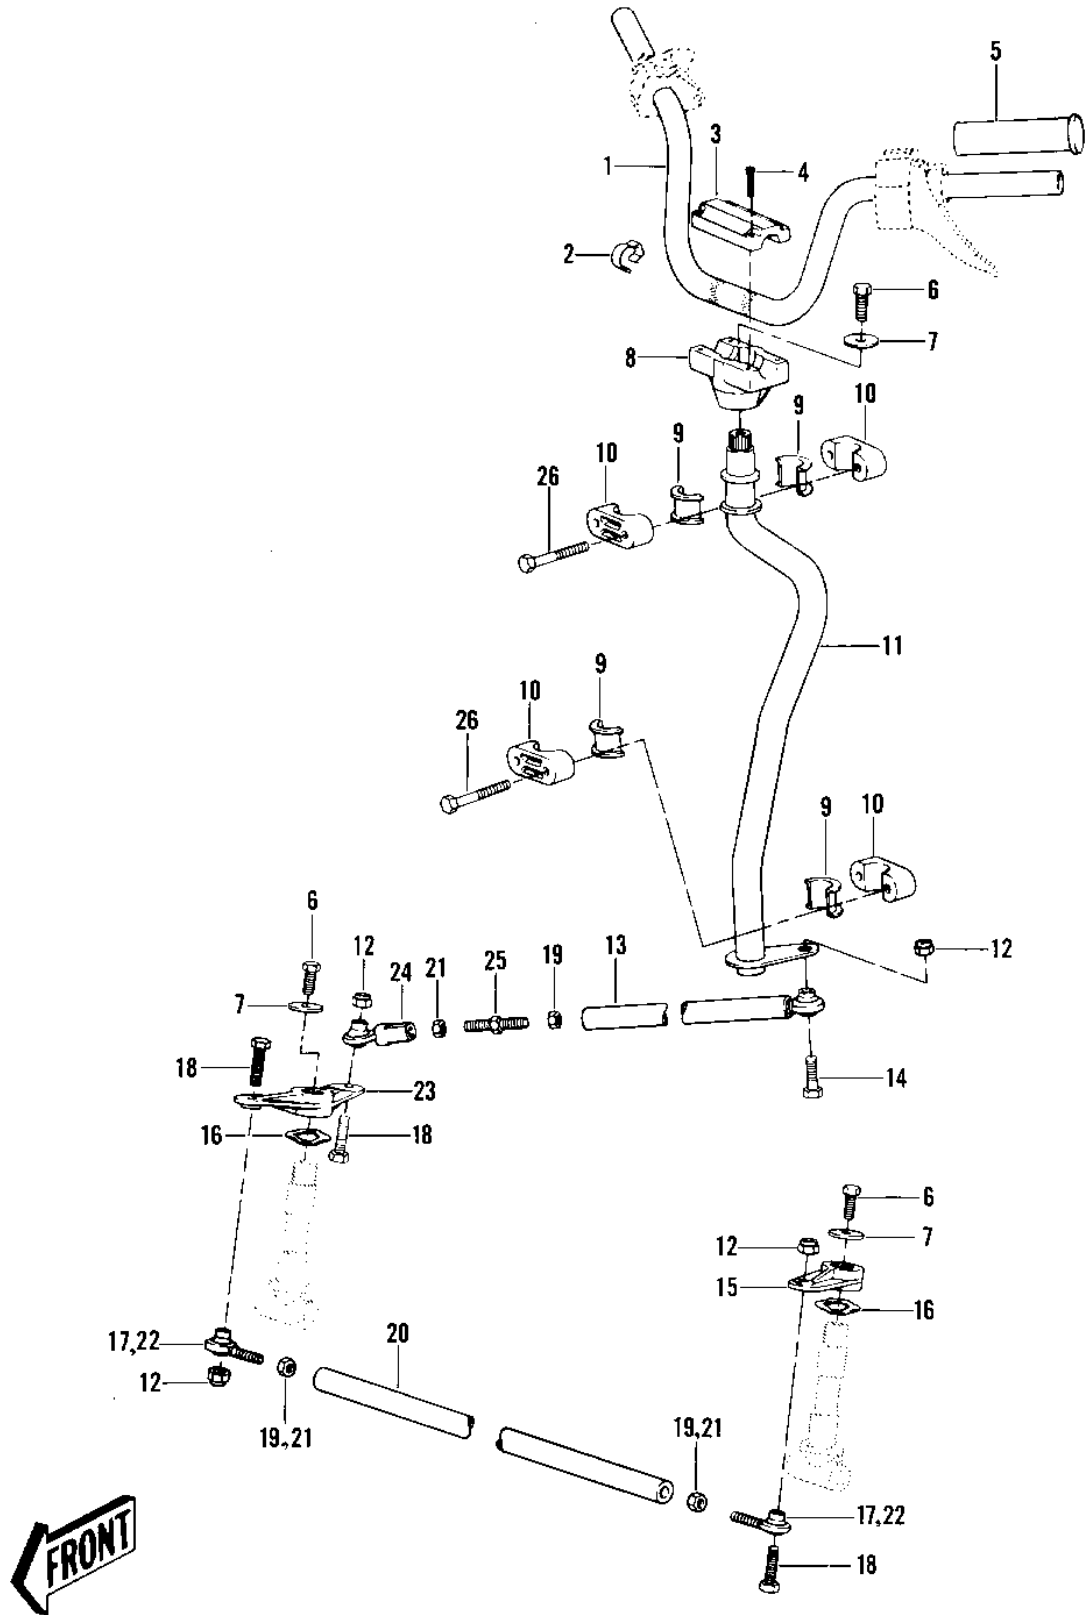

## 1982 Interceptor 550 PARTS DIAGRAM

HANDLEBAR/STEERING

## 1982 Interceptor 550 PARTS LIST

### HANDLEBAR/STEERING

ITEM NAME	PART NUMBER	QUANTITY
HANDLE-BAR (Ref # 1)	46003-3502	1
CLAMP-WIRE (Ref # 2)	92037-3508	1
HOLDER-HANDLE (Ref # 3)	46012-3503	1
SCREW (Ref # 4)	92009-3510	1
GRIP-HANDLE BAR (Ref # 5)	46075-3501	1
BOLT-3/8-24 X 1.00 (Ref # 6)	119CJ1216	1
WASHER (Ref # 7)	92022-3528	1
HOLDER-HANDLE (Ref # 8)	46012-3502	1
BUSHING-STEERING (Ref # 9)	92028-3510	1
BLOCK-UPPER STEERING (Ref # 10)	39009-3501	1
POLE-STEERING (Ref # 11)	39100-3504	1
NUT (Ref # 12)	350BA1200	1
ROD-TIE-COMP (Ref # 13)	39111-3520	1
BOLT (Ref # 14)	119BA1222	1
ARM-STEERING LH (Ref # 15)	39006-3505	1
WASHER (Ref # 16)	92022-3511	1
ROD-TIE-END RH (Ref # 17)	39112-3504	1
BOLT (Ref # 18)	119BA1224	1
NUT (Ref # 19)	344BA1200	1
ROD-TIE (Ref # 20)	39111-3525	1
NUT (Ref # 21)	92015-3510	1
ROD-TIE-END LH (Ref # 22)	39112-3505	1
ARM-STEERING RH (Ref # 23)	39006-3504	1
ROD-TIE-END LH FEMALE (Ref # 24)	39112-3506	1
STUD (Ref # 25)	92004-3502	1
BOLT-5/16-24 X 2.50 (Ref # 26)	119CJ1040	1