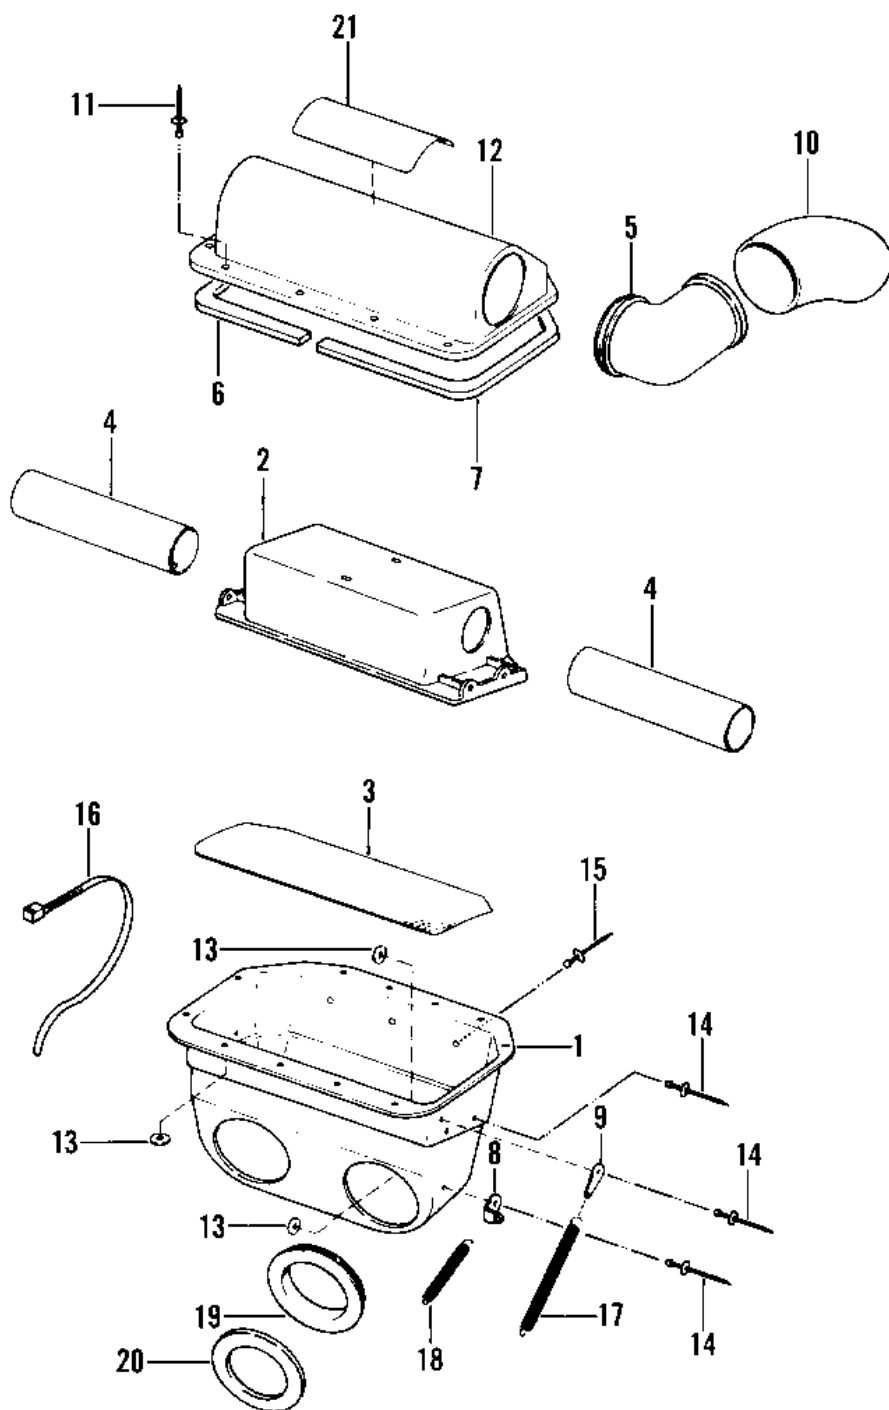

## 1982 Interceptor 550 PARTS DIAGRAM

AIR SILENCER

## 1982 Interceptor 550 PARTS LIST

### AIR SILENCER

ITEM NAME	PART NUMBER	QUANTITY
HOUSING-SILENCER (Ref # 1)	13227-3531	1
BAFFLE,SILENCER (Canada) (Ref # 2)	18020-3514	1
BAFFLE-SILENCER (Ref # 3)	18020-3502	1
PIPE-SILENCER (Ref # 4)	32032-3515	1
PIPE-ELBOW (Ref # 5)	32032-3579	1
GASKET-SILENCER-MATCH (Ref # 6)	11009-3511	1
GASKET-SILENCER-MATCH (Ref # 7)	11009-3512	1
BRACKET-SILENCER SPG (Ref # 8)	11034-3624	1
PLATE-SPRING (Ref # 9)	13169-3508	1
DUCT-INTAKE-SILENCER (Ref # 10)	14073-3518	1
RIVET (Ref # 11)	534XX0508	1
COVER-INTAKE (Ref # 12)	59421-3509	1
WASHER (Ref # 13)	92022-3531	1
RIVET (Ref # 14)	92039-3532	1
RIVET (Ref # 15)	92039-3537	1
BAND (Ref # 16)	92072-3507	1
SPRING-UPPER PLATE (Ref # 17)	92081-3517	1
SPRING-LOWER PLATE (Ref # 18)	92081-3518	1
SEAL-SILENCER HOUSING (Ref # 19)	92093-3523	1
ADAPTER-SILENCER SEAL (Ref # 20)	41077-3513	1
LABEL-WARN-SILENCER (Ref # 21)	56040-3502	1