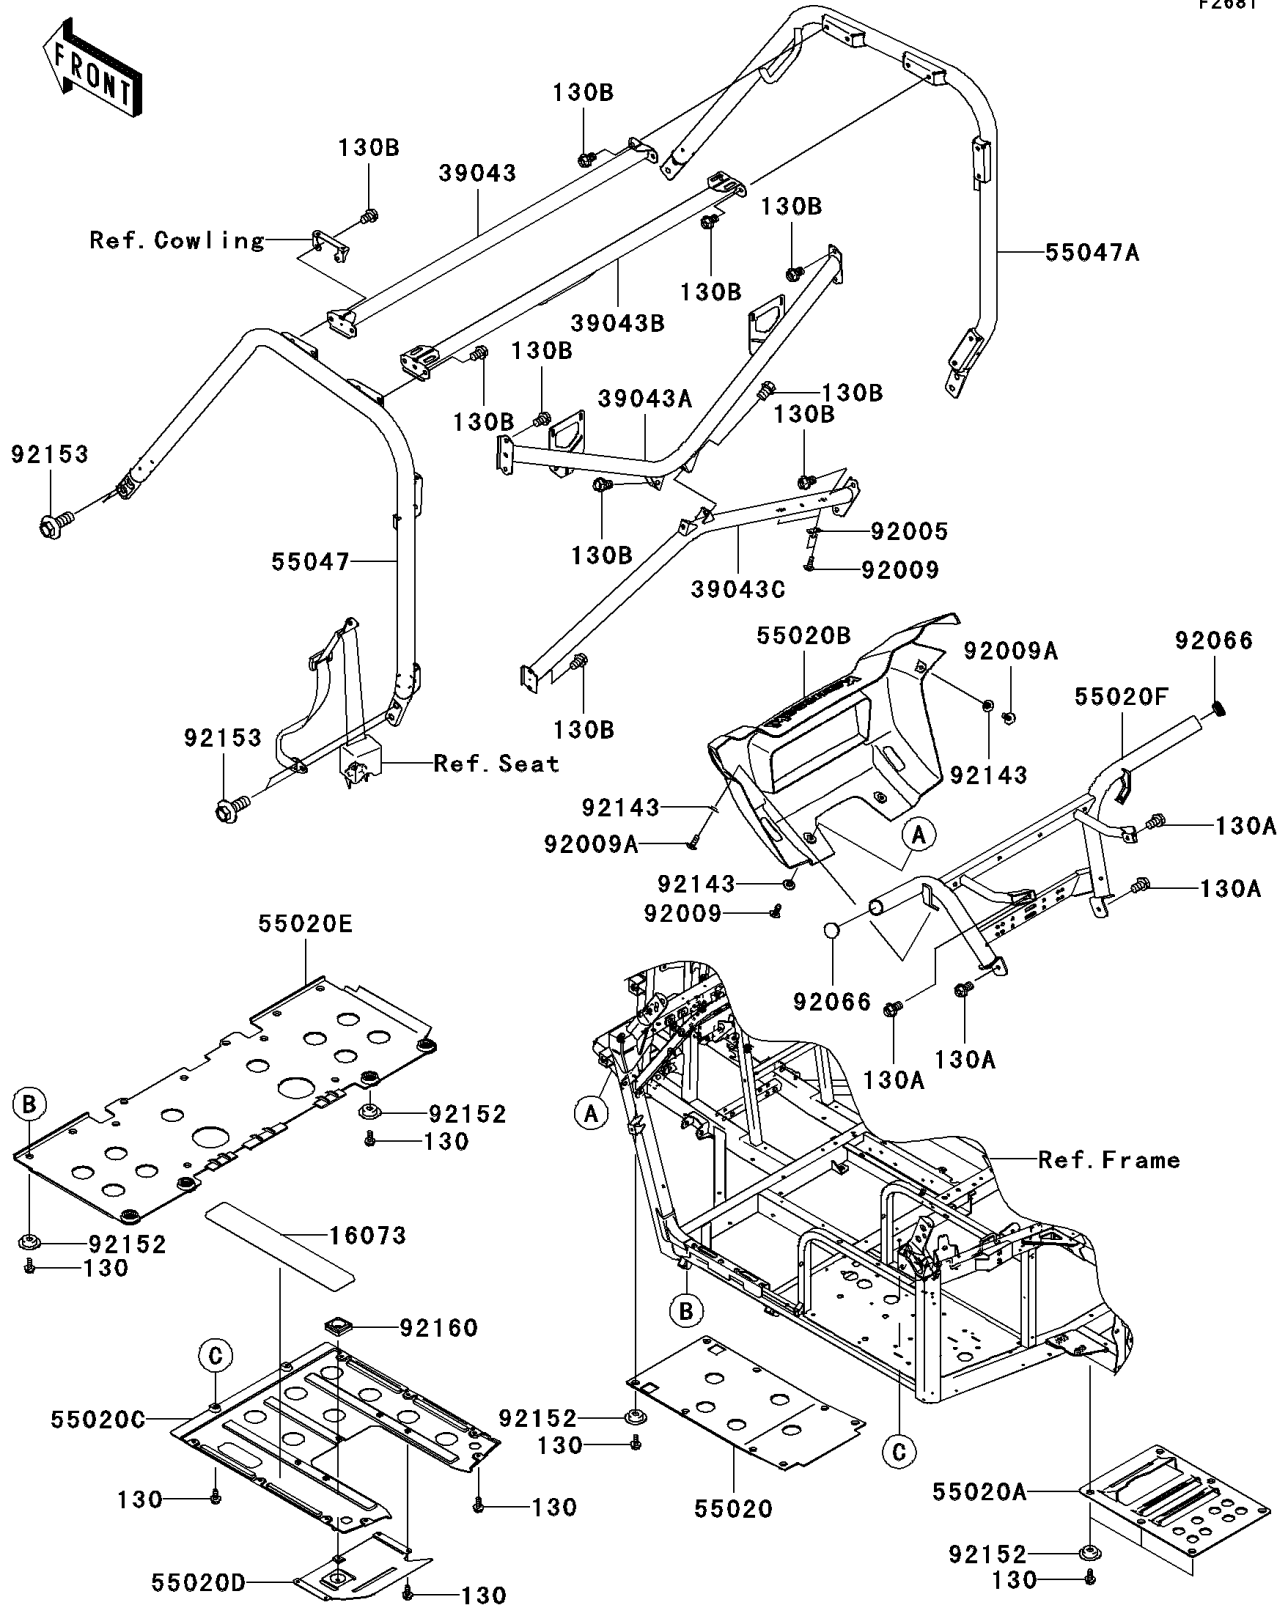

## 2008 Teryx® 750 4x4 NRA Outdoors™ PARTS DIAGRAM

Guards/Cab Frame

F2681

## 2008 Teryx® 750 4x4 NRA Outdoors™ PARTS LIST

Guards/Cab Frame

ITEM NAME	PART NUMBER	QUANTITY
BOLT-FLANGED,6X14 (Ref # 130)	130BB0614	1
BOLT-FLANGED,10X16 (Ref # 130A)	130BB1016	1
BOLT-FLANGED,10X14 (Ref # 130B)	130CB1014	1
INSULATOR,ENGINE GUARD (Ref # 16073)	16073-0045	1
CROSSMEMBER-COMP,UPP,FR,BLACK (Ref # 39043)	39043-0001-388	1
CROSSMEMBER-COMP,RR,UPP,BLACK (Ref # 39043A)	39043-0005-388	1
CROSSMEMBER-COMP,UPP,RR,BLACK (Ref # 39043B)	39043-0007-388	1
CROSSMEMBER-COMP,RR,LWR,BLACK (Ref # 39043C)	39043-0008-388	1
GUARD,SKID,FR (Ref # 55020)	55020-0301	1
GUARD,SKID,RR (Ref # 55020A)	55020-0402	1
GUARD,FRONT COVER,CAMOUFLAGE (Ref # 55020B)	55020-0405-16P	1
GUARD,SKID,MIDDLE (Ref # 55020C)	55020-0437	1
GUARD,ENGINE,SUB (Ref # 55020D)	55020-0438	1
GUARD,SKID,MIDDLE (Ref # 55020E)	55020-0448	1
GUARD,FRONT PIPE,W.BLACK (Ref # 55020F)	55020-0477-388	1
BAR-COMP,LH,W.BLACK (Ref # 55047)	55047-0011-388	1
BAR-COMP,RH,W.BLACK (Ref # 55047A)	55047-0012-388	1
FITTING (Ref # 92005)	92005-0077	1
SCREW,TAPPING,6X16 (Ref # 92009)	92009-1166	1
SCREW,6X16 (Ref # 92009A)	92009-1621	1
PLUG (Ref # 92066)	92066-0114	1
COLLAR (Ref # 92143)	92143-1087	1
COLLAR (Ref # 92152)	92152-0512	1
BOLT,FLANGED,14X36 (Ref # 92153)	92153-1282	1
DAMPER (Ref # 92160)	92160-1772	1