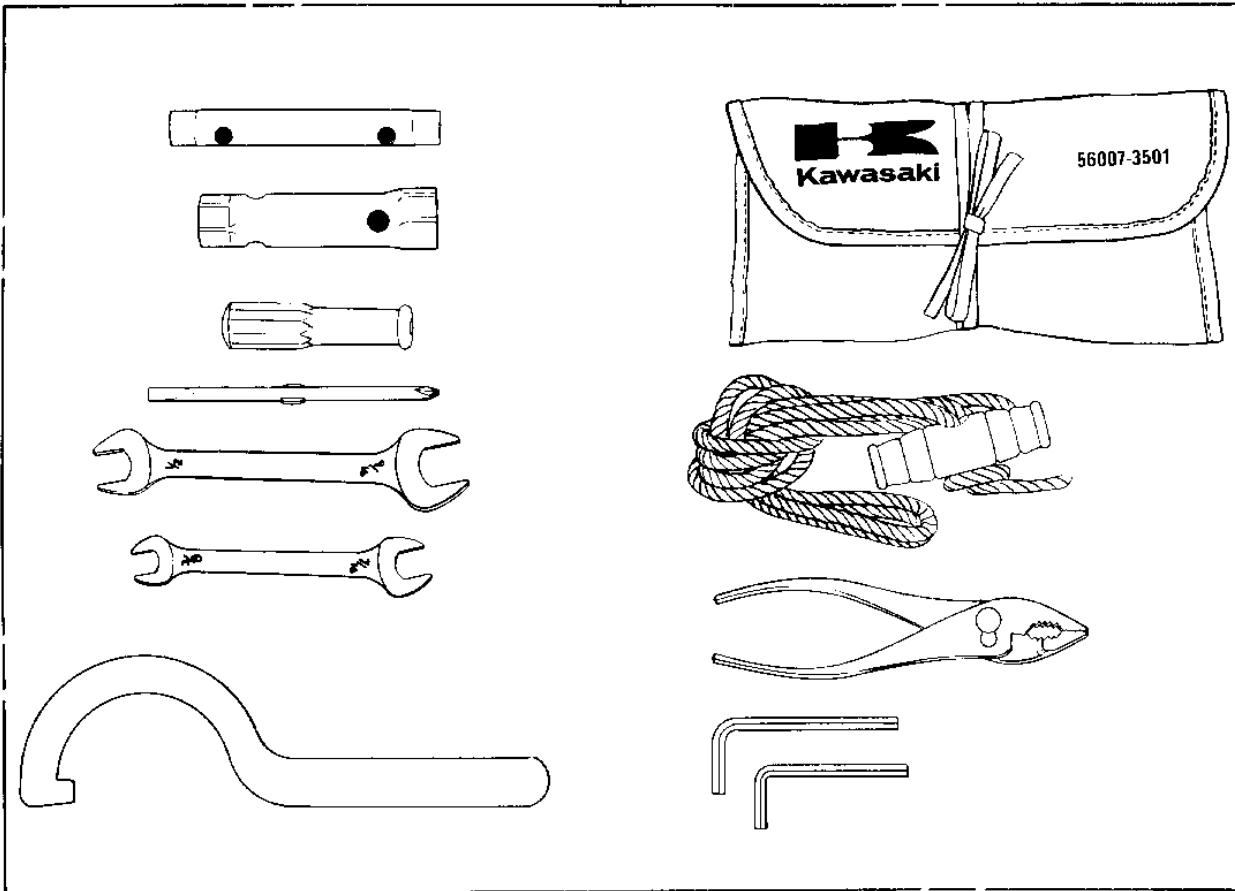

1979 Invader 340 PARTS DIAGRAM

TOOL KIT

Tool K

Ref.
No.

1

2

3

1979 Invader 340 PARTS LIST

TOOL KIT

ITEM NAME	PART NUMBER	QUANTITY
TOOL KIT (Ref # 1)	56007-3501	1
UNAVAILABLE IN PRICE BOOK (Ref # 2)	S61020-101	1
OIL-ENGINE-S/M-QUART (Ref # 3)	S61020-071	1