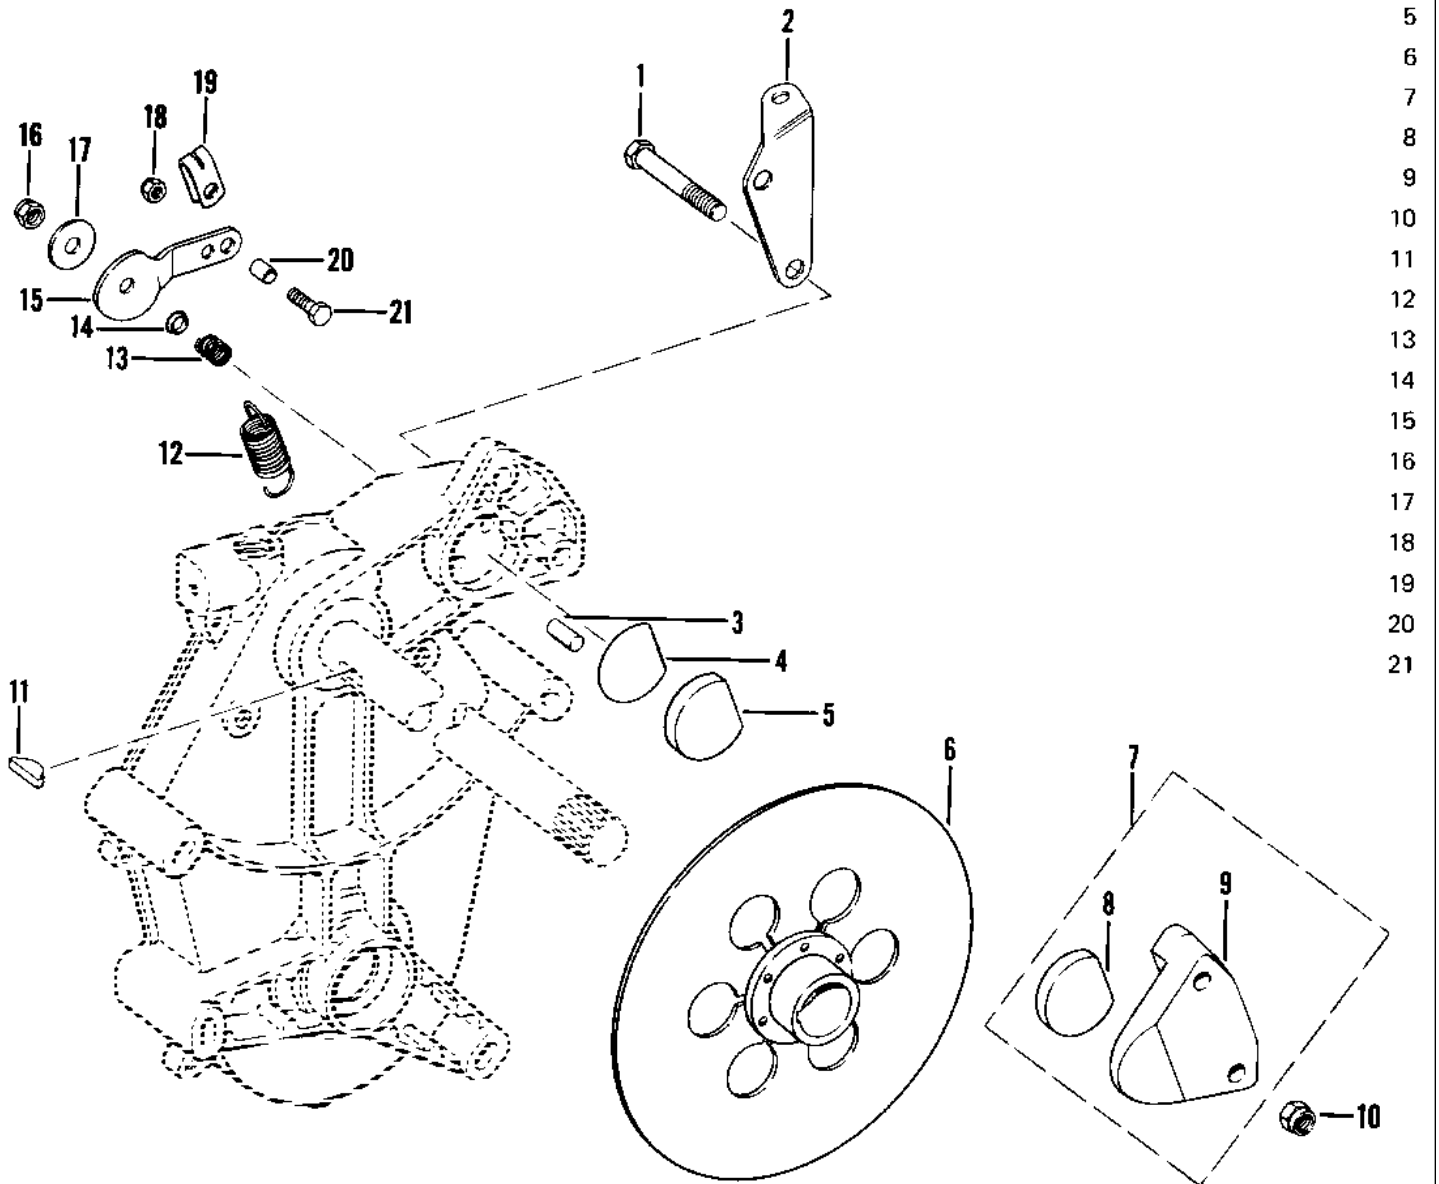

1979 Invader 340 PARTS DIAGRAM

BRAKE

Brake

Ref. No.
1
2
3
4
5
6
7
8
9
10
11
12
13
14
15
16
17
18
19
20
21

1979 Invader 340 PARTS LIST

BRAKE

ITEM NAME	PART NUMBER	QUANTITY
BOLT (Ref # 1)	119BA1240	1
BRACKET-BRAKE CABLE (Ref # 2)	11034-3501	1
PIN (Ref # 3)	92043-3501	1
PLATE-BACKUP (Ref # 4)	13169-3502	1
KIT,BRAKE PAD (Ref # 5)	99970-5502	2
BRAKE-ASSY-DISC (Ref # 6)	39044-3502	1
CALIPER-ASSY (Ref # 7)	43041-3501	1
.CALIPER-BRAKE (Ref # 9)	43042-3501	1
NUT (Ref # 10)	350BA1200	1
KEY-WOODRUFF (Ref # 11)	92038-3502	1
SPRING-RETURN (Ref # 12)	92081-3501	1
SPRING-BRAKE CAM (Ref # 13)	92081-3511	1
GUIDE-SPRING (Ref # 14)	13070-3501	1
CAM-BRAKE (Ref # 15)	41050-3501	1
NUT (Ref # 16)	350BA1000	1
WASHER (Ref # 17)	92022-3504	1
NUT (Ref # 18)	351BA0800	1
RETAINER-CLEVIS (Ref # 19)	14020-3502	1
BUSHING-BRAKE (Ref # 20)	92028-3501	1
BOLT (Ref # 21)	118BA0812	1