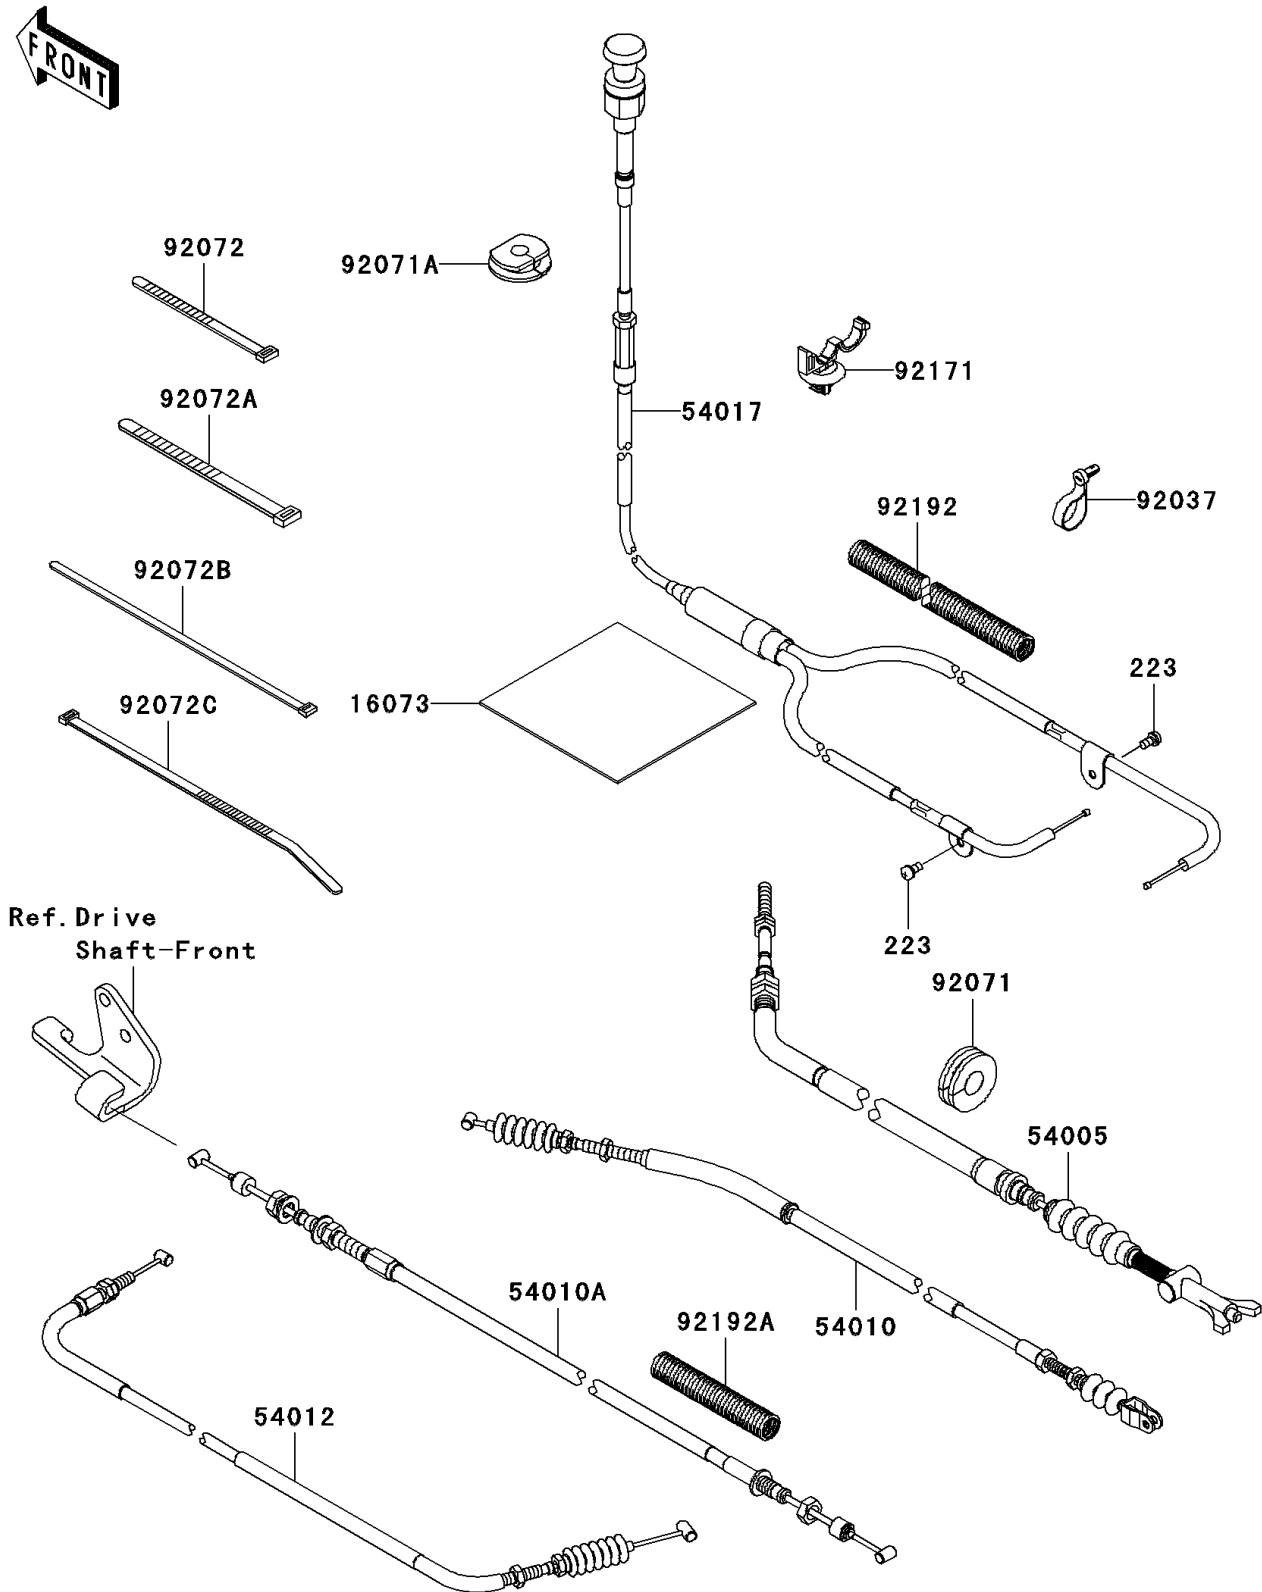

2008 Teryx® 750 4x4 NRA Outdoors™ PARTS DIAGRAM

Cables

F2540

2008 Teryx® 750 4x4 NRA Outdoors™ PARTS LIST

Cables

ITEM NAME	PART NUMBER	QUANTITY
SCREW-PAN-WS-CROS,4X8 (Ref # 223)	223AA0408	1
INSULATOR (Ref # 16073)	16073-0052	1
CABLE-BRAKE,PARKING (Ref # 54005)	54005-0016	1
CABLE,2/4WD (Ref # 54010)	54010-0093	1
CABLE,FRONT DIFF LOCK (Ref # 54010A)	54010-0095	1
CABLE-THROTTLE (Ref # 54012)	54012-0246	1
CABLE-STARTER (Ref # 54017)	54017-0044	1
CLAMP,SPEED,L=58 (Ref # 92037)	92037-1163	1
GROMMET (Ref # 92071)	92071-0029	1
GROMMET (Ref # 92071A)	92071-0041	1
BAND,L=123 (Ref # 92072)	92072-030	1
BAND,L=149 (Ref # 92072A)	92072-031	1
BAND,L=188 (Ref # 92072B)	92072-1239	1
BAND,L=292.1 (Ref # 92072C)	92072-3509	1
CLAMP (Ref # 92171)	92171-0453	1
TUBE,CORRUGATED,L=200 (Ref # 92192)	92192-0672	1
TUBE,CORRUGATED,L=80 (Ref # 92192A)	92192-0673	1