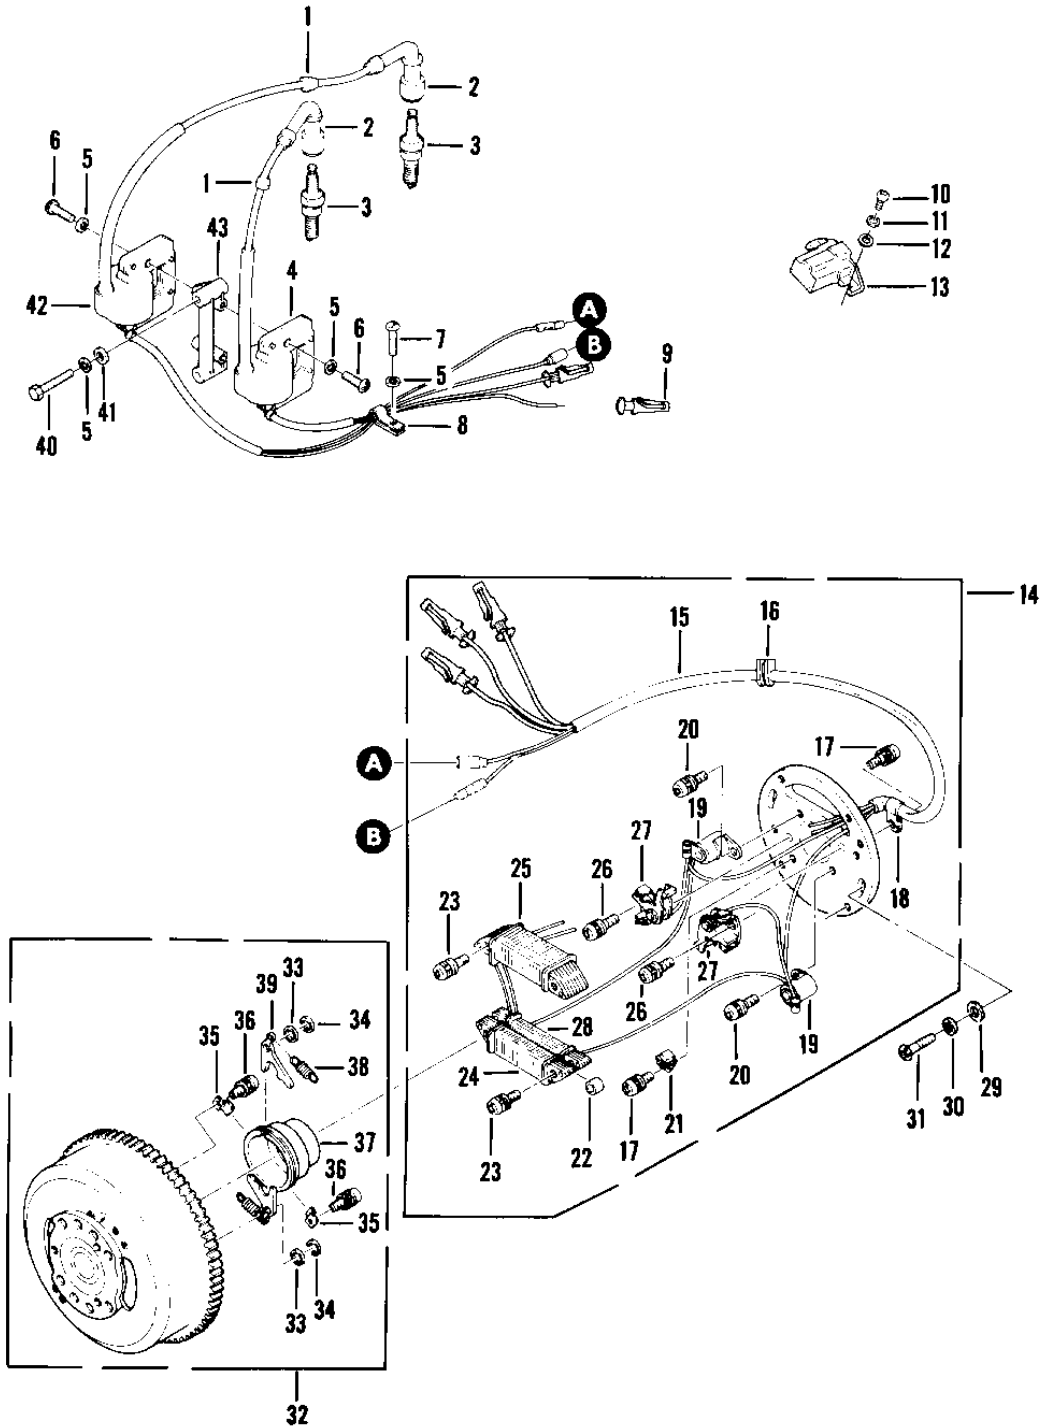

1979 Drifter 340 PARTS DIAGRAM

MAGNETO (SA340-A3)

SA340-A3/SB440-A3

1979 Drifter 340 PARTS LIST

MAGNETO (SA340-A3)

ITEM NAME	PART NUMBER	QUANTITY
GROMMET (Ref # 1)	92071-517	1
CAP-SPARK PLUG (Ref # 2)	21130-507	1
SPARK PLUG BR8ES (Ref # 3)	BR8ES	1
COIL-IGNITION (Ref # 4)	21121-3002	1
WASHER SPRING 6MM (Ref # 5)	461F0600	1
SCREW PAN HEAD 6X25 (Ref # 6)	220B0625	1
BOLT,6X10 (Ref # 7)	112G0610	1
CLAMP-HARNESS COIL (Ref # 8)	92037-521	1
TERMINAL-ENG CONNECTR (Ref # 9)	21169-3001	1
SCREW PAN HEAD 4X10 (Ref # 10)	220B0410	1
WASHER SPRING 4MM (Ref # 11)	461F0400	1
WASHER (Ref # 12)	92022-558	1
CONNECTOR-HARNESS (Ref # 13)	020518	1
STATOR-ASSY (Ref # 14)	21003-3003	1
.HARNESS-WIRING-MAGNET (Ref # 15)	26001-3001	1
.GROMMET (Ref # 16)	92071-509	1
.SCREW 4X6 (Ref # 17)	92011-559	1
.CLAMP-COIL WIRE (Ref # 18)	92037-517	1
.CONDENSER (Ref # 19)	21013-508	1
.SCREW 4X8 (Ref # 20)	92011-560	1
.BRUSH-CAM FELT (Ref # 21)	21039-3001	1
.COLLAR-COIL (Ref # 22)	92027-524	1
.SCREW 5X34 (Ref # 23)	92011-530	1
.COIL-EXCITING (Ref # 24)	21049-513	1
.COIL-LIGHTING (Ref # 25)	21047-509	1
.SCREW 4X10 (Ref # 26)	92011-542	1
.BREAKER-CONTACT (Ref # 27)	21008-507	1
.COIL-EXCITING (Ref # 28)	21049-512	1
WASHER PLAIN 5MM (Ref # 29)	411B0500	1

1979 Drifter 340 PARTS LIST

MAGNETO (SA340-A3)

ITEM NAME	PART NUMBER	QUANTITY
WASHER SPRING 5MM (Ref # 30)	461F0500	1
SCREW PAN HEAD 5X20 (Ref # 31)	220B0520	1
FLYWHEEL (Ref # 32)	21050-3004	1
.WASHER (Ref # 33)	92022-540	1
.E-RING (Ref # 34)	92036-516	1
.HOLDER-CAM (Ref # 35)	16065-506	1
.SCREW 4X5 (Ref # 36)	92011-519	1
.CAM-FLYWHEEL (Ref # 37)	21014-505	1
.SPRING-GOVERNOR (Ref # 38)	92081-539	1
.WEIGHT GOVERNOR (Ref # 39)	59121-503	1
BOLT-UPSET (Ref # 40)	112G0645	1
WASHER PLAIN 6MM (Ref # 41)	410B0600	1
COIL-IGNITION (Ref # 42)	21121-3001	1
BRACKET,COIL (Ref # 43)	11034-3001	1