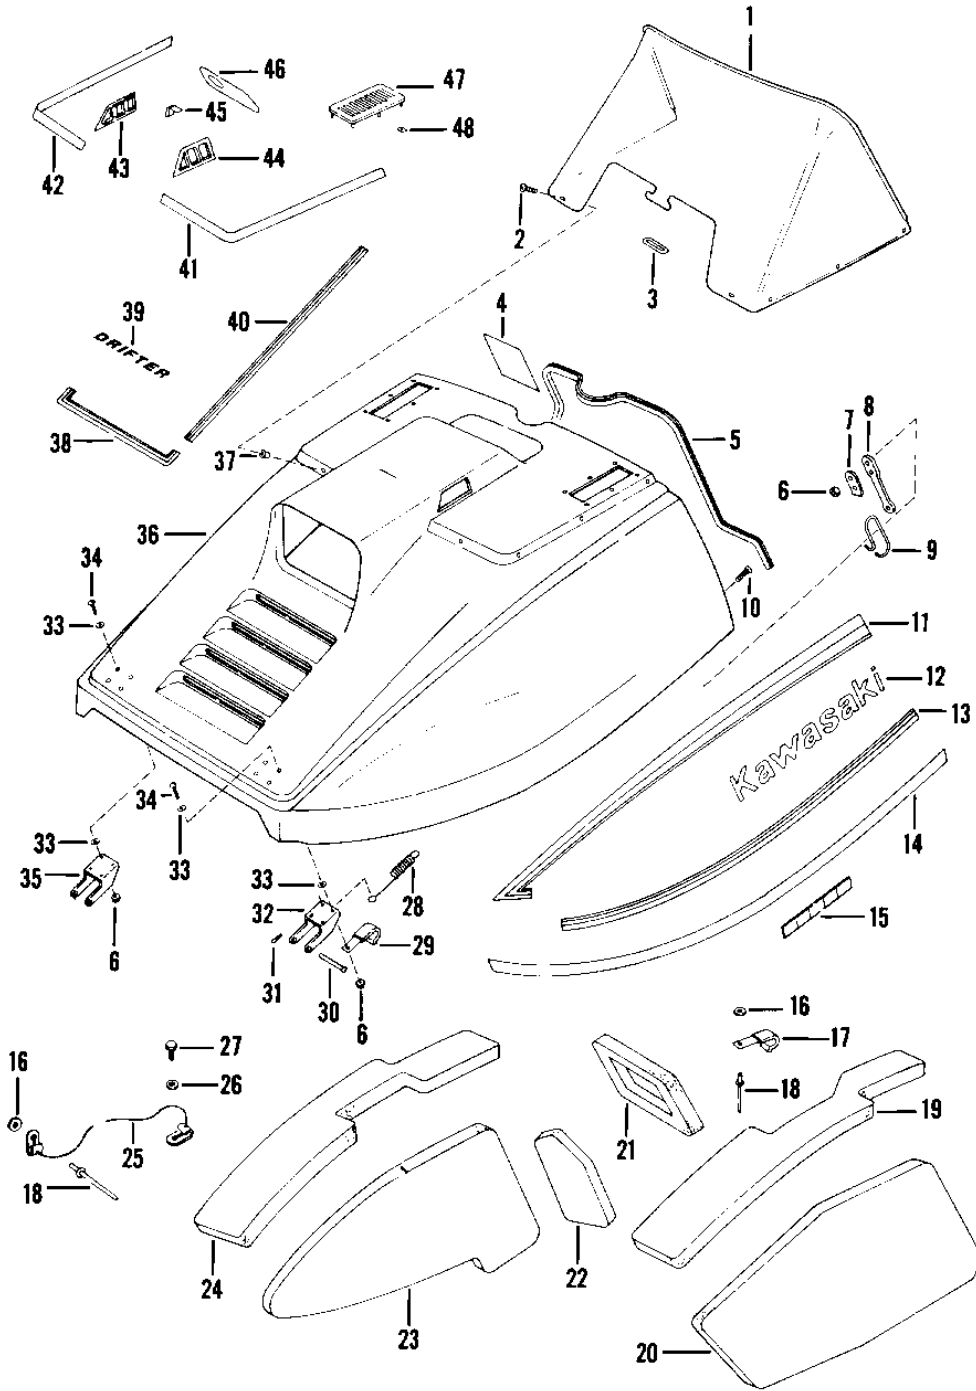

1979 Drifter 340 PARTS DIAGRAM

HOOD

SA340-A3/SB440-A3

1979 Drifter 340 PARTS LIST

HOOD

ITEM NAME	PART NUMBER	QUANTITY
WINDSHIELD-LOW-SMOKE (Ref # 1)	39154-3508	1
WINDSHIELD-HIGH (Ref # 1)	39154-3513	1
SCREW (Ref # 2)	92009-3544	1
RING-O (Ref # 3)	92055-3503	1
LABEL-WARN-OPERATE (Ref # 4)	56040-3507	1
TRIM-25FT ROLL (Ref # 5)	53044-3506	1
NUT (Ref # 6)	351BA0800	1
PLATE-BAND (Ref # 7)	13169-3511	1
BAND (Ref # 8)	92072-3508	1
HOOK-RETAINER (Ref # 9)	27012-3501	1
SCREW (Ref # 10)	250DH0816	1
PATTERN-COWL-LH (Ref # 11)	121389	1
PATTERN-COWL-RH (Ref # 11)	121390	1
MARK-KAWASAKI (Ref # 12)	121331	1
PATTERN-COWL-STRIP (Ref # 13)	121424	1
REFLECTOR-AMBER (Ref # 15)	28012-3501	1
WASHER (Ref # 16)	412EA0700	1
CLAMP-HARNESS-HEADLMP (Ref # 17)	92037-3518	1
RIVET (Ref # 18)	535YW0604	1
PAD-HOOD,CUT TO FIT (Ref # 19)	39156-3580	5
SEAL-AIR OUT (Ref # 21)	92093-3513	1
LANYARD-HOOD (Ref # 25)	100888	1
WASHER (Ref # 26)	465FA0800	1
NUT (Ref # 27)	254DA0810	1
SPRING-LANYARD (Ref # 28)	92081-3529	1
CLAMP-HARNESS-HEAD (Ref # 29)	92037-3511	1
PIN-CLEVIS (Ref # 30)	92043-3522	1
PIN-HAIR (Ref # 31)	39092-3503	1
HINGE-UPPER LH (Ref # 32)	53009-3520	1

1979 Drifter 340 PARTS LIST

HOOD

ITEM NAME	PART NUMBER	QUANTITY
WASHER-RUBBER (Ref # 33)	92022-3527	1
SCREW (Ref # 34)	250DH0812	1
HING-UPPER RH (Ref # 35)	53009-3519	1
HOOD-PLAIN-SA-A3 \$\$ (Ref # 36)	121408	1
NUT (Ref # 37)	92015-3514	1
PATTERN-LOWER CENTER (Ref # 38)	121413	1
MARK-DRIFTER (Ref # 39)	56018-3510	1
PATTERN-LH/RH CENTER (Ref # 40)	121412	1
PATTERN-WINSHLD LH (Ref # 41)	56027-3538	1
PATTERN-WINSHLD RH (Ref # 42)	56027-3537	1
PANEL-VENT RH (Ref # 43)	39090-3507	1
PANEL-VENT LH (Ref # 44)	39090-3508	1
RETAINER-PANEL (Ref # 45)	14020-3507	1
PATTERN-DASH (Ref # 46)	56027-3561	1
PANEL-VEN (Ref # 47)	39090-3506	1
RETAINER-HOOD VENT (Ref # 48)	14020-3518	1
PAINT-BLUE MET-12.5 (Ref # 48)	50275-3501	1