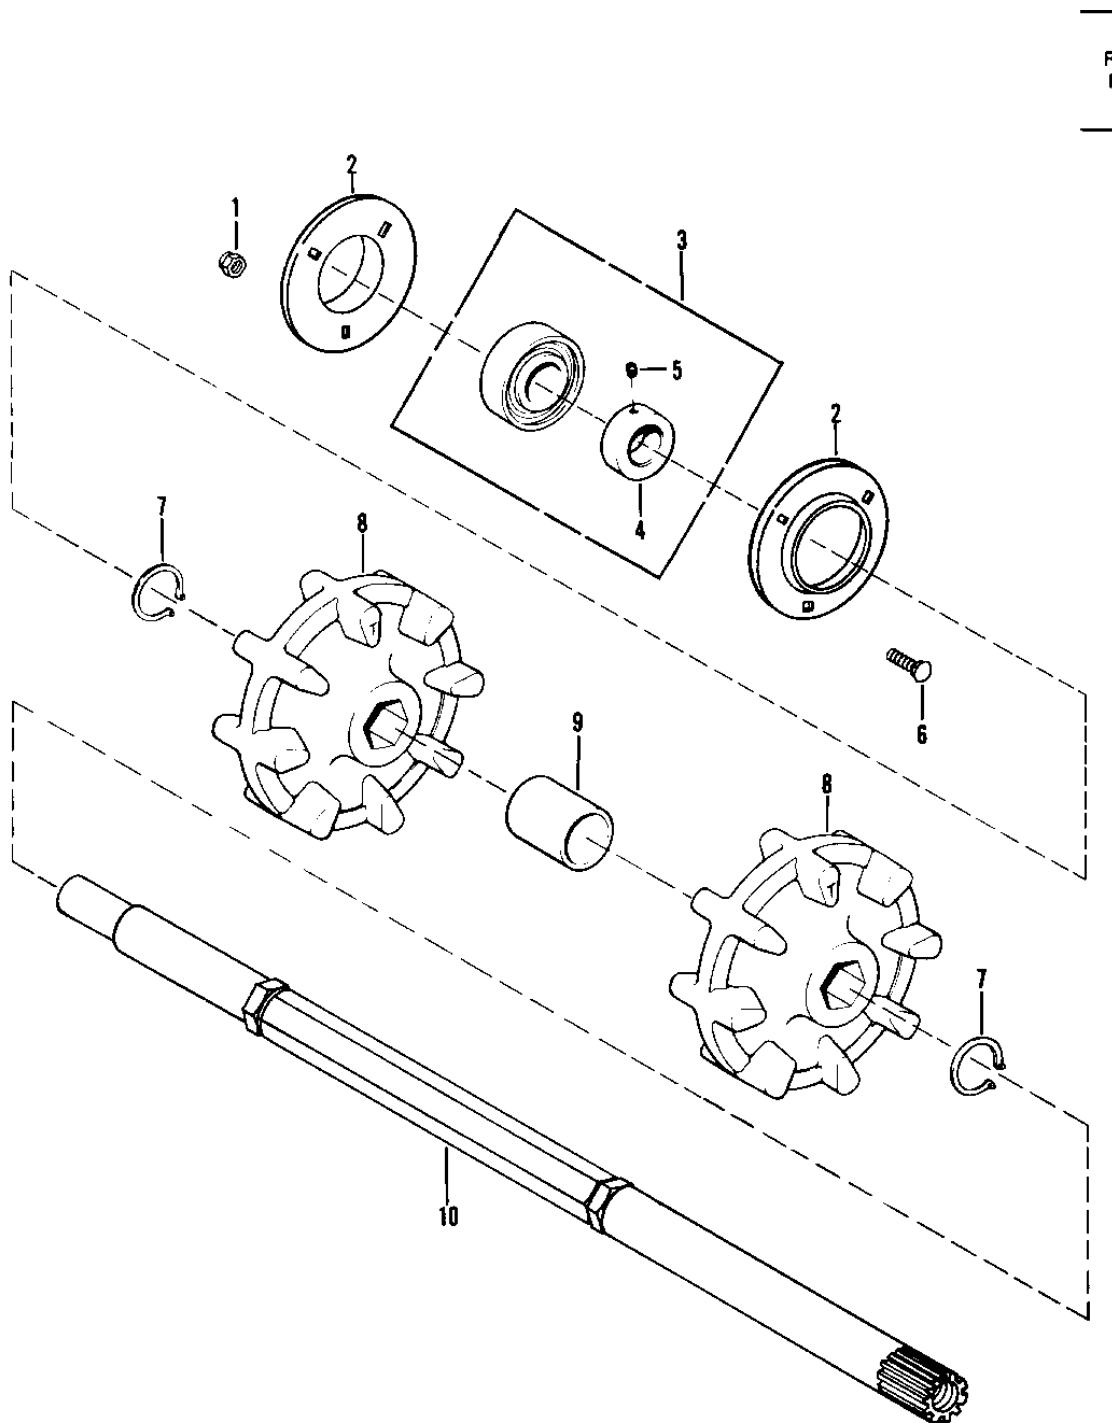

## 1979 Drifter 340 PARTS DIAGRAM

DRIVE SHAFT

SA340-A3/SB440-A3

## 1979 Drifter 340 PARTS LIST

### DRIVE SHAFT

ITEM NAME	PART NUMBER	QUANTITY
NUT (Ref # 1)	351BA1000	1
FLANGE,BEARING (Ref # 2)	770007	1
BEARING-BALL (Ref # 3)	92045-3508	1
.COLLAR-BEARING (Ref # 4)	92027-3501	1
.SCREW (Ref # 5)	92009-3525	1
BOLT (Ref # 6)	914320	1
RING-SNAP (Ref # 7)	917125	1
SPROCKET-DRV SHFT-8TH (Ref # 8)	12046-3504	1
PIPE-SPROCKET (Ref # 9)	32032-3527	1
SHAFT-DRIVE-FRONT (Ref # 10)	050965	1