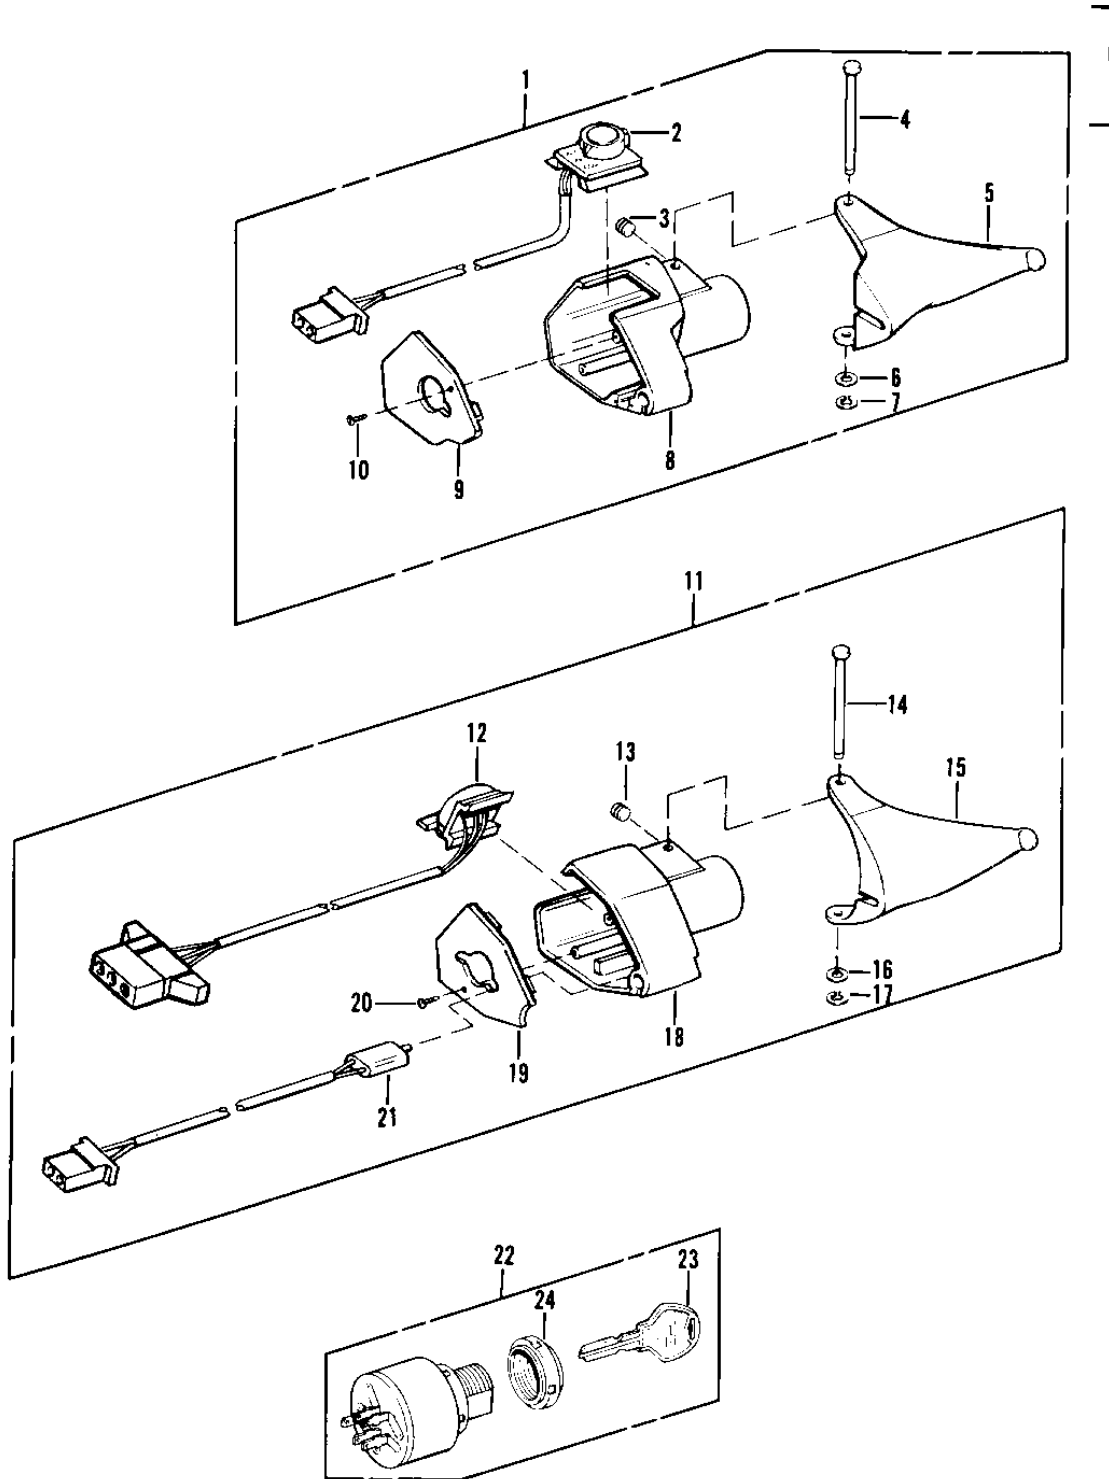

## 1979 Drifter 340 PARTS DIAGRAM

CONTROLS & SWITCHES

**SA340-A3/SB440-A3**

**A**

## 1979 Drifter 340 PARTS LIST

### CONTROLS & SWITCHES

ITEM NAME	PART NUMBER	QUANTITY
LEVER-ASSY-THROTTLE (Ref # 1)	39074-3505	1
.SWITCH-EMERG STOP (Ref # 2)	27010-3504	1
.SCREW (Ref # 3)	92009-3520	2
.PIN-BRAKE LEVER (Ref # 4)	92043-3526	2
.LEVER-THROTTLE (Ref # 5)	39075-3506	1
.WASHER (Ref # 6)	92022-3517	2
.RING-SNAP (Ref # 7)	92033-3505	2
.CASE-THROTTLE (Ref # 8)	32099-3502	1
.PLATE-THROTTLE CASE (Ref # 9)	13169-3510	1
.SCREW (Ref # 10)	92009-3524	2
LEVER-BRAKE (Ref # 11)	090664	1
.SWITCH-DIMMER (Ref # 12)	27010-3501	1
.LEVER-BRAKE (Ref # 15)	43001-3501	1
.CASE-BRAKE (Ref # 18)	32099-3501	1
.PLATE-BRAKE CASE (Ref # 19)	13169-3509	1
.SWITCH-BRAKE LIGHT (Ref # 21)	27010-3502	1
SWITCH-ASSY-KEY (Ref # 22)	27005-3501	1
..KEY SET #20 SET OF 2 (Ref # 22)	27008-3501	1
..KEY SET #21 SET OF 2 (Ref # 22)	27008-3502	1
..KEY SET #22 SET OF 2 (Ref # 22)	27008-3503	1
..KEY SET #23 SET OF 2 (Ref # 22)	27008-3504	1
..KEY SET #24 SET OF 2 (Ref # 22)	27008-3505	1
..KEY SET #25 SET OF 2 (Ref # 22)	27008-3506	1
..KEY SET #26 SET OF 2 (Ref # 22)	27008-3507	1
..KEY SET #27 SET OF 2 (Ref # 22)	27008-3508	1
..KEY SET #28 SET OF 2 (Ref # 22)	27008-3509	1
..KEY SET #29 SET OF 2 (Ref # 22)	27008-3510	1
..KEY SET #30 SET OF 2 (Ref # 22)	27008-3511	1
..KEY SET #31 SET OF 2 (Ref # 22)	27008-3512	1

## 1979 Drifter 340 PARTS LIST

CONTROLS & SWITCHES

ITEM NAME	PART NUMBER	QUANTITY
.NUT (Ref # 24)	92015-3509	1