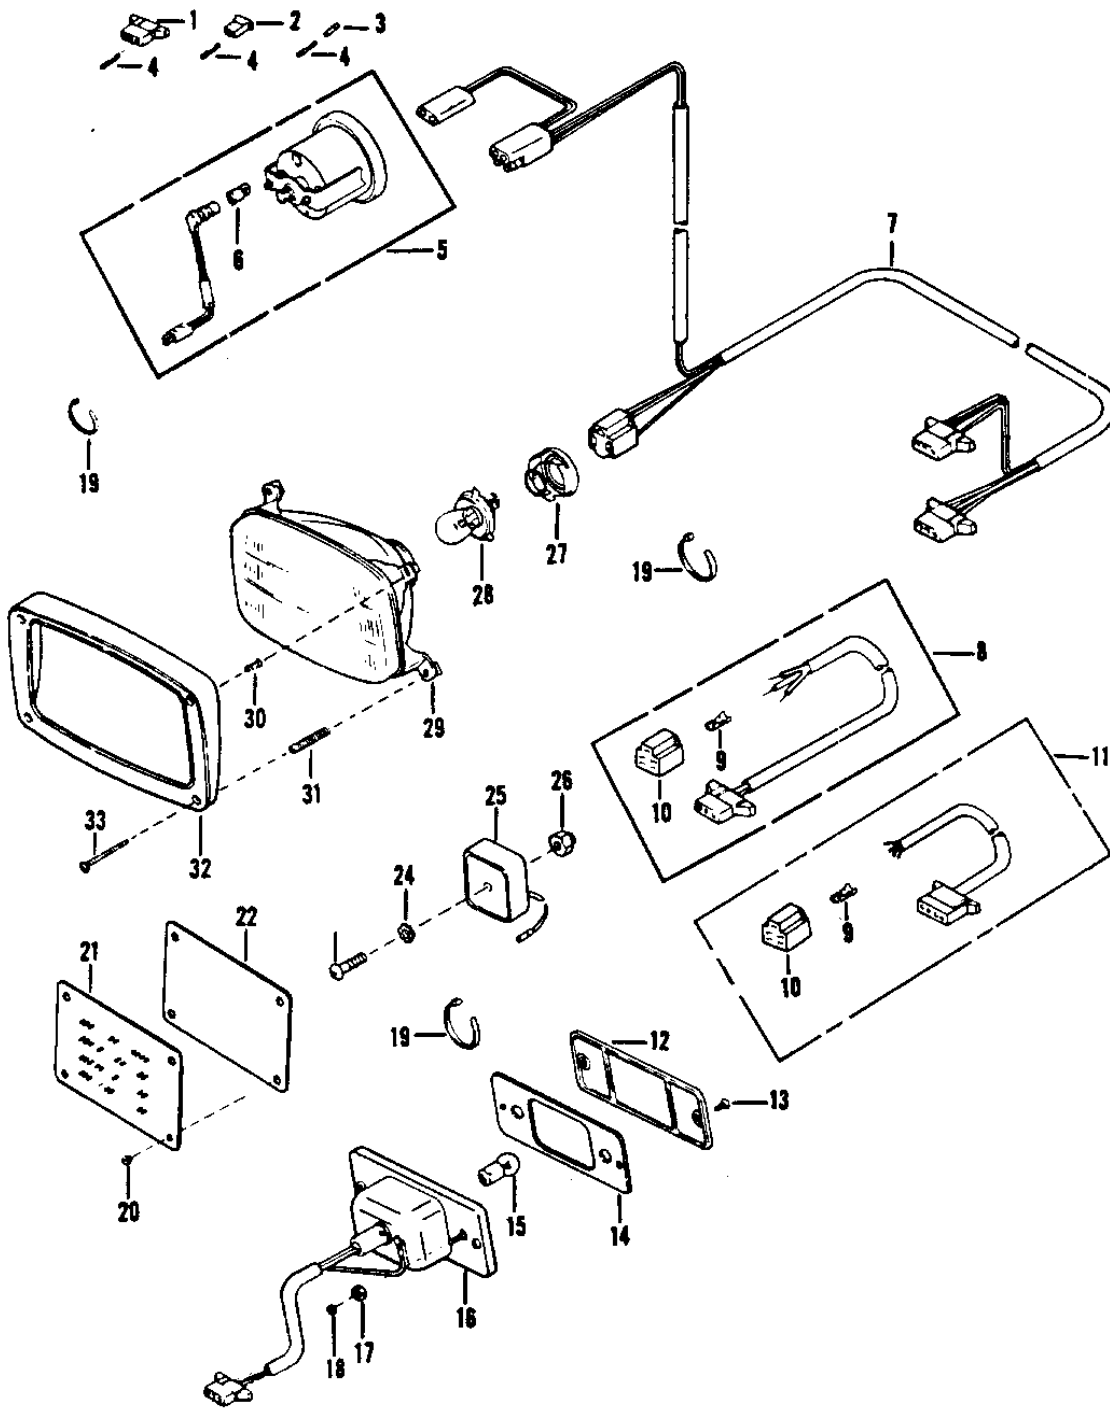

1979 Drifter 340 PARTS DIAGRAM

INSTRUMENTS, LIGHTS & WIRING

SA340-A3/SB440-A3

A

1979 Drifter 340 PARTS LIST

INSTRUMENTS, LIGHTS & WIRING

ITEM NAME	PART NUMBER	QUANTITY
HOUSING-SOCKET-NATURL (Ref # 1)	13227-3524	1
HOUSING-PIN (Ref # 2)	13227-3525	1
HOUSING-SOCKET-NATURL (Ref # 3)	13227-3523	1
CONNECTOR-SOCKET (Ref # 4)	13159-3504	1
SPEEDOMETER (Ref # 5)	25005-3504	1
.BULB-INSTRUMENT (Ref # 6)	92069-3503	1
HARNESS-HEADLAMP (Ref # 7)	040698	1
HARNESS-ENG PC BOARD (Ref # 8)	040644	1
.TERMINAL (Ref # 9)	21169-3501	1
.CONNECTOR-HARNESS (Ref # 10)	13159-3503	1
HARNESS-IGN SWITCH (Ref # 11)	26001-3510	1
LENS-TAIL LAMP (Ref # 12)	23026-3503	1
SCREW (Ref # 13)	244DA0506	1
GASKET-LENS-TAIL (Ref # 14)	11009-3505	1
BULB-TAIL LAMP (Ref # 15)	92069-3502	1
BODY-COMP-TAIL LAMP (Ref # 16)	040701	1
WASHER (Ref # 17)	412EA0600	1
NUT (Ref # 18)	350BA0600	1
BAND (Ref # 19)	92072-3505	1
RIVET (Ref # 20)	534YW0604	1
HARNESS-CIRCUIT BOARD (Ref # 21)	46082-3501	1
PLATE-CIRCUIT BOARD (Ref # 22)	13169-3533	1
SCREW (Ref # 23)	92009-3561	1
WASHER (Ref # 24)	92022-3538	1
REGULATOR-VOLTAGE (Ref # 25)	040639	1
NUT (Ref # 26)	912822	1
RETAINER-BULB (Ref # 27)	14020-3505	1
BULB-HEAD LAMP (Ref # 28)	92069-3501	1
BULB-QUARTZ (Ref # 28)	92069-3507	1

1979 Drifter 340 PARTS LIST

INSTRUMENTS, LIGHTS & WIRING

ITEM NAME	PART NUMBER	QUANTITY
LENS-COMP-HEADLAMP (Ref # 29)	23007-3501	1
SPRING-TOP-HEAD LAMP (Ref # 30)	92081-3549	1
SPRING-BOTTOM-HDLMP (Ref # 31)	92081-3548	1
RIM-HEADLAMP (Ref # 32)	41025-3501	1
SCREW (Ref # 33)	92009-3546	1