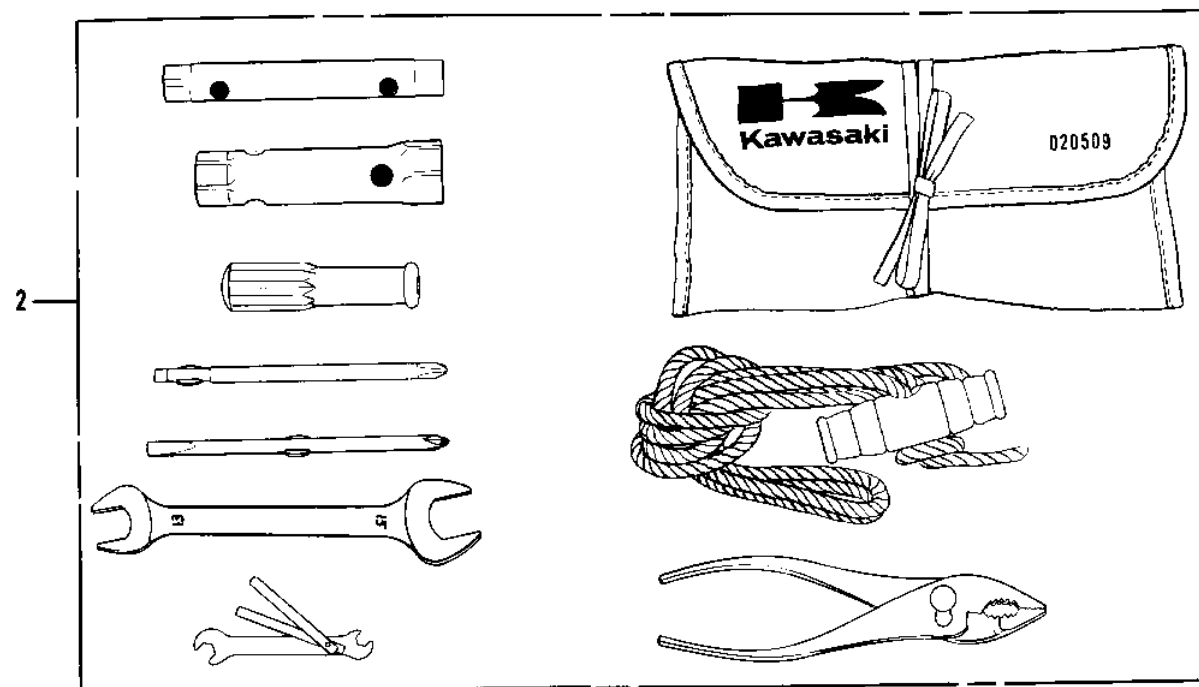

## 1977 Drifter 340 PARTS DIAGRAM

## 1977 Drifter 340 PARTS LIST

TOOL KIT

ITEM NAME	PART NUMBER	QUANTITY
UNAVAILABLE IN PRICE BOOK (Ref # 2)	020509	1