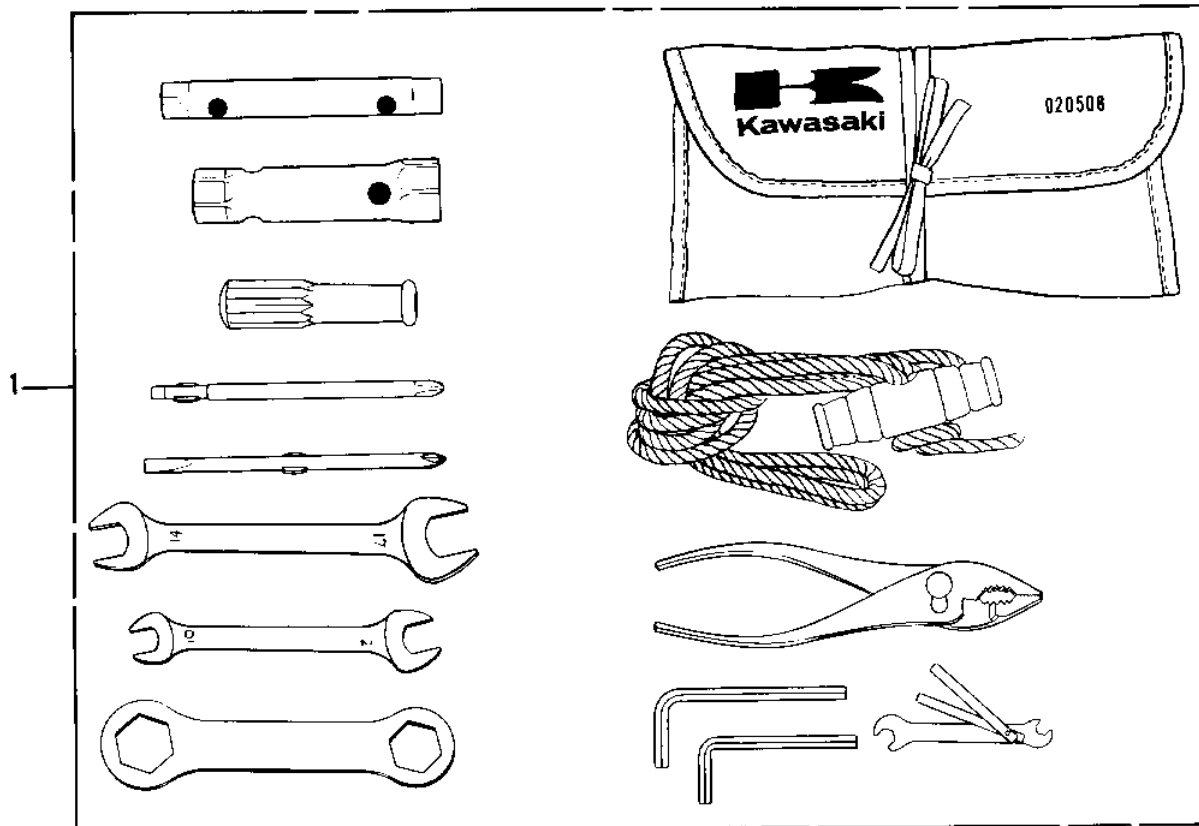

## 1977 Drifter 340 PARTS DIAGRAM

## 1977 Drifter 340 PARTS LIST

TOOL KIT

ITEM NAME	PART NUMBER	QUANTITY
UNAVAILABLE IN PRICE BOOK (Ref # 2)	020509	1