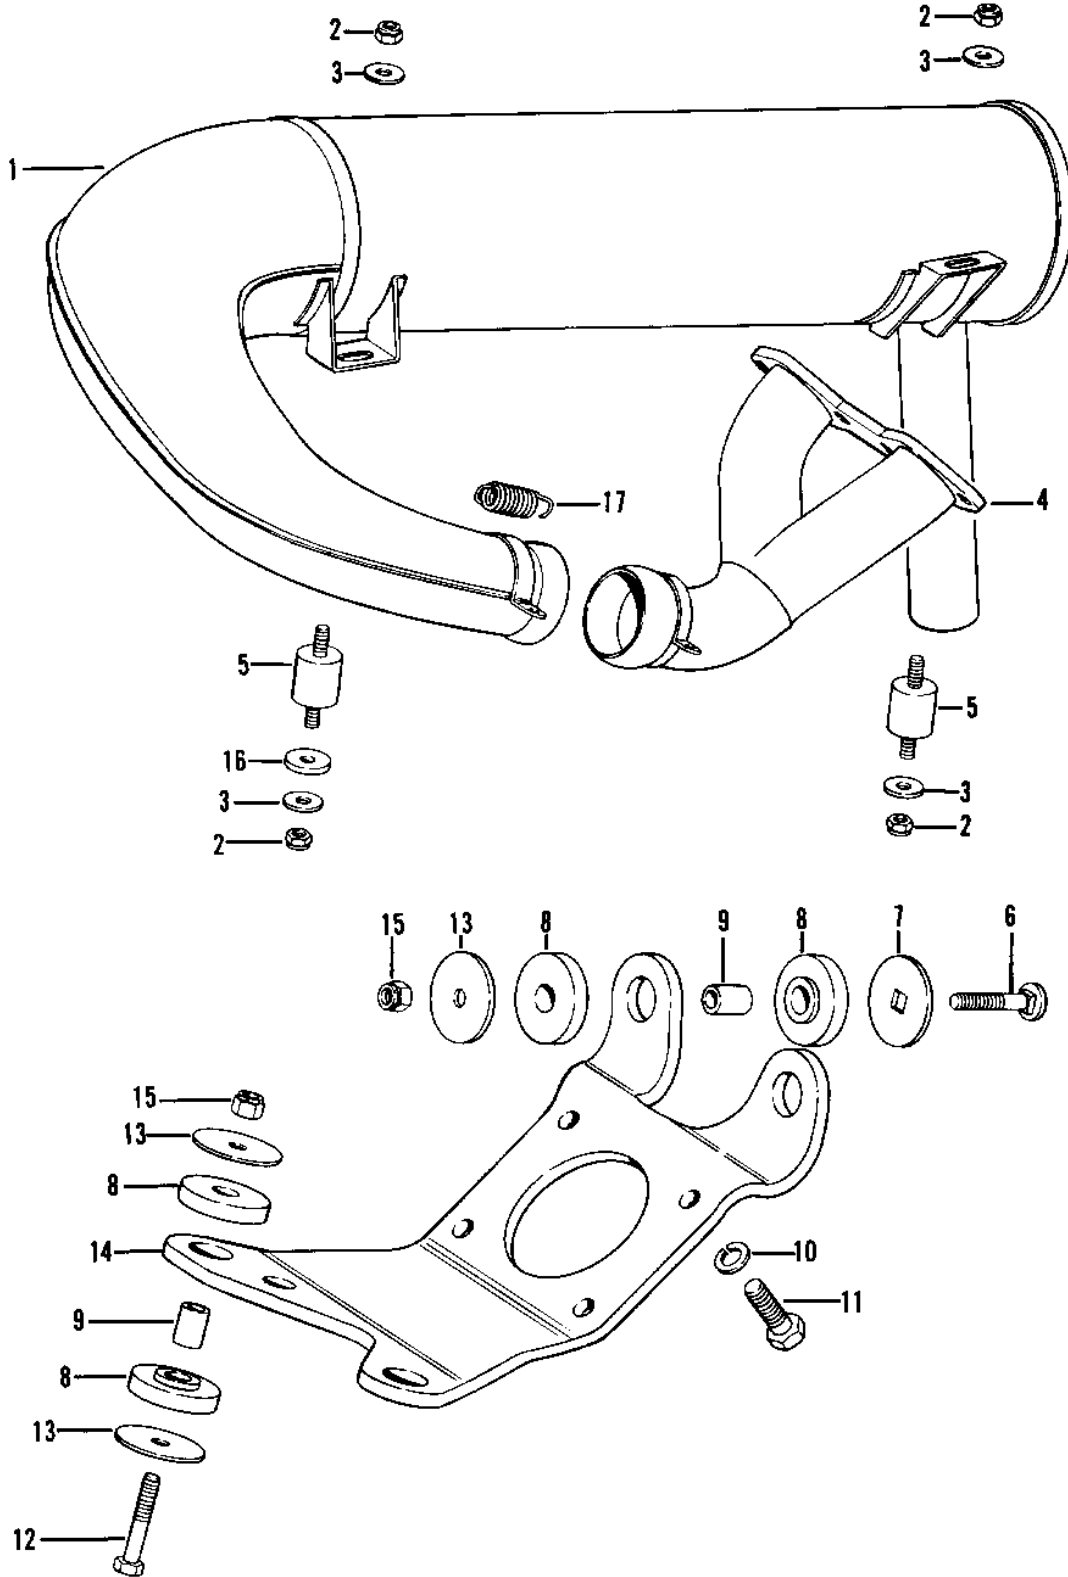

## 1977 Drifter 340 PARTS DIAGRAM

ENGINE MOUNT & EXHAUST

## 1977 Drifter 340 PARTS LIST

### ENGINE MOUNT & EXHAUST

ITEM NAME	PART NUMBER	QUANTITY
MUFFLER-COMP (Ref # 1)	030705	1
NUT (Ref # 2)	351BA1000	1
WASHER (Ref # 3)	412EA1000	1
MANIFOLD-EXHAUST (Ref # 4)	030706	1
DAMPER-ENGINE MOUNT (Ref # 5)	92075-3506	1
BOLT (Ref # 6)	92001-3506	1
WASHER (Ref # 7)	92022-3555	1
DAMPER-ENGINE MOUNT (Ref # 8)	92075-3509	1
SPACER (Ref # 9)	92026-3536	1
WASHER (Ref # 10)	465FA1600	1
BOLT (Ref # 11)	118BA1620	1
BOLT (Ref # 12)	119BA1232	1
WASHER (Ref # 13)	92022-3549	1
PLATE-ENGINE (Ref # 14)	13169-3531	1
NUT (Ref # 15)	350BA1200	1
SPACER (Ref # 16)	030699	1
SPRING-EXHAUST (Ref # 17)	030704	1