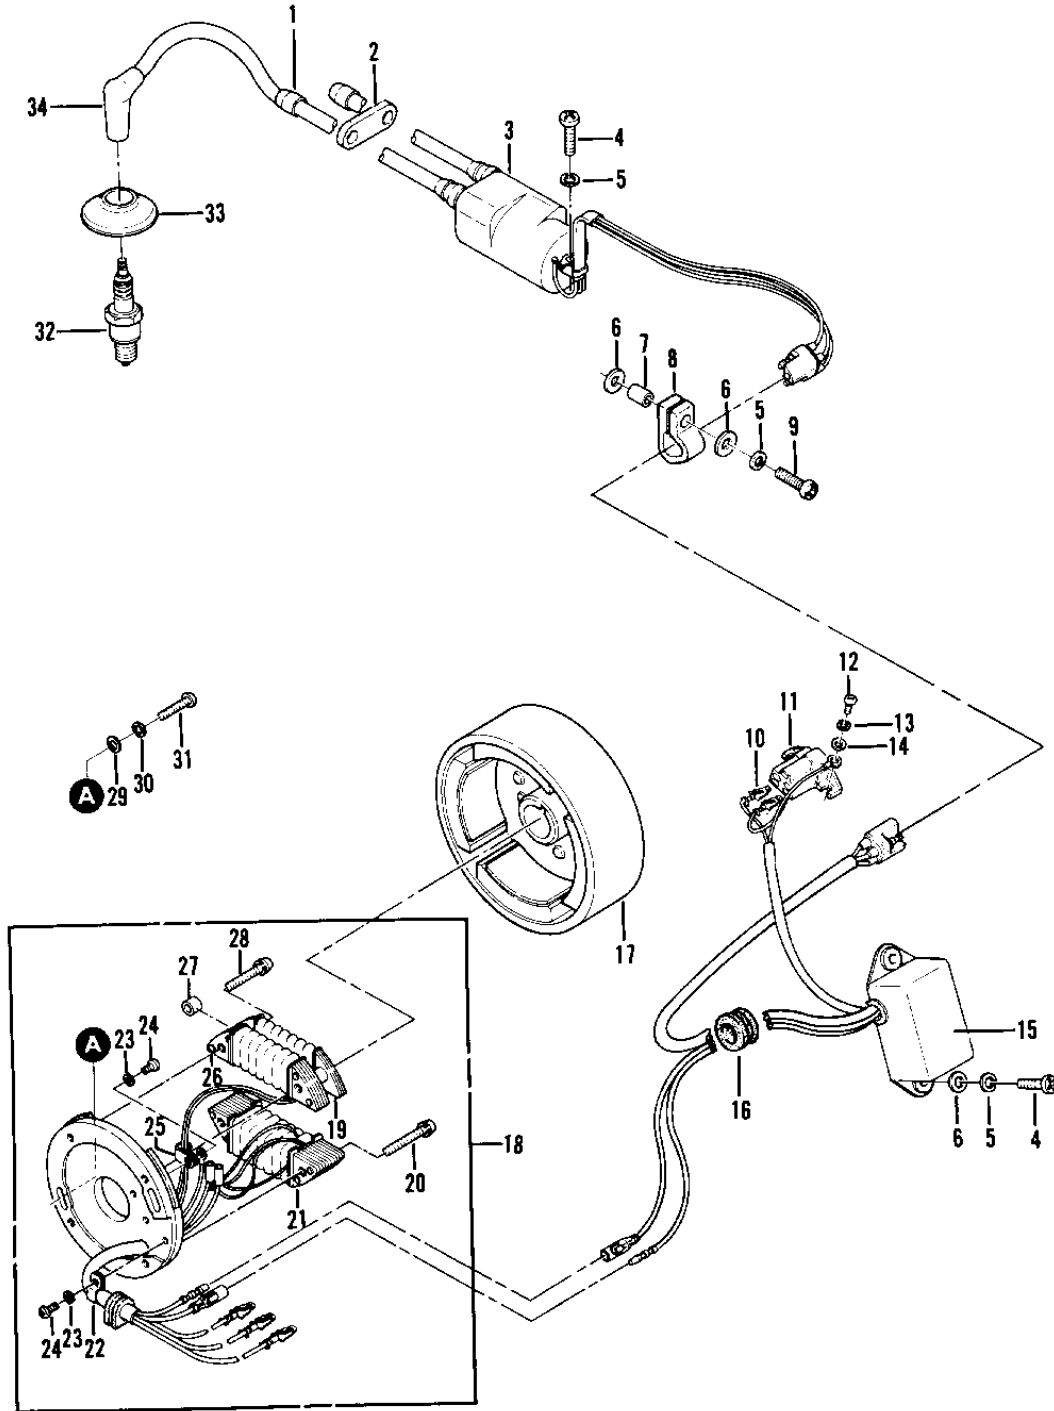

1978 Invader 340 PARTS DIAGRAM

MAGNETO

SS340-A1/SS440-A1/ST440-A1

1978 Invader 340 PARTS LIST

MAGNETO

ITEM NAME	PART NUMBER	QUANTITY
GROMMET (Ref # 1)	92071-517	1
GROMMET (Ref # 2)	92071-529	1
COIL-IGNITION (Ref # 3)	21121-3004	1
SCREW PAN HEAD 6X25 (Ref # 4)	220B0625	1
WASHER SPRING 6MM (Ref # 5)	461F0600	1
WASHER (Ref # 6)	92022-544	2
COLLAR-CLAMP (Ref # 7)	92027-291	1
CLAMP-IGNIT HARNESS (Ref # 8)	92037-3003	1
SCREW PAN HEAD 6X40 (Ref # 9)	220B0640	1
TERMINAL-ENG CONNECTR (Ref # 10)	21169-3001	1
CONNECTOR-HARNESS (Ref # 11)	59221-3001	1
SCREW PAN HEAD 4X10 (Ref # 12)	220B0410	1
WASHER SPRING 4MM (Ref # 13)	461F0400	2
WASHER (Ref # 14)	92022-558	1
IGNITER (Ref # 15)	21119-3021	1
GROMMET (Ref # 16)	92071-3501	1
FLYWHEEL (Ref # 17)	21050-3002	1
STATOR ASSY (Ref # 18)	21003-3004	1
.COIL,PULSING (Ref # 19)	59026-3001	1
.SCREW 5X34 (Ref # 20)	92011-532	1
.COIL-LIGHTING (Ref # 21)	21047-3001	1
.CLAMP-STATOR WIRE (Ref # 22)	92037-518	1
.SCREW PAN HEAD 4X8 (Ref # 24)	220B0408	1
.CLAMP-COIL WIRE (Ref # 25)	92037-517	1
.COIL-EXCITING (Ref # 26)	21049-511	1
.COLLAR-COIL (Ref # 27)	92027-521	1
.SCREW 5X38 (Ref # 28)	92009-3002	1
WASHER SPRING 5MM (Ref # 30)	461F0500	1
SCREW PAN HEAD 5X20 (Ref # 31)	220B0520	1

1978 Invader 340 PARTS LIST

MAGNETO

ITEM NAME	PART NUMBER	QUANTITY
SPARK PLUG BR9EV (Ref # 32)	92070-3002	1
CAP-SPARK PLUG (Ref # 34)	21130-508	1