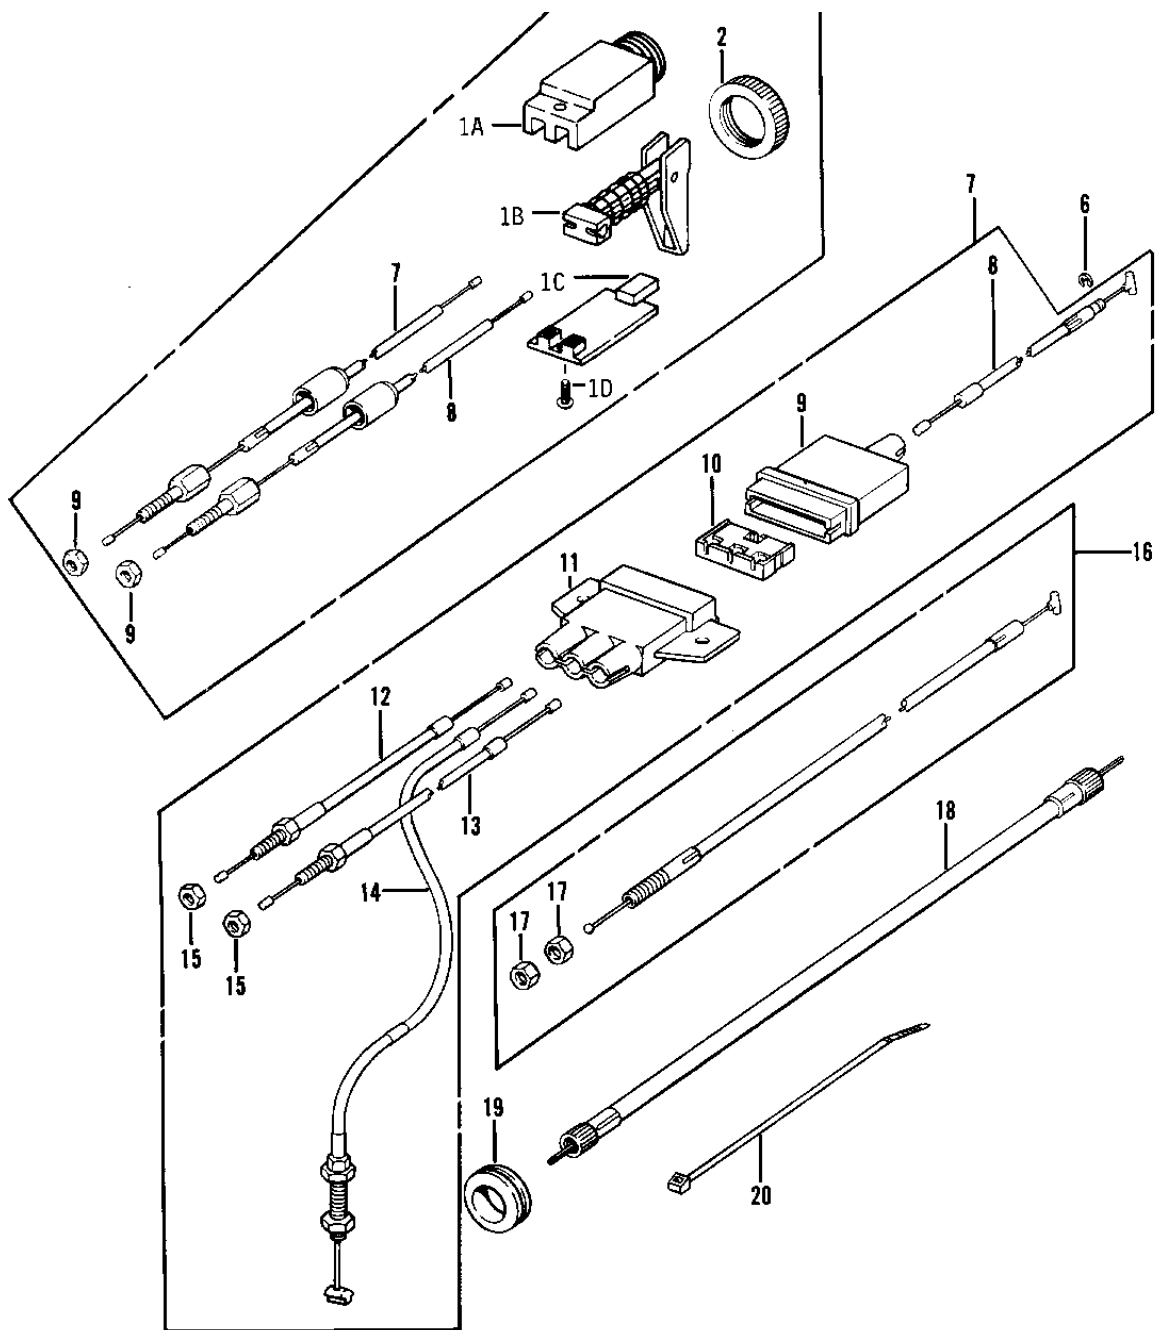

1978 Invader 340 PARTS DIAGRAM

CABLE

SS340-A1/SS440-A1/ST440-A1

☐

1978 Invader 340 PARTS LIST

CABLE

ITEM NAME	PART NUMBER	QUANTITY
CABLE-ASSY-PRIMING (Ref # 1)	39030-3501	1
.UNAVAILABLE IN PRICE BOOK (Ref # 1A)	13227-3610	1
.HOUSING-ASSY-PRIMER (Ref # 1B)	13227-3540	1
UNAVAILABLE IN PRICE BOOK (Ref # 1C)	14025-3607	1
.UNAVAILABLE IN PRICE BOOK (Ref # 1D)	92000-3629	1
.NUT (Ref # 2)	92015-3508	1
.CABLE-PRIMING (Ref # 3)	39030-3503	1
.CABLE-PRIMING (Ref # 4)	39030-3502	1
.NUT (Ref # 5)	92015-3512	2
RING-SNAP (Ref # 6)	92033-3502	1
CABLE-ASSY-THROTTLE (Ref # 7)	54012-3526	1
.CABLE-THROTTLE (Ref # 8)	54012-3512	1
.HOUSING-ASSY-CABLE (Ref # 9)	13227-3541	3
.CABLE-THROTTLE (Ref # 12)	54012-3517	1
.CABLE-THROTTLE (Ref # 13)	54012-3518	1
.CABLE-THROTTLE (Ref # 14)	54012-3508	1
CABLE-BRAKE (Ref # 16)	54005-3501	1
.NUT (Ref # 17)	344BA1000	1
CABLE-SPEEDOMETER (Ref # 18)	54001-3502	1
GROMMET (Ref # 19)	92071-3502	1
BAND (Ref # 20)	92072-3501	1