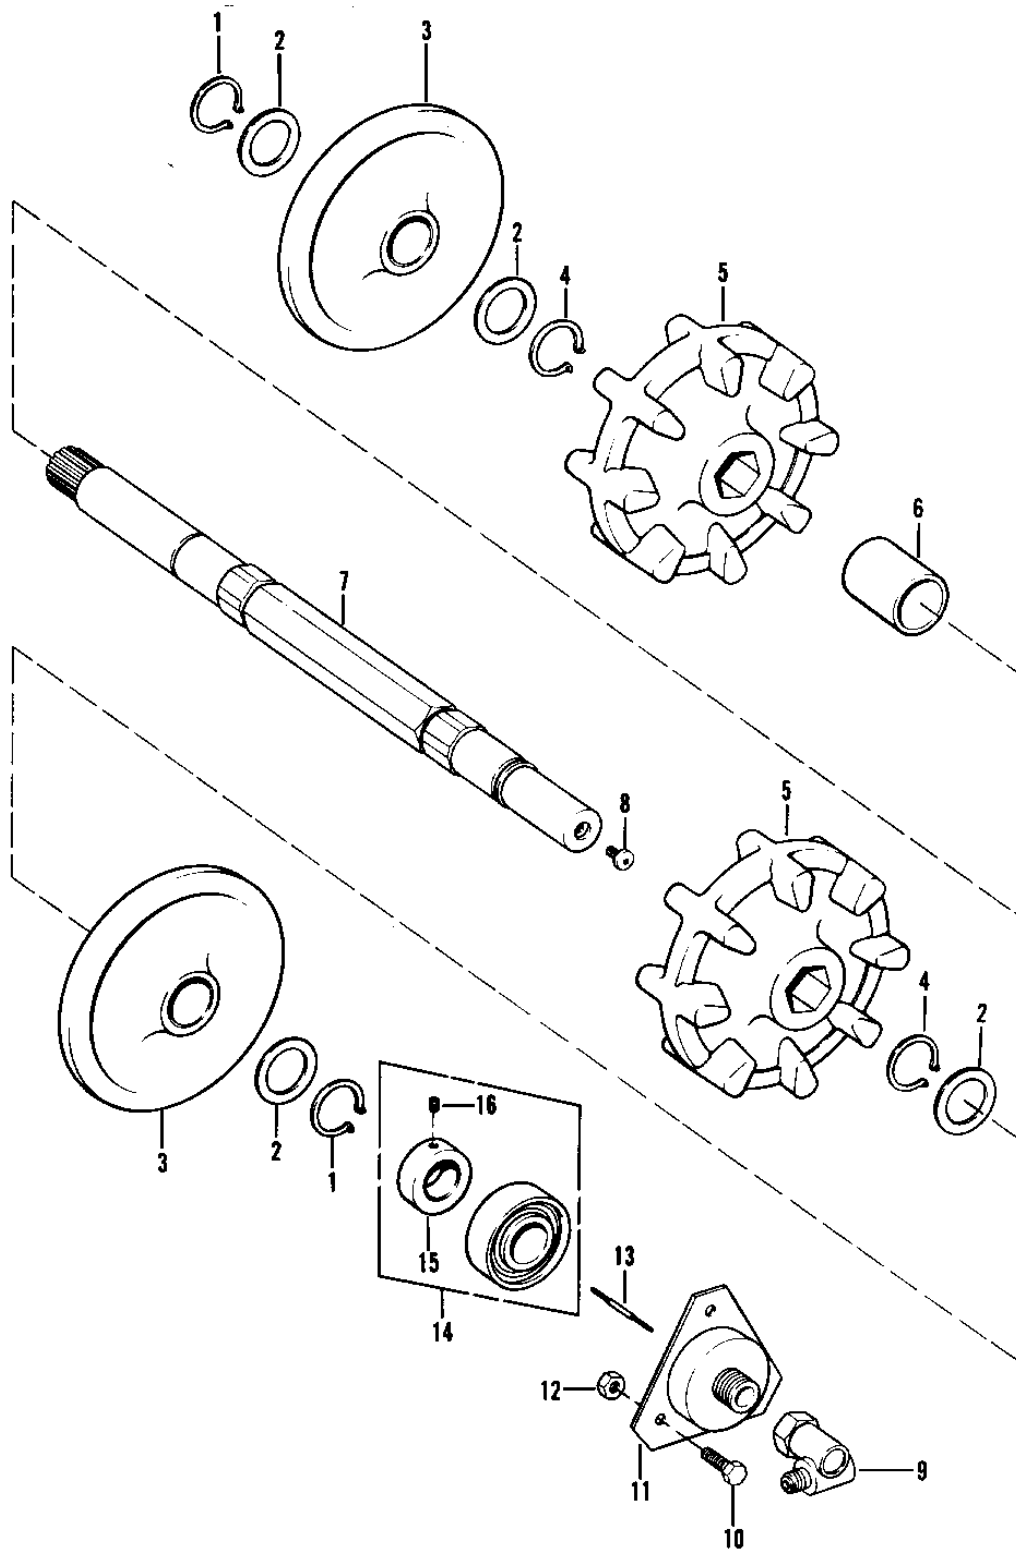

1978 Invader 340 PARTS DIAGRAM

DRIVESHAFT

SS340-A1/SS440-A1/ST440-A1

1978 Invader 340 PARTS LIST

DRIVESHAFT

ITEM NAME	PART NUMBER	QUANTITY
RING-SNAP (Ref # 1)	92033-3503	1
WASHER (Ref # 2)	92022-3501	1
WHEEL-IDLER-FRONT (Ref # 3)	39153-3505	1
RING-SNAP (Ref # 4)	92033-3501	1
SPROCKET-DRV SHFT-8TH (Ref # 5)	12046-3502	1
PIPE-SPACER (Ref # 6)	32032-3521	1
KIT-DRIVE SHAFT (Ref # 7)	99970-3541	1
ADAPTER-SPEEDO KEY (Ref # 8)	41077-3502	1
ADAPTER-SPEEDO DRIVE (Ref # 9)	41077-3501	1
BOLT (Ref # 10)	119BA1012	1
FLANGE-COMP-BEARING (Ref # 11)	39171-3501	1
NUT (Ref # 12)	350BA1000	1
KEY-SPEEDO ADAPTER (Ref # 13)	39072-3501	1
BEARING-BALL (Ref # 14)	92045-3509	1
.COLLAR-BEARING (Ref # 15)	92027-3502	1
.SCREW (Ref # 16)	92009-3526	1