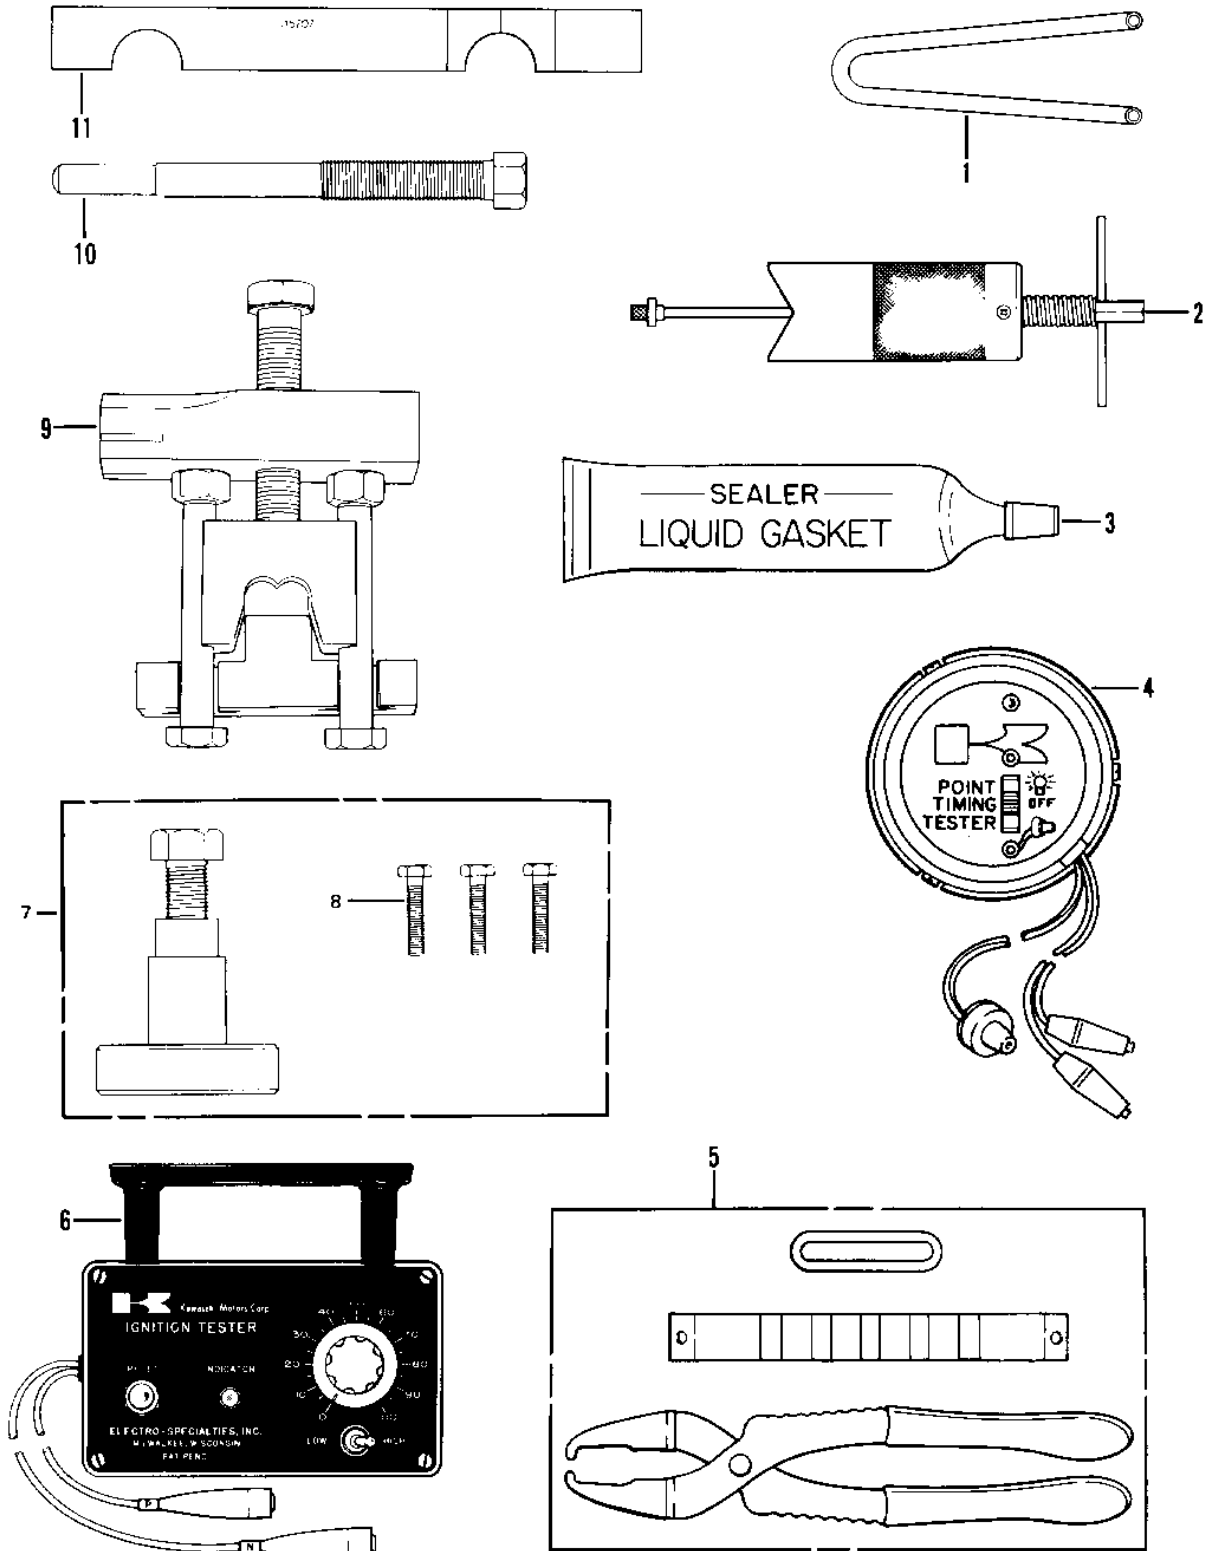

1978 Drifter 340 PARTS DIAGRAM

SPECIAL TOOLS

-
- R
- Z
-
- 1
- 2
- 3
- 4
- 5
- 6
- 7
- 8
- 9
- 10
- 11

1978 Drifter 340 PARTS LIST

SPECIAL TOOLS

ITEM NAME	PART NUMBER	QUANTITY
UNAVAILABLE IN PRICE BOOK (Ref # 1)	205208	1
PULLER-PISTON PIN (Ref # 2)	57001-910	1
LIQUID GASKET (Ref # 3)	92104-002	1
UNAVAILABLE IN PRICE BOOK (Ref # 4)	T57001-120	1
UNAVAILABLE IN PRICE BOOK (Ref # 5)	T57001-130	1
*** N.L.A.*** (Canada) (Ref # 7)	57001-3509	1
BOLT (Ref # 8)	110P0620	1
UNAVAILABLE IN PRICE BOOK (Ref # 9)	205088	1
UNAVAILABLE IN PRICE BOOK (Ref # 10)	205196	1
UNAVAILABLE IN PRICE BOOK (Ref # 11)	205207	1