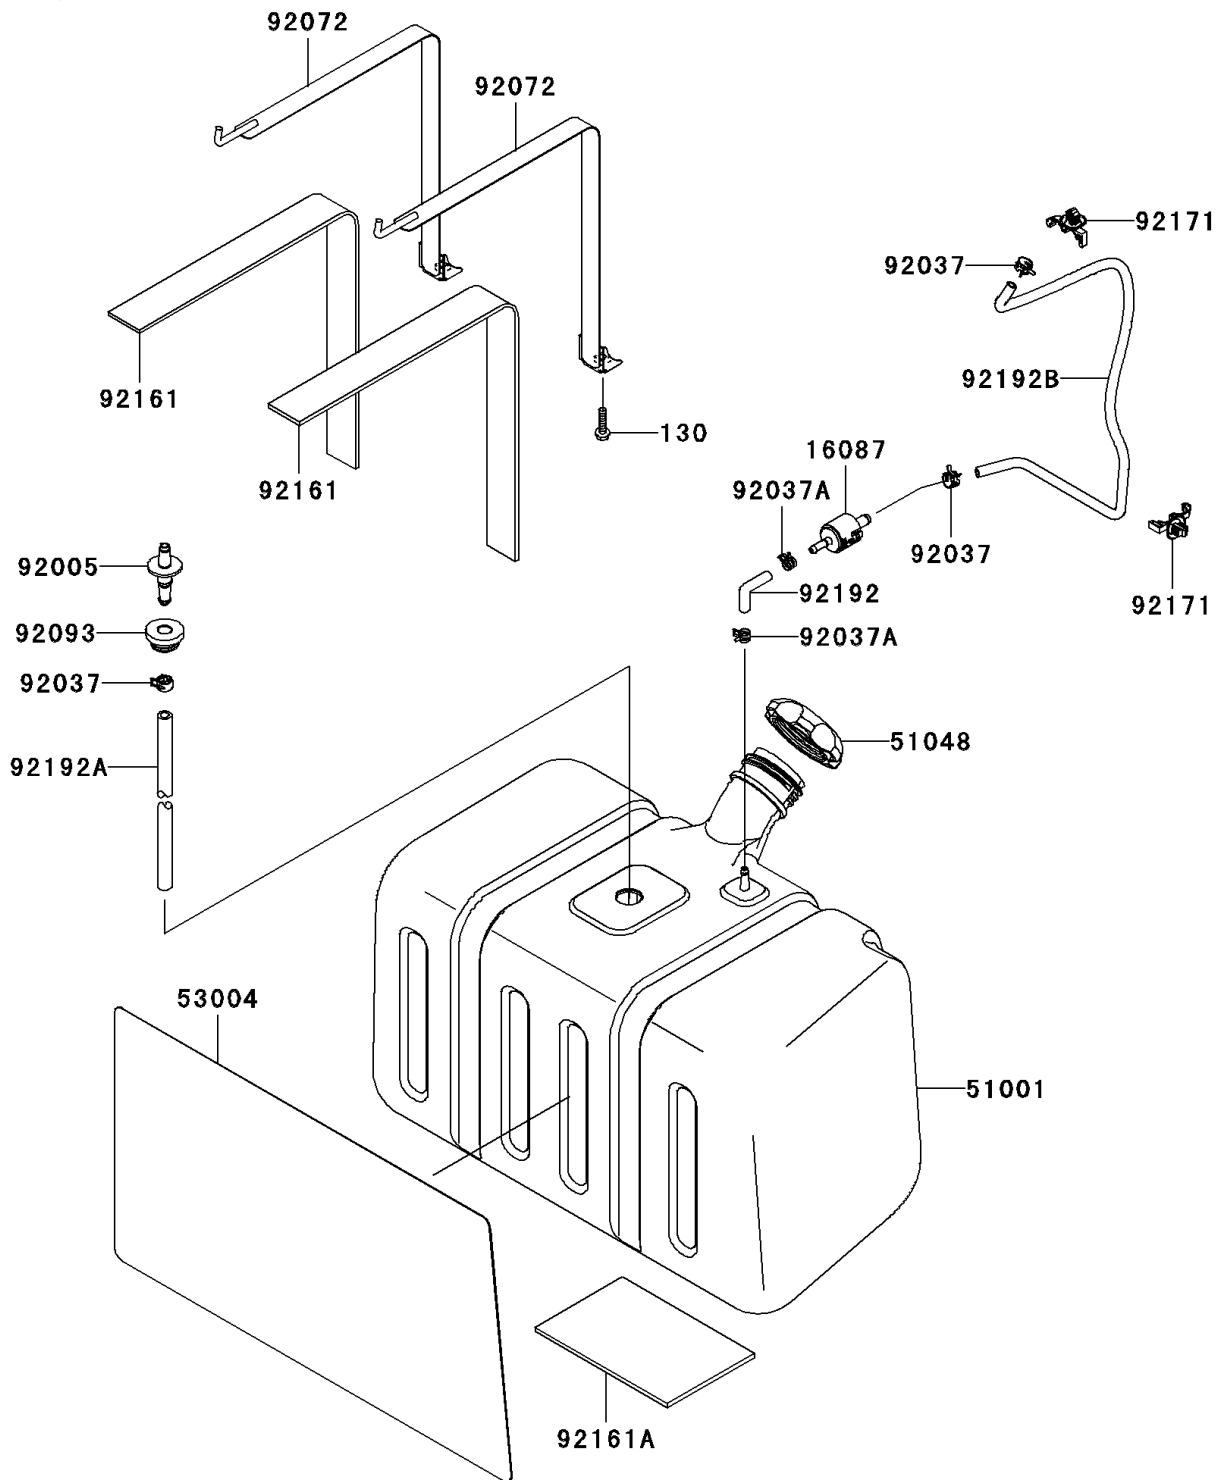

2008 Teryx® 750 4x4 NRA Outdoors™ PARTS DIAGRAM

Fuel Tank

F2410

2008 Teryx® 750 4x4 NRA Outdoors™ PARTS LIST

Fuel Tank

ITEM NAME	PART NUMBER	QUANTITY
BOLT-FLANGED,6X25 (Ref # 130)	130BA0625	1
VALVE-CHECK (Ref # 16087)	16087-0002	1
TANK-COMP-FUEL (Ref # 51001)	51001-0266	1
CAP-ASSY-TANK,FUEL (Ref # 51048)	51048-0028	1
MAT (Ref # 53004)	53004-0016	1
FITTING (Ref # 92005)	92005-7501	1
CLAMP,HOSE CLIP (Ref # 92037)	92037-1181	1
CLAMP,TUBE (Ref # 92037A)	92037-1461	1
BAND,FUEL TANK (Ref # 92072)	92072-0114	1
SEAL (Ref # 92093)	92093-0129	1
DAMPER (Ref # 92161)	92161-0426	1
DAMPER (Ref # 92161A)	92161-7508	1
CLAMP (Ref # 92171)	92171-0453	1
TUBE,FUEL TANK-CHECK VALVE (Ref # 92192)	92192-0067	1
TUBE,8X13X320 (Ref # 92192A)	92192-0406	1
TUBE (Ref # 92192B)	92192-0647	1