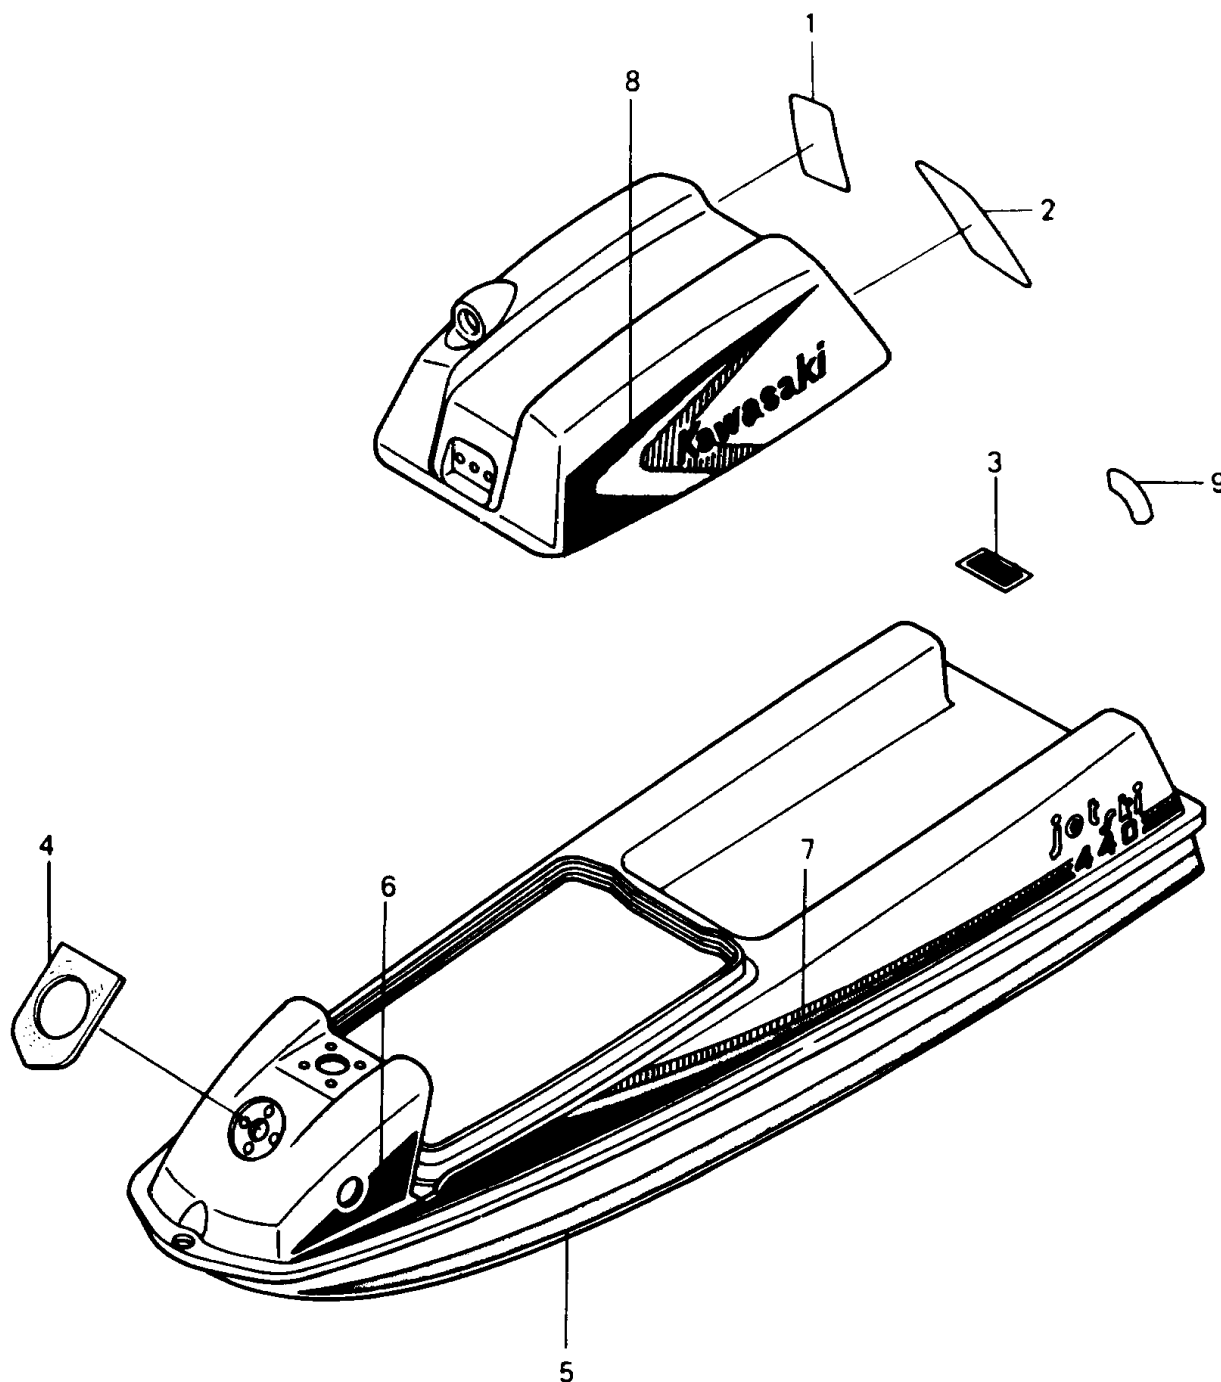

1987 JET SKI® JS440 PARTS DIAGRAM

Labels (JS440-A11)

1987 JET SKI® JS440 PARTS LIST

Labels (JS440-A11)

ITEM NAME	PART NUMBER	QUANTITY
LABEL-WARNING,MAINTENANCE (Ref # 1)	56040-3736	1
LABEL-WARNING,SAFETY (Ref # 2)	56040-3732	1
LABEL,FIRE EXTINGUISHER (Ref # 3)	56022-506	1
PATTERN,FRONT DECK,UPP (Ref # 4)	56047-1518	1
PATTERN,HULL,LH (Ref # 5A)	56045-1989	1
PATTERN,HULL,RH (Ref # 5)	56045-1988	1
PATTERN,FRONT DECK,RH (Ref # 6A)	56046-1310	1
PATTERN,FRONT DECK,LH (Ref # 6)	56046-1309	1
PATTERN,REAR DECK,RH (Ref # 7A)	56046-1312	1
PATTERN,REAR DECK,LH (Ref # 7)	56046-1311	1
PATTERN,ENGINE HOOD,RH (Ref # 8A)	56046-1314	1
PATTERN,ENGINE HOOD,LH (Ref # 8)	56046-1313	1
LABEL-WARNING,CAP (Ref # 9)	56040-3705	1