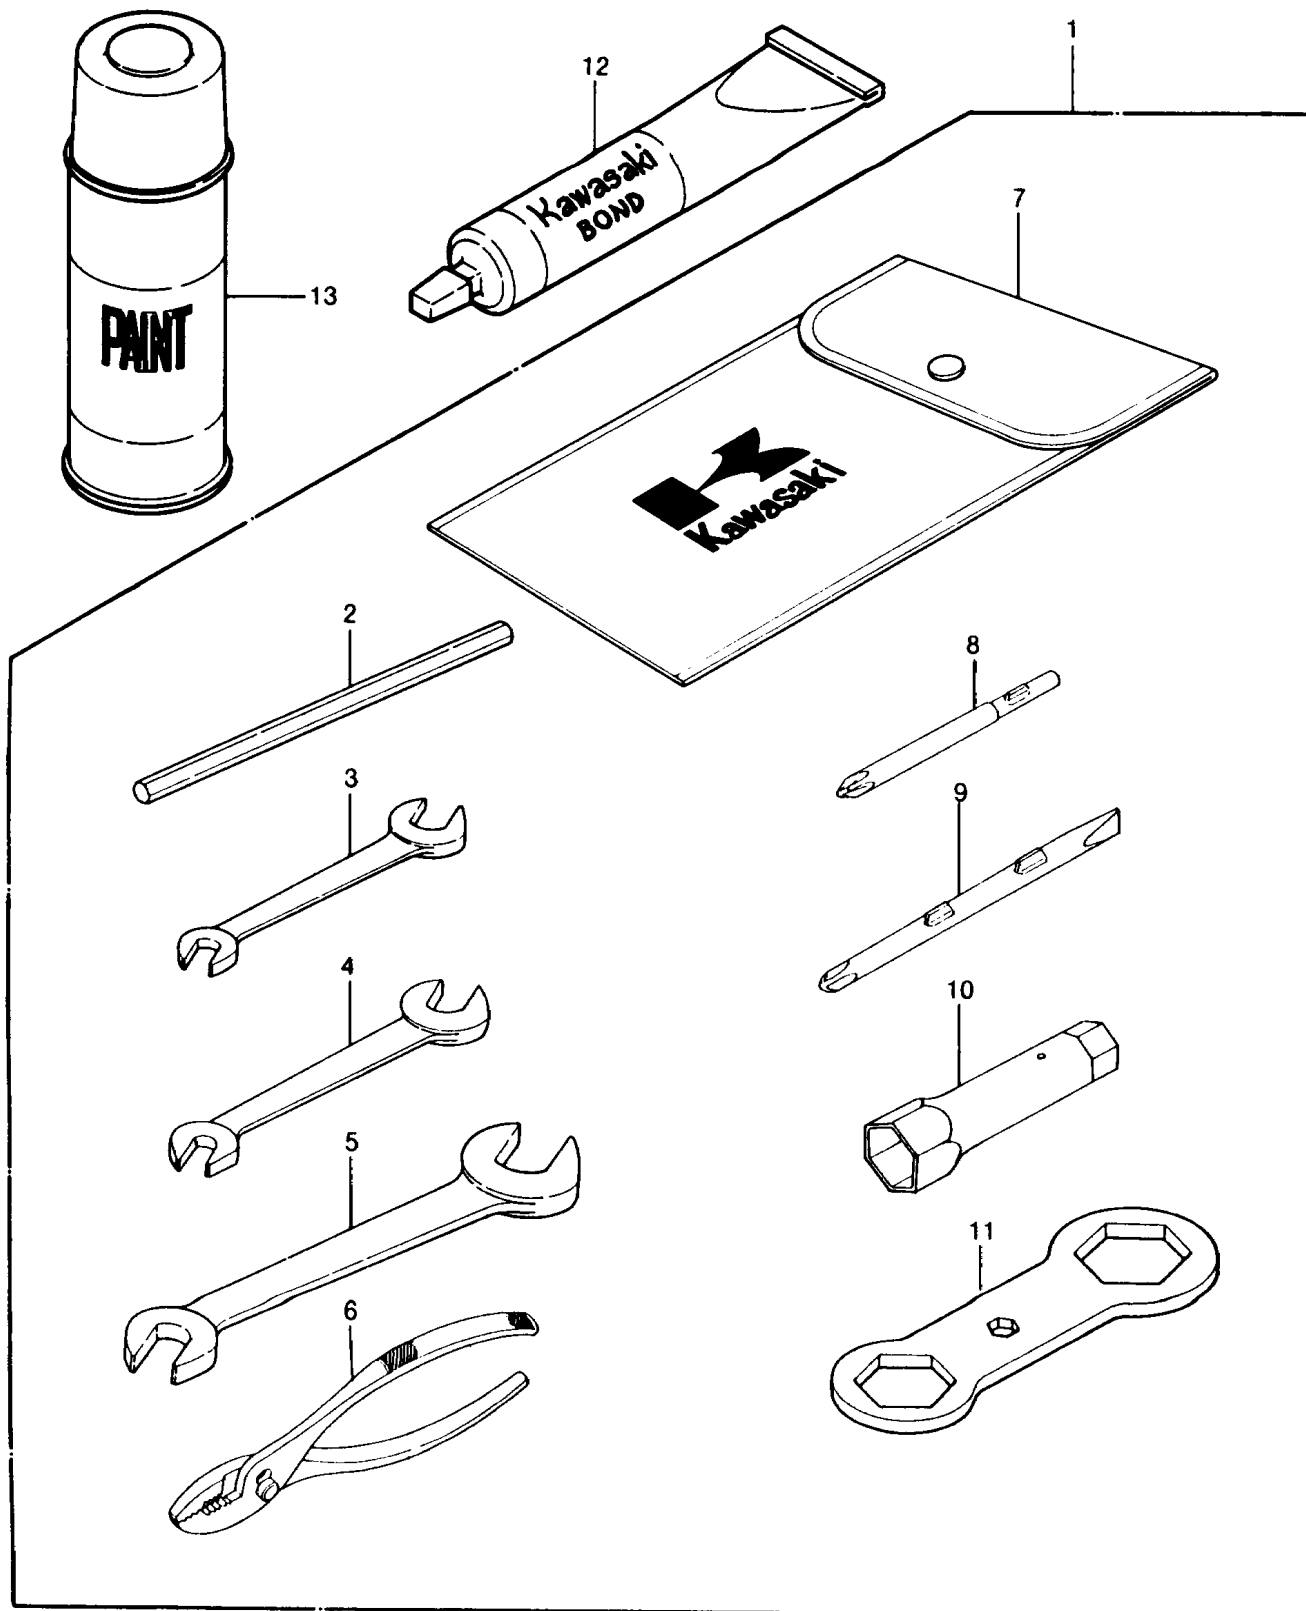

1987 JET SKI® JS440 PARTS DIAGRAM

OWNER TOOLS

1987 JET SKI® JS440 PARTS LIST

OWNER TOOLS

ITEM NAME	PART NUMBER	QUANTITY
TOOL-WRENCH,BOX,21MM (Ref # 10)	92110-1113	1
TOOL-WRENCH,BOX END,27X32 (Ref # 11)	92110-3701	1
GASKET-LIQUID,TUBE,100G,SILVER (Ref # 12)	92104-002	1
PAINT,OPTIC RED,12OZ.SPRAY CAN (Ref # 13)	57002-4002	1
TOOLKIT (Ref # 1)	56007-3702	1
TOOL-WRENCH,ALLEN BAR,8X160 (Ref # 2)	92110-3702	1
TOOL-WRENCH,OPEN END,8X10 (Ref # 3)	92126-001	1
TOOL-WRENCH,OPEN END,12X13 (Ref # 4)	92126-002	1
TOOL-WRENCH,OPEN END,14X17 (Ref # 5)	92126-003	1
TOOL-PLIERS (Ref # 6)	92112-003	1
BAG,TOOL (Ref # 7)	56008-1019	1
TOOL-DRIVER,#3PHILLIPS (Ref # 8)	92107-005	1
TOOL-DRIVER,#2PHILLIPS&SLOT (Ref # 9)	92107-1051	1