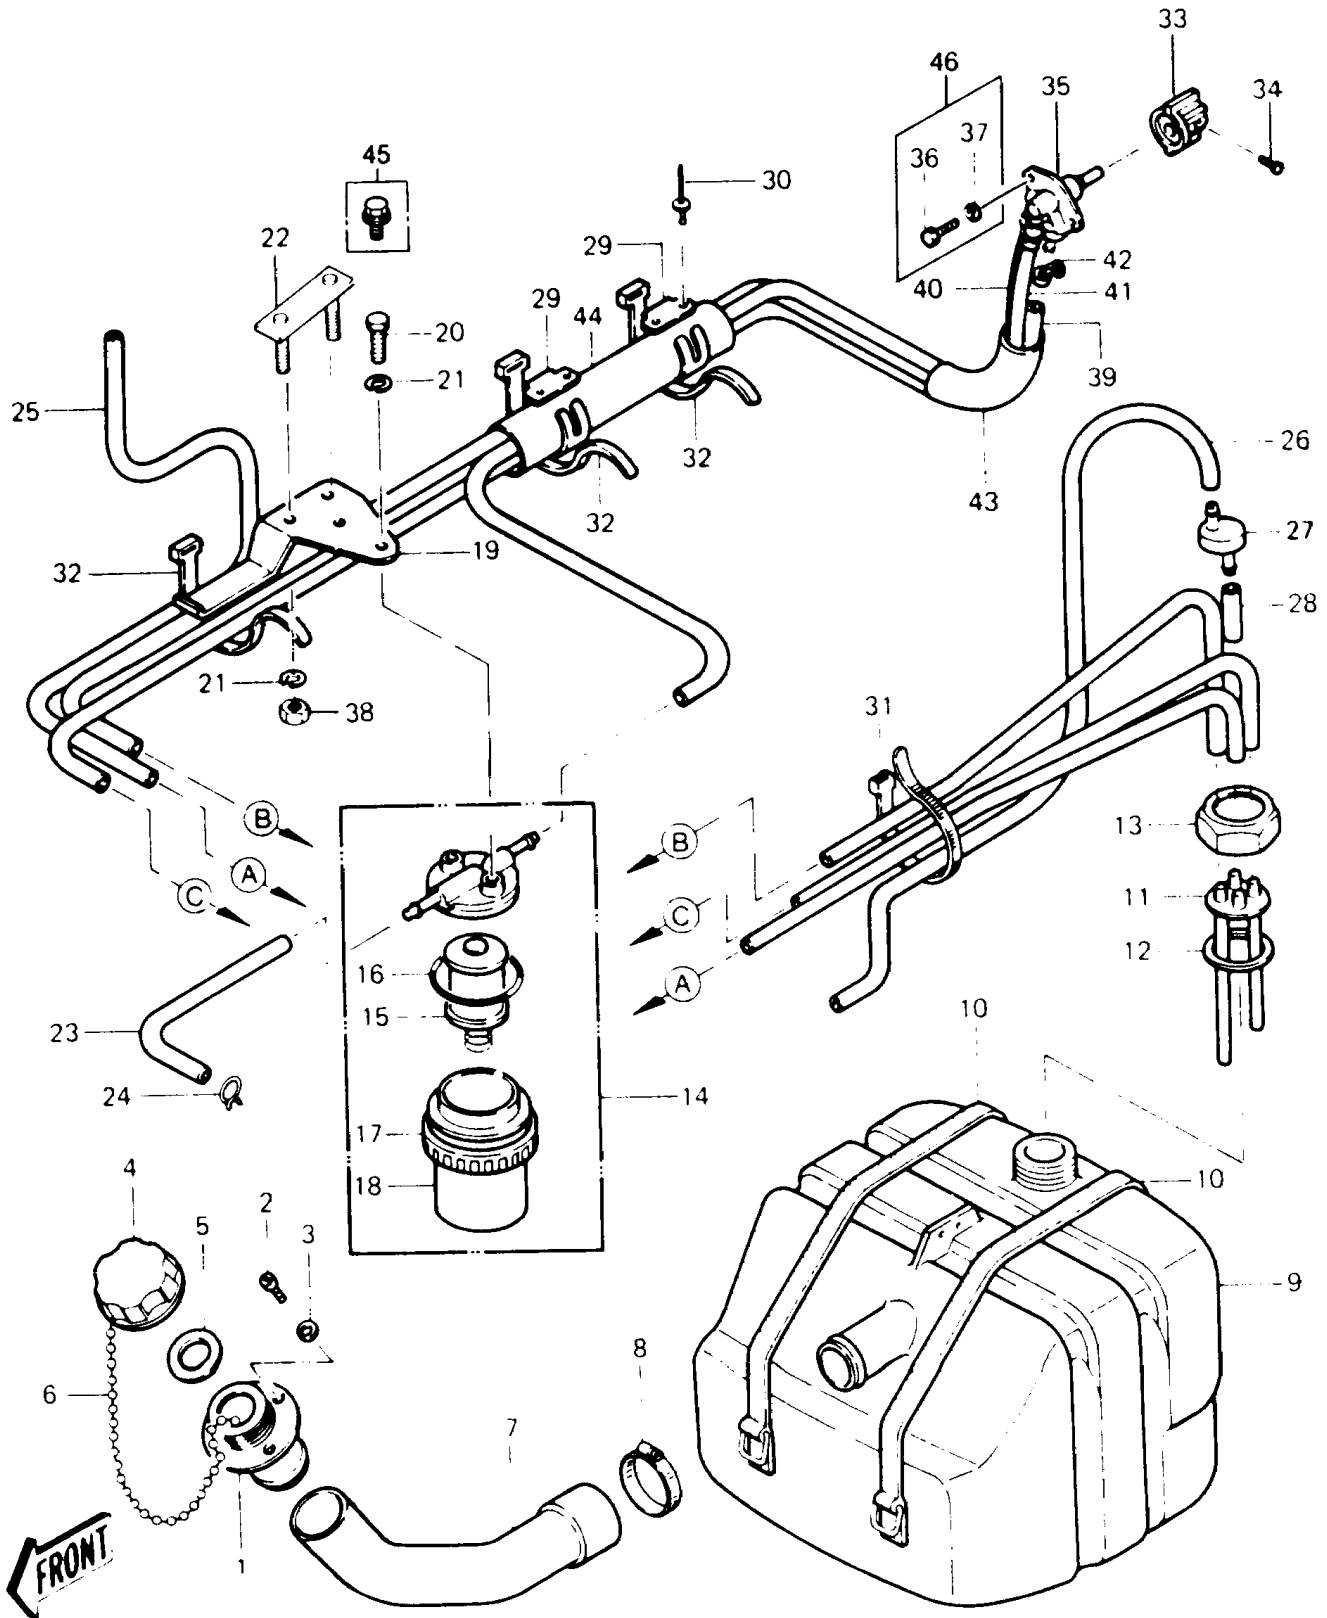

1987 JET SKI® JS440 PARTS DIAGRAM

FUEL TANK