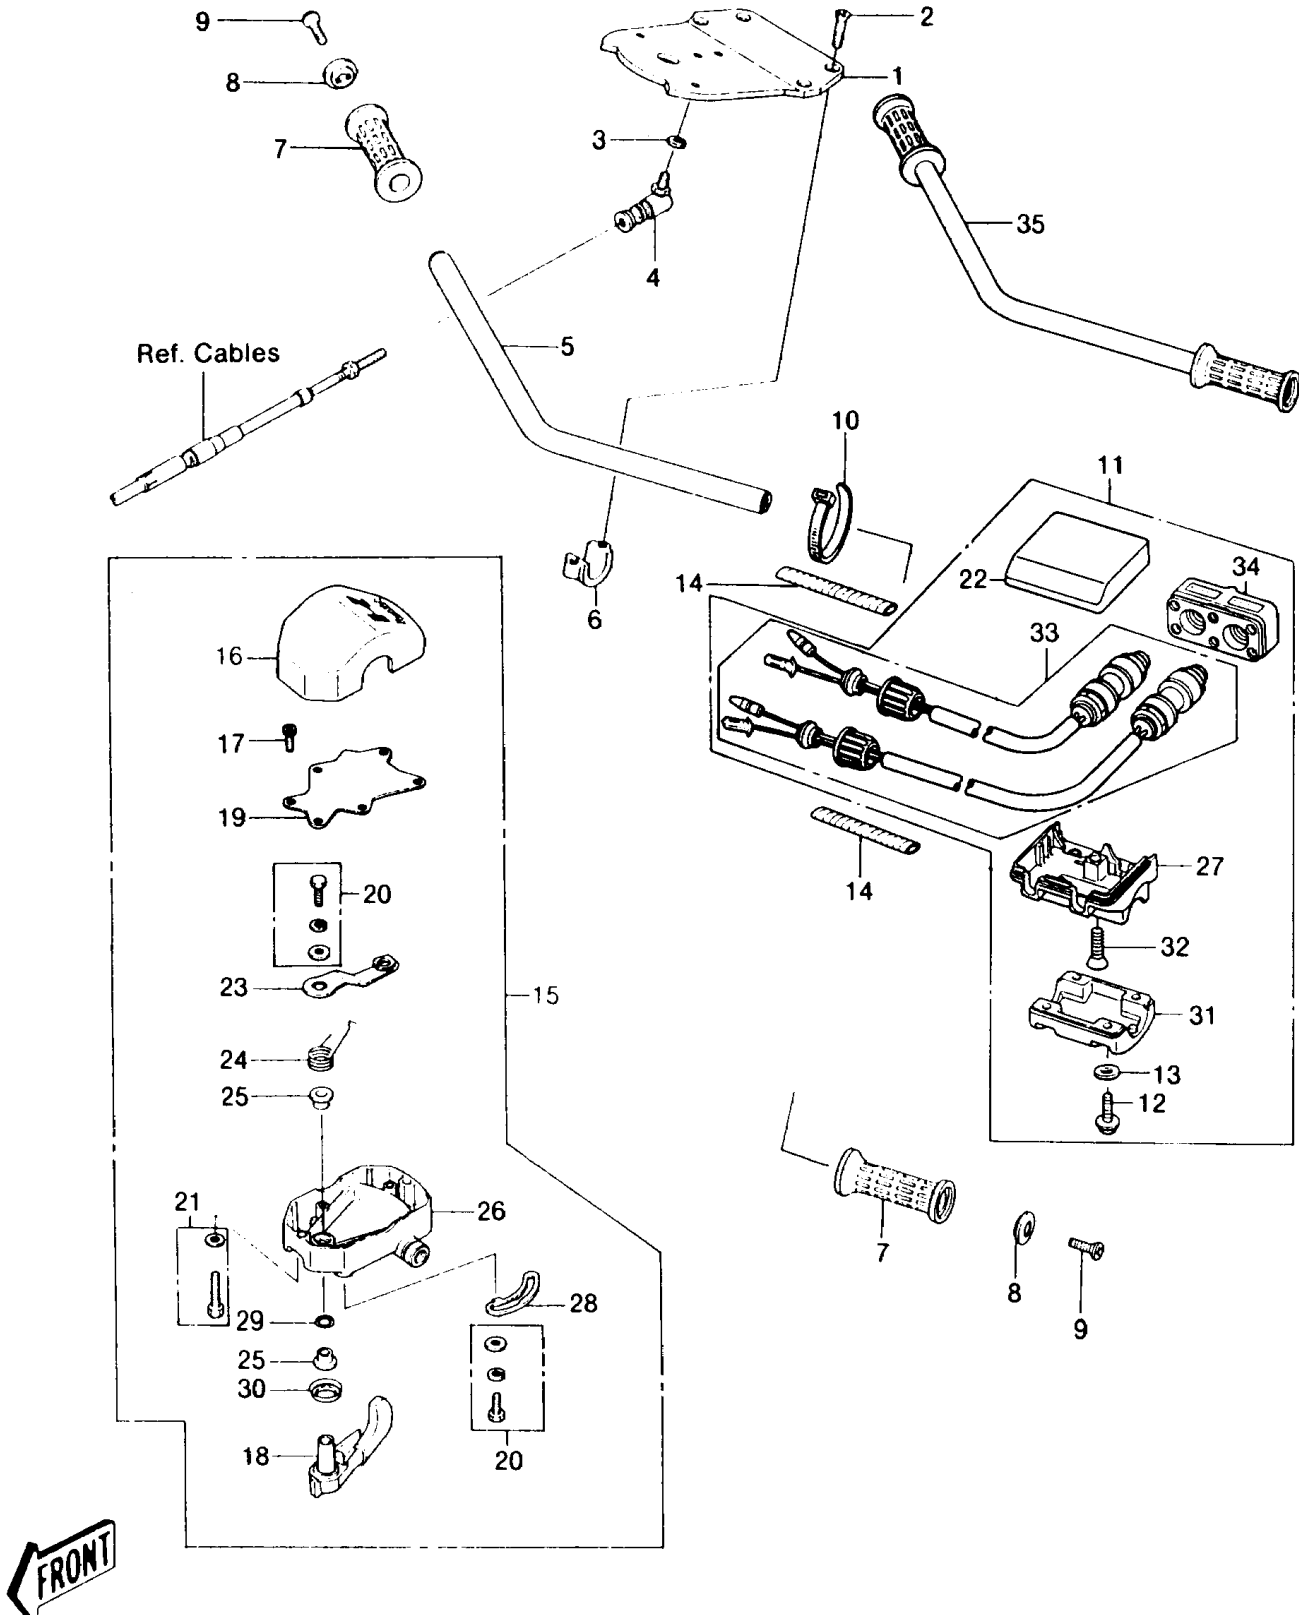

## 1987 JET SKI® JS440 PARTS DIAGRAM

Handlebar

## 1987 JET SKI® JS440 PARTS LIST

Handlebar

ITEM NAME	PART NUMBER	QUANTITY
BAND,L=149 (Ref # 10)	92072-031	1
SWITCH-ASSY (Ref # 11)	27004-3002	1
SCREW-PAN-CROS,5X20 (Ref # 12)	220R0520	1
W-PLAIN-S,5MM (Ref # 13)	410S0500	1
TUBE, SPIRAL (Ref # 14)	92059-3010	1
LEVER-ASSY-THROTTLE (Ref # 15)	39074-3711	1
HOUSING-CONTROL,UPP (Ref # 16)	39063-3703	1
BOLT, SOCKET,3X10 (Ref # 17)	92002-3751	1
LEVER-THROTTLE (Ref # 18)	39075-3704	1
COVER,THROTTLE LEVER (Ref # 19)	14024-3701	1
BOLT-WSP,5X12 (Ref # 20)	157R0512	1
BOLT-WP,5X25 (Ref # 21)	156R0525	1
CASE,UPP,SWITCH (Ref # 22)	32099-3726	1
ARM,THROTTLE LEVER (Ref # 23)	21083-3701	1
SPRING,THROTTLE LEVER RETURN (Ref # 24)	92081-3702	1
COLLAR,THROTTLE LEVER (Ref # 25)	92027-3704	1
HOUSING-CONTROL,LWR (Ref # 26)	39063-3707	1
CASE,LWR,SWITCH (Ref # 27)	32099-3725	1
STOPPER (Ref # 28)	32085-3709	1
O RING,8MM (Ref # 29)	670B1508	1
PACKING,THROTTLE LEVER (Ref # 30)	43049-3701	1
HOLDER,SWITCH (Ref # 31)	13091-3726	1
SCREW-CSK-CROS,6X25 (Ref # 32)	221R0625	1
SWITCH,STOP&START (Ref # 33)	27010-3708	1
CASE,FR,SWITCH (Ref # 34)	32099-3724	1
PLATE,HANDLEBAR (Ref # 1)	13169-3004	1
SCREW,8X22 (Ref # 2)	92009-3701	1
WASHER-SPRING,6MM (Ref # 3)	461S0600	1
JOINT-BALL (Ref # 4)	59266-3701	1

## 1987 JET SKI® JS440 PARTS LIST

Handlebar

ITEM NAME	PART NUMBER	QUANTITY
HANDLE (Ref # 5)	46003-3703	1
CLAMP,HANDLEBAR (Ref # 6)	92037-503	1
GRIP,HANDLEBAR (Ref # 7)	46075-3709	1
STOPPER (Ref # 8)	32085-3705	1
SCREW,6X16 (Ref # 9)	92009-3703	1