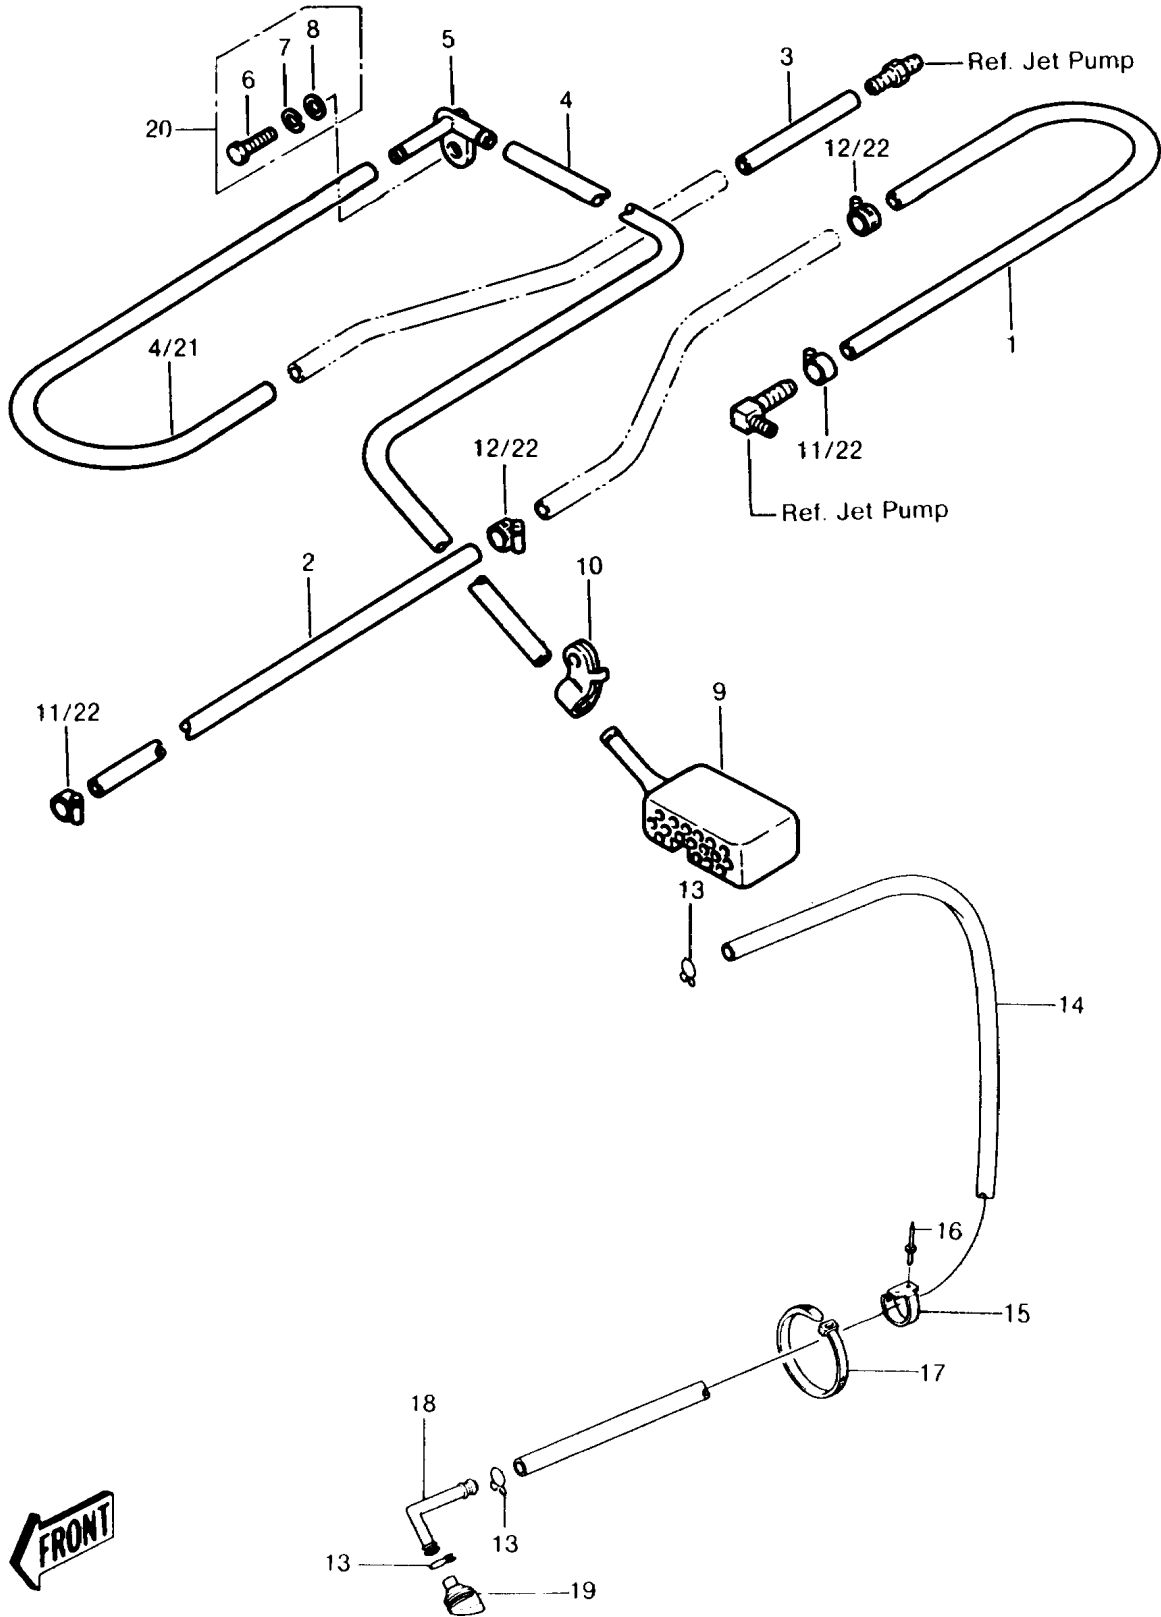

1987 JET SKI® JS440 PARTS DIAGRAM

COOLING/BILGE

1987 JET SKI® JS440 PARTS LIST

COOLING/BILGE

ITEM NAME	PART NUMBER	QUANTITY
CLAMP (Ref # 10)	92037-537	1
CLAMP (Ref # 11)	92037-504	2
TUBE,9X360 (Ref # 1)	92059-503	1
TUBE,9X280 (Ref # 2)	92059-535	2
TUBE,9X90 (Ref # 3)	92059-557	1
BREATHER,BILGE (Ref # 5)	14069-3001	1
BOLT,8X25 (Ref # 6)	110R0825	1
WASHER-SPRING,8MM (Ref # 7)	461S0800	1
WASHER,PLAIN (Ref # 8)	92022-3026	1
FILTER,BILGE (Ref # 9)	59236-504	1