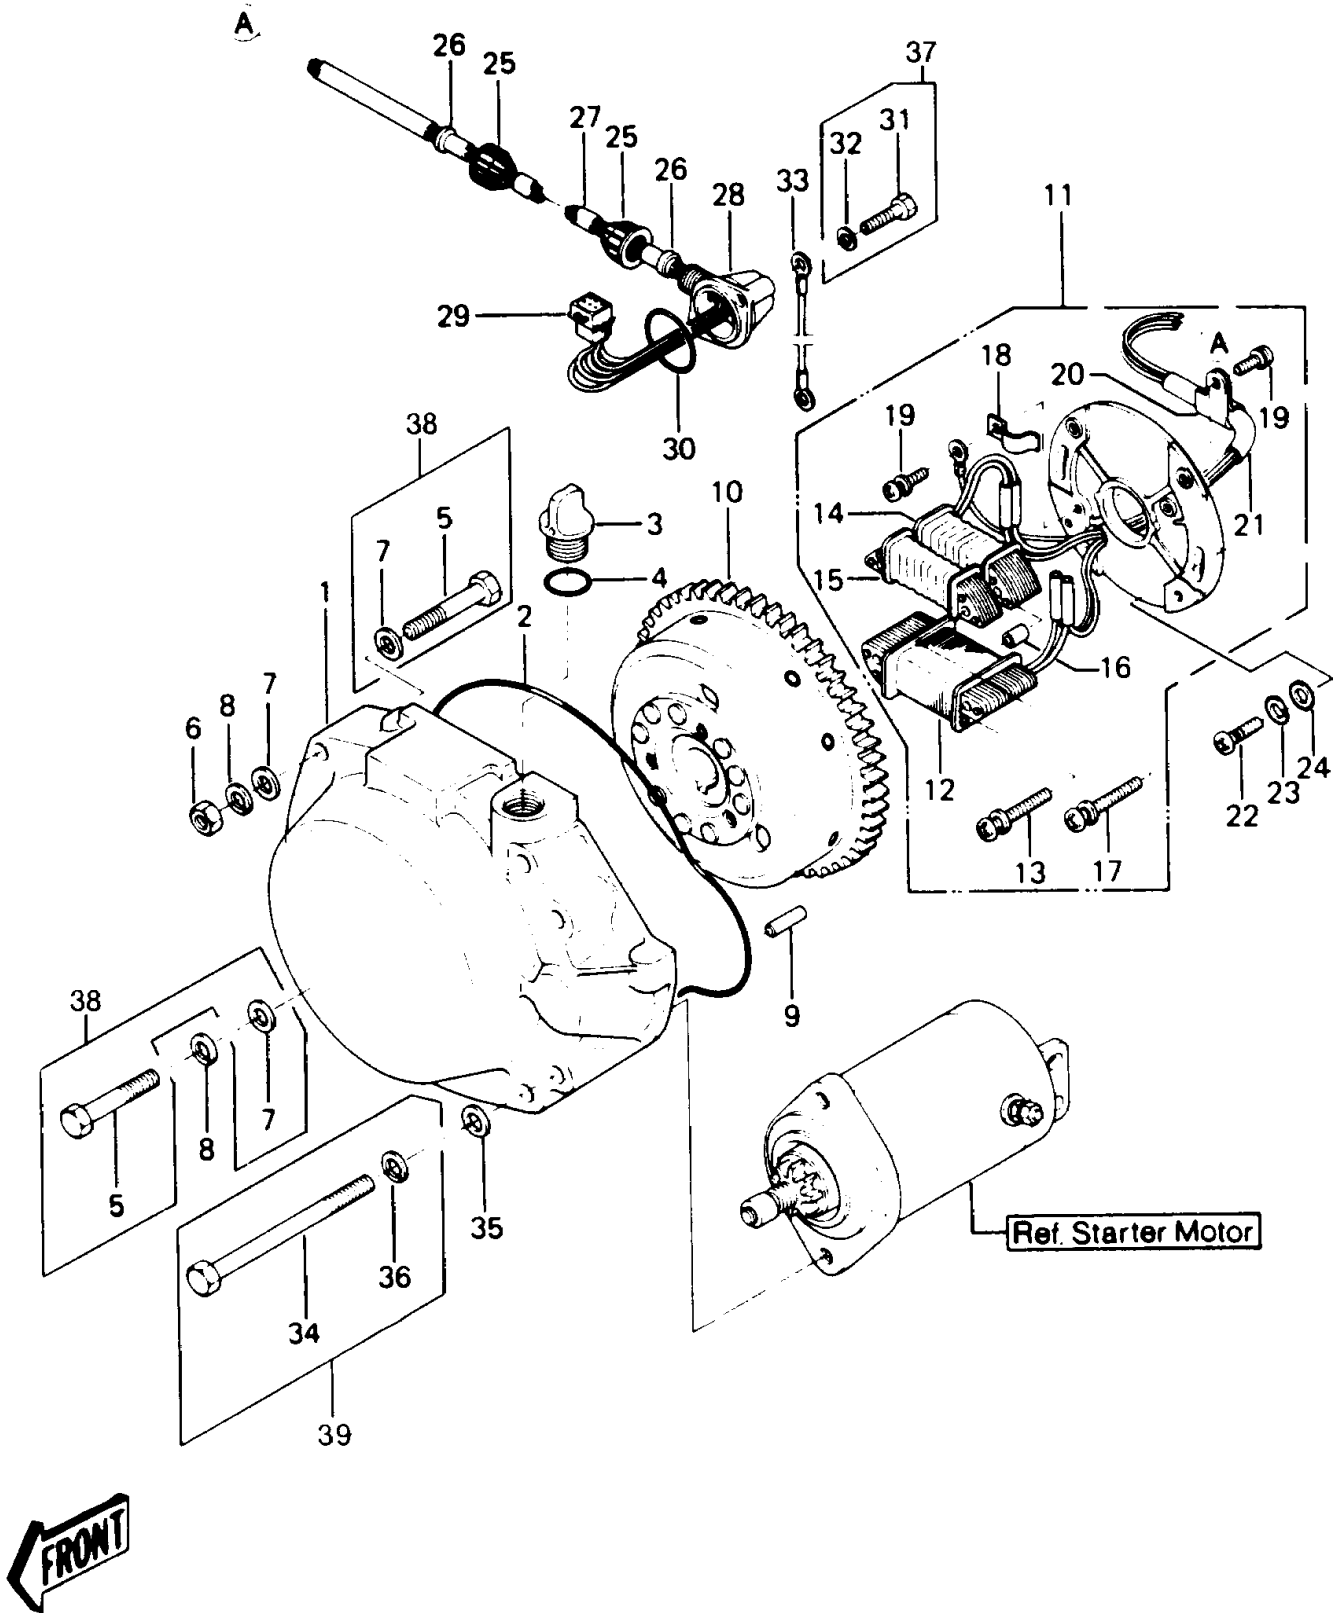

1987 JET SKI® JS440 PARTS DIAGRAM

Generator(JS440-A11)

1987 JET SKI® JS440 PARTS LIST

Generator(JS440-A11)

ITEM NAME	PART NUMBER	QUANTITY
FLYWHEEL (Ref # 10)	21050-3021	1
STATOR (Ref # 11)	21003-3012	1
COIL-CHARGING (Ref # 12)	59031-3002	1
SCREW,5X34 (Ref # 13)	92011-530	1
COIL-EXCITING (Ref # 14)	21049-3007	1
COIL-PULSING (Ref # 15)	59026-3008	1
COLLAR (Ref # 16)	92027-3014	1
SCREW,5X38 (Ref # 17)	92009-3008	1
CLAMP (Ref # 18)	92037-520	1
SCREW,4X8 (Ref # 19)	92011-560	1
CLAMP (Ref # 20)	92037-547	1
HARNESS,WIRING (Ref # 21)	26001-3006	1
SCREW-PAN-CROS (Ref # 22)	220B0520	1
WASHER-SPRING,5MM (Ref # 23)	461F0500	1
WASHER (Ref # 24)	92022-544	1
CAP (Ref # 25)	11012-3012	1
GROMMET (Ref # 26)	92071-3001	1
TUBE,10X345 (Ref # 27)	92059-3032	1
CAP. (Ref # 28)	59176-517-YR	1
CONNECTOR-CORD (Ref # 29)	59221-506	1
RING-O (Ref # 30)	92055-520	1
BOLT,6X35 (Ref # 31)	110R0635	1
WASHER-PLAIN-SMALL,6MM (Ref # 32)	410S0600	1
WIRE-LEAD,BLACK (Ref # 33)	26011-3006	1
BOLT,8X80 (Ref # 34)	92001-3011	1
WASHER-PLAIN-SMALL,8MM (Ref # 35)	410S0800	2
WASHER-SPRING,8MM (Ref # 36)	461S0800	2
COVER,GENERATOR (Ref # 1)	59036-565-YR	1
RING-O (Ref # 2)	92055-521	1

1987 JET SKI® JS440 PARTS LIST

Generator(JS440-A11)

ITEM NAME	PART NUMBER	QUANTITY
BREATHER-BRAKE (Ref # 3)	43056-502	1
RING-O (Ref # 4)	92055-515	1
BOLT,8X50 (Ref # 5)	110R0850	1
NUT-HEX,8MM (Ref # 6)	311R0800	1
PIN-DOWEL (Ref # 9)	551R0612	1