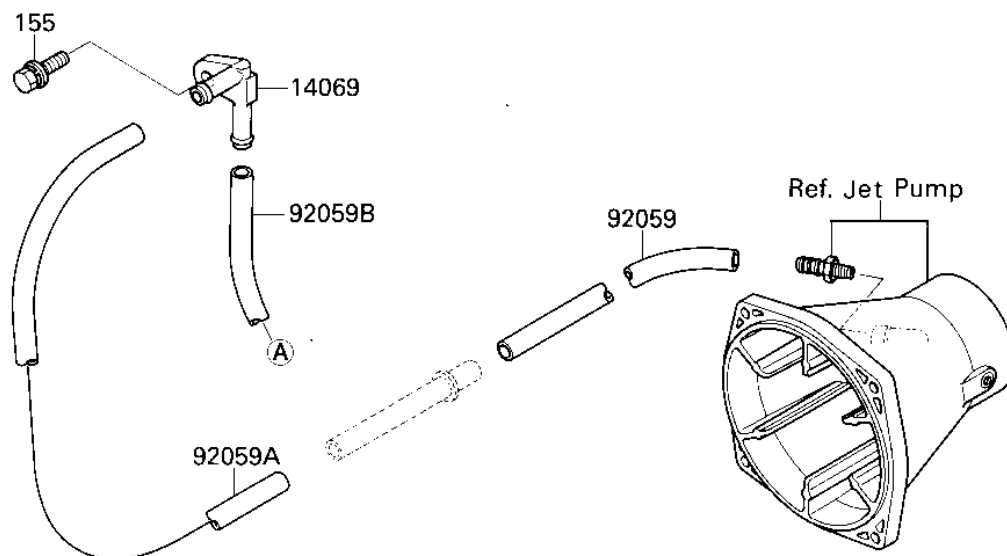

1987 JET SKI® 650 SX PARTS DIAGRAM

BILGE

F3145-0005

1987 JET SKI® 650 SX PARTS LIST

BILGE

ITEM NAME	PART NUMBER	QUANTITY
FILTER,BILGE PUMP (Ref # 14043)	59236-504	1
BREATHER (Ref # 14069)	14069-3001	1
CLAMP,BILGE FILTER (Ref # 92037)	92037-3737	1
TUBE,JET PUMP,9X16X30 (Ref # 92059)	92059-3748	1
TUBE,9X16X320 (Ref # 92059A)	92059-3792	1
HOSE (Ref # 92059B)	92059-523	1
BOLT-WSP-SMALL,8X25 (Ref # 155)	155R0825	1