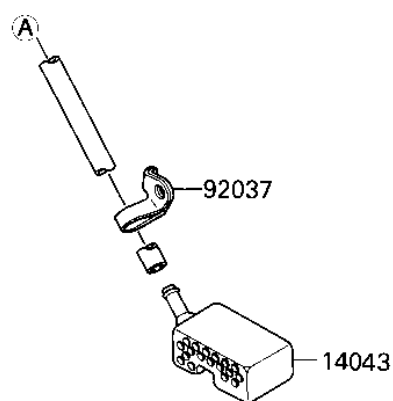

1987 JET SKI® 650 SX PARTS DIAGRAM

BILGE

F3145-0005

1987 JET SKI® 650 SX PARTS LIST

BILGE

ITEM NAME	PART NUMBER	QUANTITY
FILTER,BILGE PUMP (Ref # 14043)	59236-504	1
BREATHER (Ref # 14069)	14069-3001	1
CLAMP,BILGE FILTER (Ref # 92037)	92037-3737	1
TUBE,JET PUMP,9X16X30 (Ref # 92059)	92059-3748	1
TUBE,9X16X320 (Ref # 92059A)	92059-3792	1
HOSE (Ref # 92059B)	92059-523	1
BOLT-WSP-SMALL,8X25 (Ref # 155)	155R0825	1