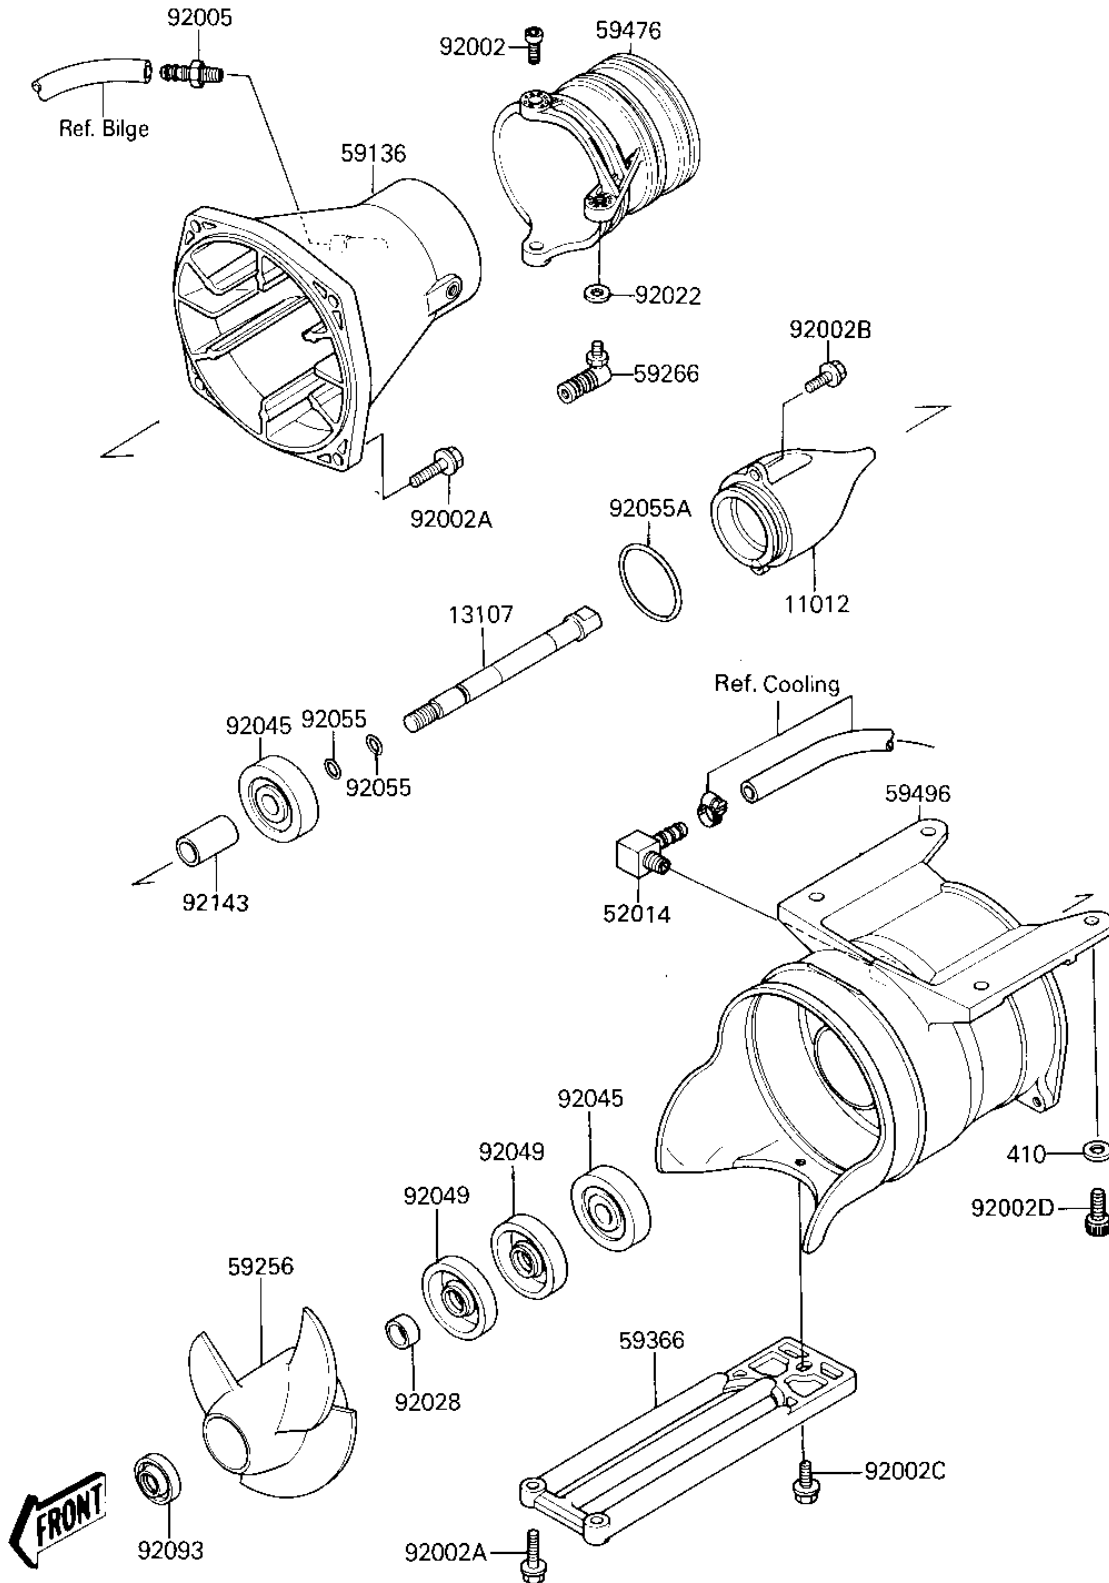

## 1987 JET SKI® 650 SX PARTS DIAGRAM

JET PUMP

E3191-0005

## 1987 JET SKI® 650 SX PARTS LIST

### JET PUMP

ITEM NAME	PART NUMBER	QUANTITY
CAP,JET PUMP (Ref # 11012)	11012-3712	1
SHAFT,JET PUMP (Ref # 13107)	13107-3721	1
ELBOW-WATER HOSE (Ref # 52014)	52014-3002	1
NOZZLE-PUMP (Ref # 59136)	59136-3710	1
IMPELLER (Ref # 59256)	59256-3705	1
JOINT-BALL (Ref # 59266)	59266-3707	1
GRATE (Ref # 59366)	59366-3702	1
NOZZLE-STRG (Ref # 59476)	59476-3711	1
VANE-GUIDE (Ref # 59496)	59496-3701	1
BOLT,SOCKET,6X11 (Ref # 92002)	92001-3701	1
BOLT,6X25 (Ref # 92002A)	92002-3714	1
BOLT,6X16 (Ref # 92002B)	92002-3728	1
BOLT,6X12 (Ref # 92002C)	92002-3763	1
BOLT (Ref # 92002D)	92002-3771	1
JOINT,HOSE (Ref # 92005)	92005-3001	1
WASHER (Ref # 92022)	92022-567	1
BUSHING,17X25X15 (Ref # 92028)	92028-3717	1
BEARING-BALL (Ref # 92045)	92045-3706	1
SEAL-OIL (Ref # 92049)	92049-3711	1
"O" RING,METER GEAR (Ref # 92055)	92055-1021	1
RING-O (Ref # 92055A)	92055-3706	1
SEAL (Ref # 92093)	92093-3702	1
COLLAR (Ref # 92143)	92143-3708	1
WASHER (Ref # 410)	410S0800	1