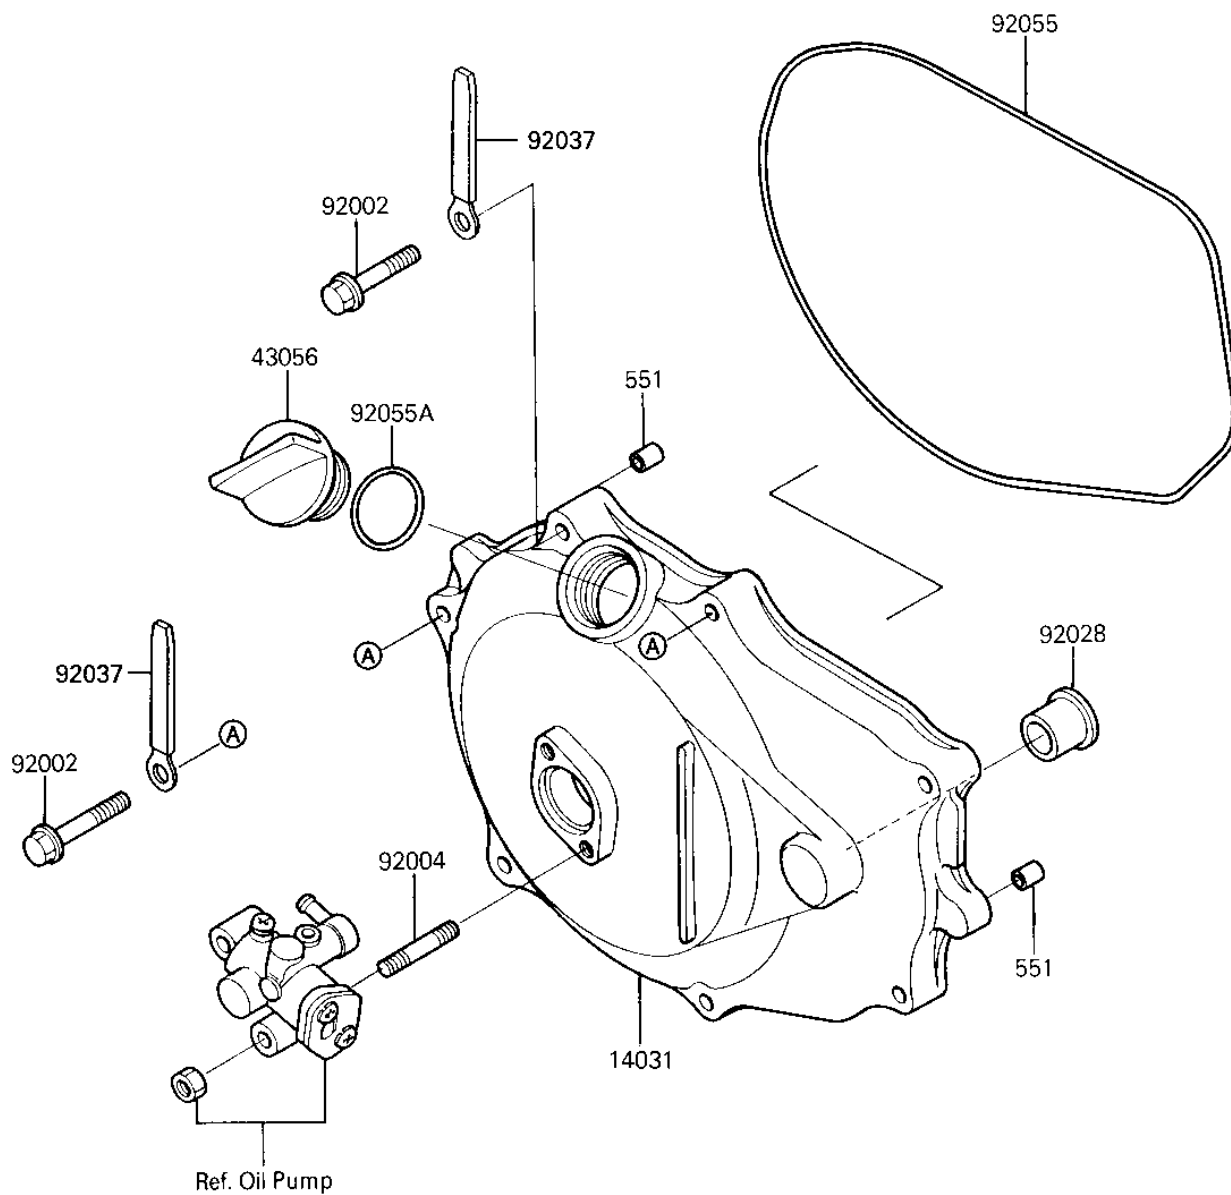

1987 JET SKI® 650 SX PARTS DIAGRAM

ENGINE COVER

E1431-0191

1987 JET SKI® 650 SX PARTS LIST

ENGINE COVER

ITEM NAME	PART NUMBER	QUANTITY
COVER-GENERATOR (Ref # 14031)	14031-3707	1
BREATHER (Ref # 43056)	14069-3709	1
BOLT,6X30 (Ref # 92002)	92002-3726	1
STUD (Ref # 92004)	92004-3710	1
BUSHING (Ref # 92028)	92028-3718	1
CLAMP,L=100 (Ref # 92037)	92037-3736	1
RING-O (Ref # 92055)	92055-3712	1
"O" RING (Ref # 92055A)	92055-515	1
PIN-DOWEL (Ref # 551)	551R0812	1