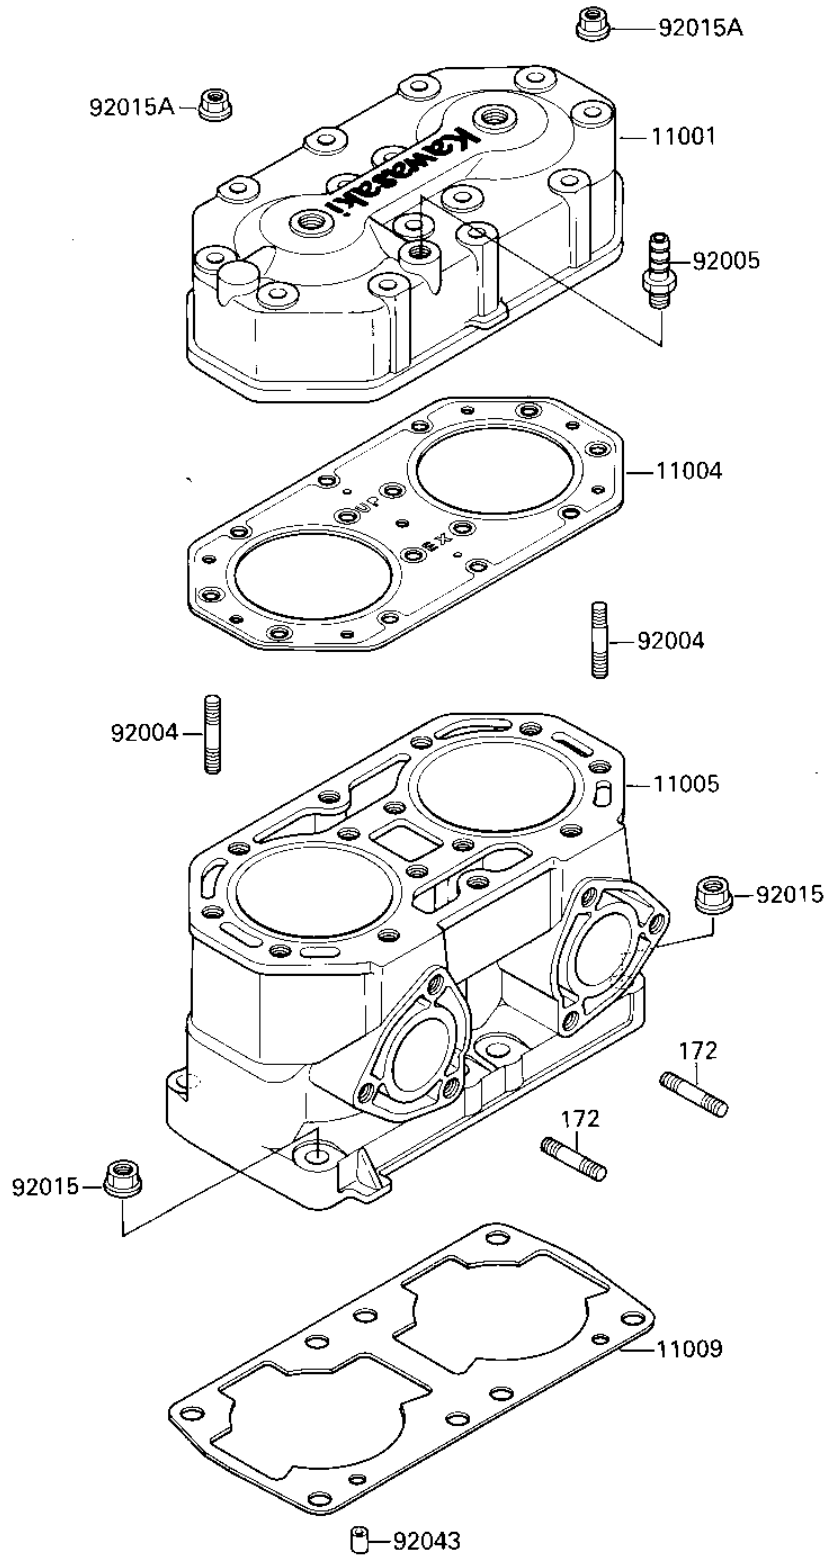

## 1987 JET SKI® 650 SX PARTS DIAGRAM

CYLINDER HEAD/CYLINDER

E1110-003

## 1987 JET SKI® 650 SX PARTS LIST

CYLINDER HEAD/CYLINDER

ITEM NAME	PART NUMBER	QUANTITY
HEAD-CYLINDER (Ref # 11001)	11001-3710	1
GASKET-HEAD (Ref # 11004)	11004-3710	1
CYLINDER-ENGINE (Ref # 11005)	11005-3708	1
GASKET,CYLINDER BASE (Ref # 11009)	11009-3775	1
STUD,8X43 (Ref # 92004)	92004-3715	1
JOINT,HOSE (Ref # 92005)	92005-3001	1
NUT,10MM (Ref # 92015)	92015-1649	1
NUT,8MM (Ref # 92015A)	92015-3709	1
PIN-DOWEL (Ref # 92043)	92042-007	1
BOLT-STUD (Ref # 172)	172R0830	1