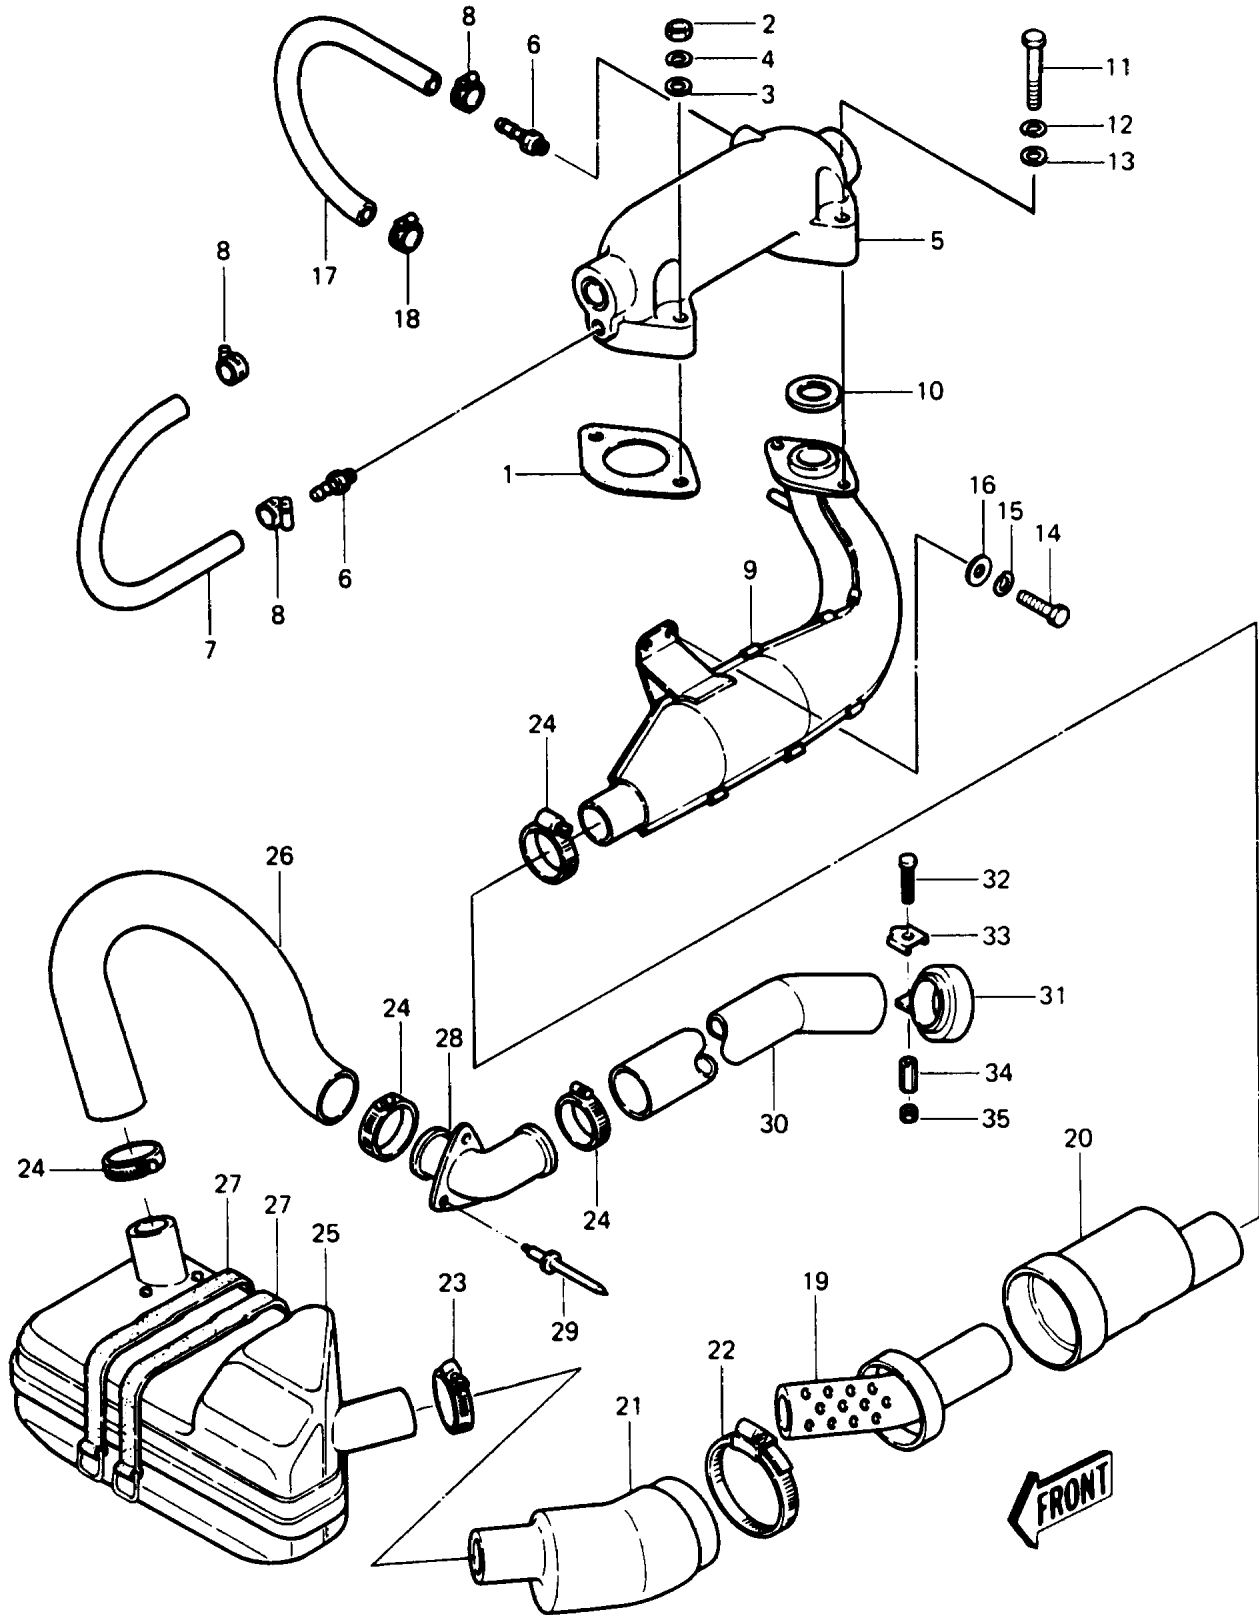

## 1987 JET SKI® JS440 PARTS DIAGRAM

Muffler(JS440-A11/A12/A13)

## 1987 JET SKI® JS440 PARTS LIST

Muffler(JS440-A11/A12/A13)

ITEM NAME	PART NUMBER	QUANTITY
GASKET,EXHAUST (Ref # 10)	18067-509	1
BOLT,8X45 (Ref # 11)	110R0845	1
WASHER-SPRING,8MM (Ref # 12)	461S0800	3
WASHER-PLAIN-SMALL,8MM (Ref # 13)	410S0800	2
BOLT,8X20 (Ref # 14)	110R0820	1
WASHER,8.4X23X2.5 (Ref # 16)	92022-3744	1
TUBE,9X16X250 (Ref # 17)	92059-502	1
CLAMP (Ref # 18)	92037-504	2
PIPE-EXHAUST (Ref # 19)	59151-528	1
TUBE (Ref # 20)	92059-542	1
TUBE (Ref # 21)	92059-543	1
CLAMP (Ref # 22)	92037-541	1
CLAMP (Ref # 23)	92037-509	2
MUFFLER,WATER BOX (Ref # 25)	18001-3006	1
TUBE,EXHAUST (Ref # 26)	92059-528	1
BAND (Ref # 27)	92072-511	1
PIPE-TAIL,TAIL,EXHAUST (Ref # 28)	59156-506	1
RIVET (Ref # 29)	92039-3701	1
TUBE,EXHAUST,TAIL (Ref # 30)	92059-549	1
CLAMP (Ref # 31)	92037-545	1
SCREW-PAN-CROS,6X45 (Ref # 32)	220R0645	1
WASHER (Ref # 33)	92095-513	1
NUT,6MM (Ref # 34)	92015-532	1
NUT-HEX,6MM (Ref # 35)	311R0600	1
GASKET,EXHAUST (Ref # 1)	18067-502	1
NUT-HEX,8MM (Ref # 2)	311M0800	1
PIPE-EXHAUST (Ref # 5)	18049-3006-YR	1
FITTING,HOSE (Ref # 6)	92005-3001	1
TUBE,9X190 (Ref # 7)	92059-3021	1

## 1987 JET SKI® JS440 PARTS LIST

Muffler(JS440-A11/A12/A13)

ITEM NAME	PART NUMBER	QUANTITY
MUFFLER (Ref # 9)	18001-520	1