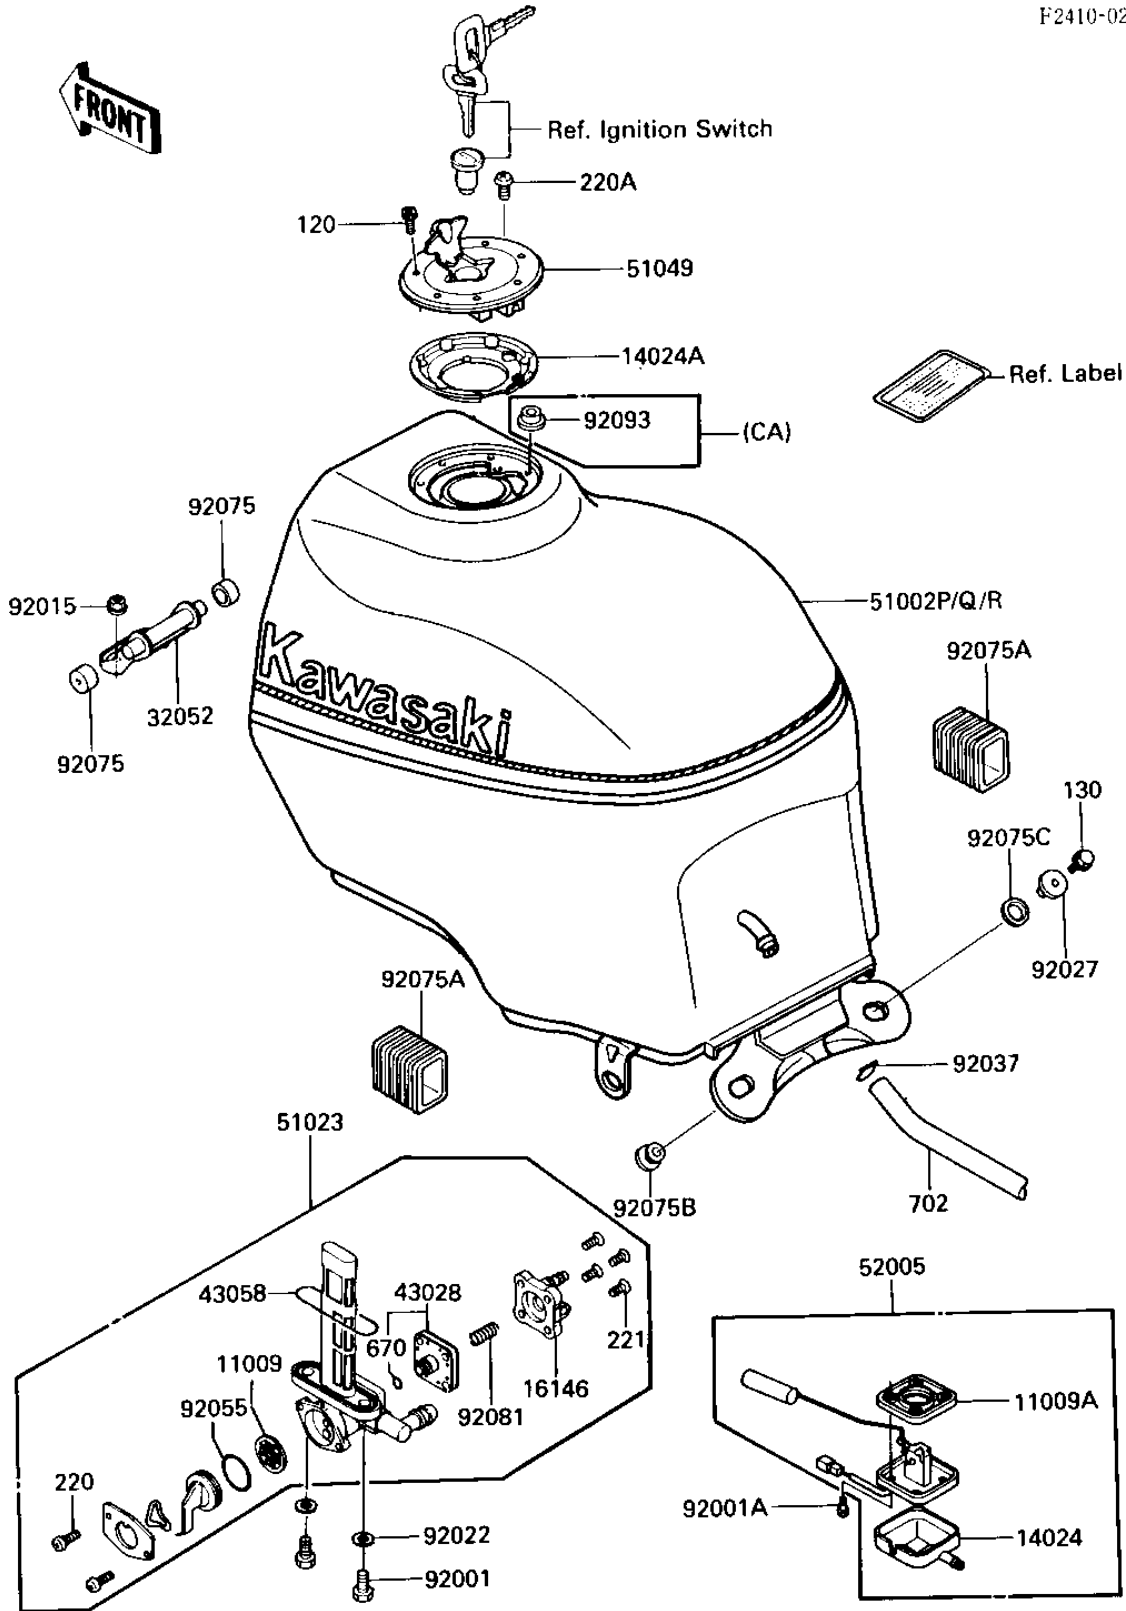

1987 NINJA® 600R PARTS DIAGRAM

FUEL TANK

F2410-0297

1987 NINJA® 600R PARTS LIST

FUEL TANK

ITEM NAME	PART NUMBER	QUANTITY
GASKET,FUEL TAP (Ref # 11009)	11009-1188	1
GASKET,FUEL GAUGE (Ref # 11009A)	11009-1656	1
COVER,FUEL GAGE (Ref # 14024)	14025-1536	1
COVER (Ref # 14024A)	14025-1913	1
COVER ASSY,FUEL TAP (Ref # 16146)	16146-1009	1
BRACKET-TANK (Ref # 32052)	32052-1202	1
DIAPHRAGM (Ref # 43028)	43028-1033	2
TANK-COMP-FUEL,RED/GR (Ref # 51002P)	51002-5306-X5	1
TANK-COMP-FUEL,RED/GR (Ref # 51002Q)	51002-5307-X5	1
TANK-COMP-FUEL,BLUE/WHITE (Can (Ref # 51002R)	51002-5308-X7	1
TAP-ASSY,FUEL (Ref # 51023)	51023-1186	1
CAP-TANK,FUEL (Ref # 51049)	51049-1079	1
GAUGE,FUEL (Ref # 52005)	52005-1071	1
BOLT,6X20,FUEL TAP (Ref # 92001)	92001-1091	1
BOLT,FUEL GAGE (Ref # 92001A)	92001-1705	1
NUT,FLANGED,6MM (Ref # 92015)	92015-1367	1
WASHER-PLAIN (Ref # 92022)	92022-183	1
COLLAR (Ref # 92027)	92027-251	1
CLAMP FUEL PIPE (Ref # 92037)	92037-010	1
"0" RING,FUEL TAP LEV (Ref # 92055)	92055-1085	1
DAMPER,FUEL TANK,FRON (Ref # 92075)	92075-1115	1
DAMPER,FUEL TANK (Ref # 92075A)	92075-1700	1
RUBBER,FENDER COVER (Ref # 92075B)	92075-174	1
DAMPER RUBBER (Ref # 92075C)	92075-175	1
SPRING,DIAPHRAGM VALV (Ref # 92081)	92081-1240	1
OIL SEAL,FUEL TANK (Ref # 92093)	92093-1030	1
BOLT-SOCKET (Ref # 120)	120S0512	1
BOLT-FLANGED,6X25 (Ref # 130)	130J0625	1
SCREW PAN HEAD 3X8 (Ref # 220)	220B0308	1

1987 NINJA® 600R PARTS LIST

FUEL TANK

ITEM NAME	PART NUMBER	QUANTITY
SCREW-PAN-CROS (Ref # 220A)	220C0508	1
SCREW-CSK-CROS,4X14 (Ref # 221)	221B0414	1
"O" RING,4MM (Ref # 670)	670B1504	1
TUBE-BREATHING (BULK) (Ref # 702)	702A071000	1