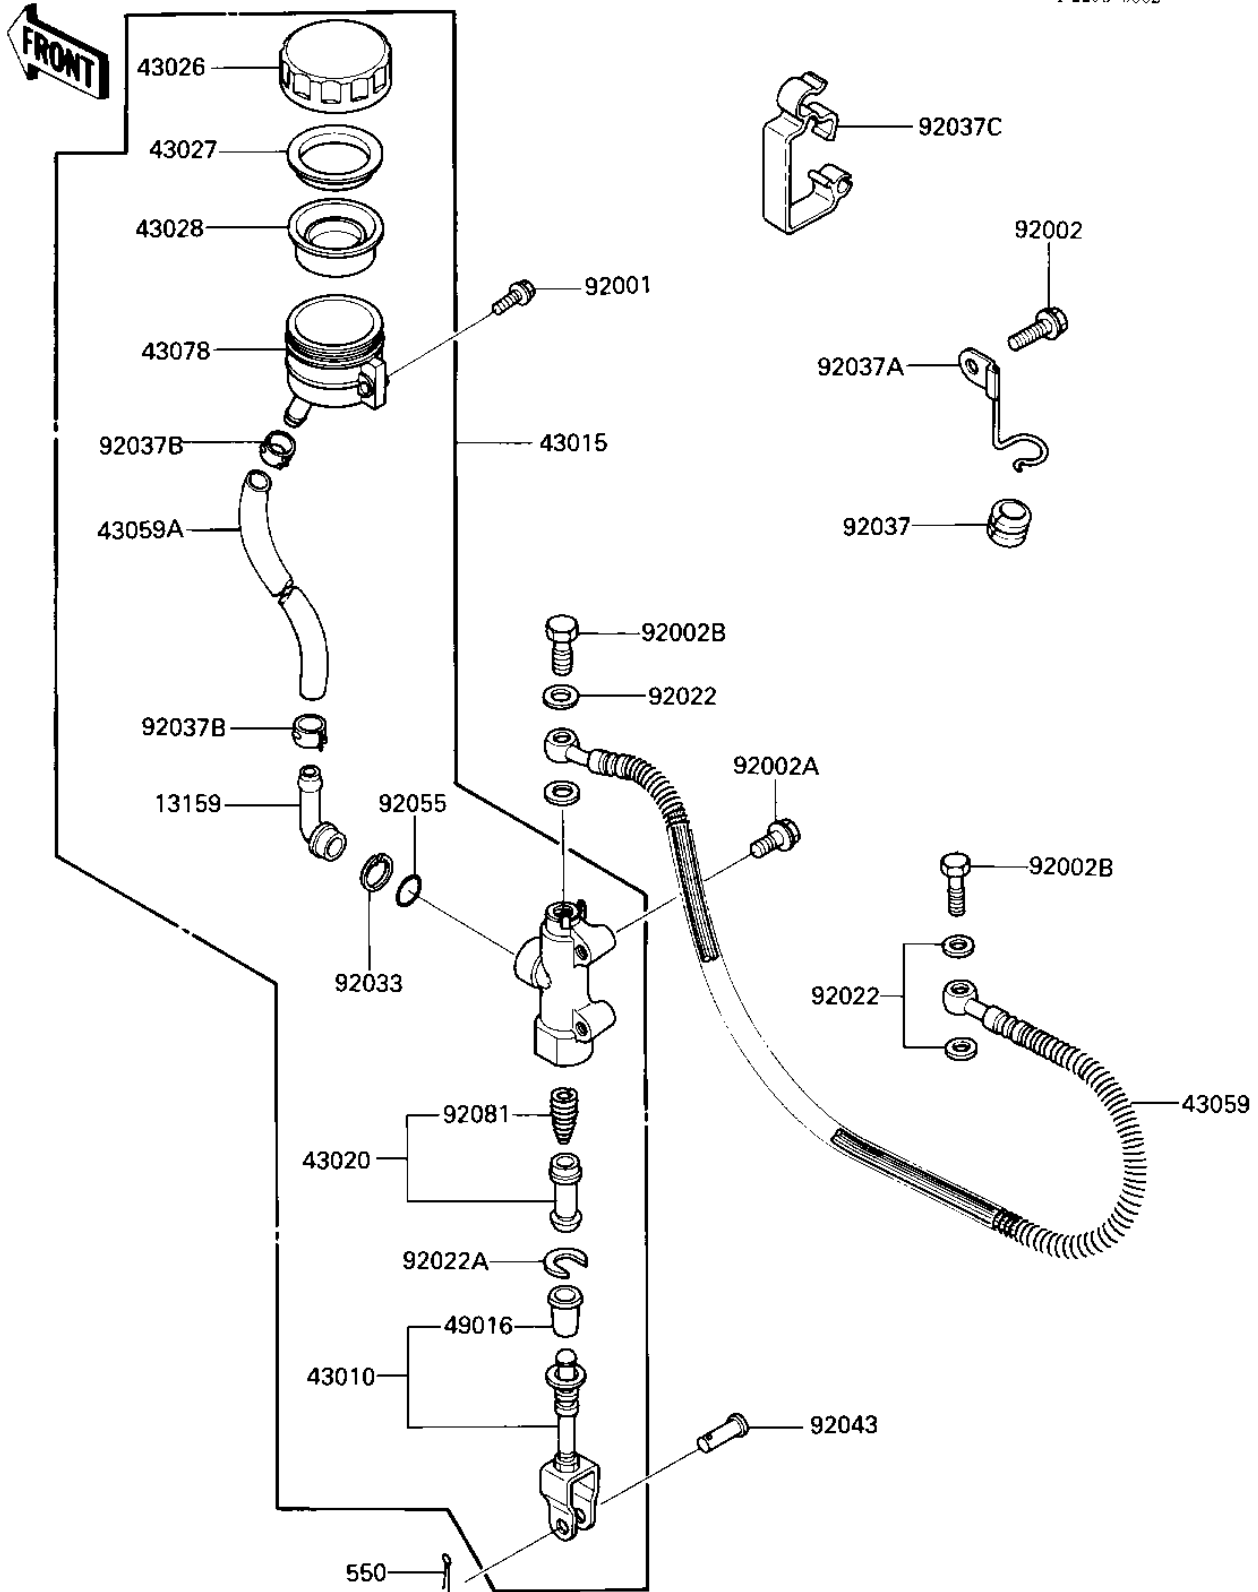

1987 NINJA® 600R PARTS DIAGRAM

REAR MASTER CYLINDER

F2293-0062

1987 NINJA® 600R PARTS LIST

REAR MASTER CYLINDER

ITEM NAME	PART NUMBER	QUANTITY
CONNECTOR,RR MASTER C (Ref # 13159)	13159-1052	1
ROD-ASSY-BRAKE (Ref # 43010)	43010-1054	1
CYLINDER-ASSY-MASTER, (Ref # 43015)	43015-1304	1
PISTON-COMP-BRAKE (Ref # 43020)	43020-1057	1
CAP-BRAKE (Ref # 43026)	43026-1054	1
PLATE-DIAPHRAGM (Ref # 43027)	43027-1051	1
DIAPHRAGM (Ref # 43028)	43028-1057	1
HOSE-BRAKE,RR (Ref # 43059)	43059-1618	1
HOSE-BRAKE,RR MASTER (Ref # 43059A)	43059-1313	1
RESERVOIR,RR MASTER C (Ref # 43078)	43078-1082	1
COVER-SEAL (Ref # 49016)	49016-1103	1
BOLT,6X16 (Ref # 92001)	92001-1860	1
BOLT (Ref # 92002)	92002-1311	1
BOLT,FLANGED,8X22 (Ref # 92002A)	92002-1485	1
BOLT,OIL,L=23 (Ref # 92002B)	92002-1888	1
WASHER-OIL BOLT (Ref # 92022)	43067-001	1
WASHER (Ref # 92022A)	92022-1601	1
RING-SNAP,20.5MM (Ref # 92033)	92033-1186	1
DAMPER RUBBER (Ref # 92037)	43064-007	1
CLAMP (Ref # 92037A)	92037-1540	1
CLAMP (Ref # 92037B)	92037-1547	1
CLAMP,BRAKE HOSE (Ref # 92037C)	92037-1674	1
PIN (Ref # 92043)	92043-1013	1
RING-O (Ref # 92055)	92055-1251	1
SPRING (Ref # 92081)	92081-1737	1
PIN COTTER 2.0X15 (Ref # 550)	550D2015	1