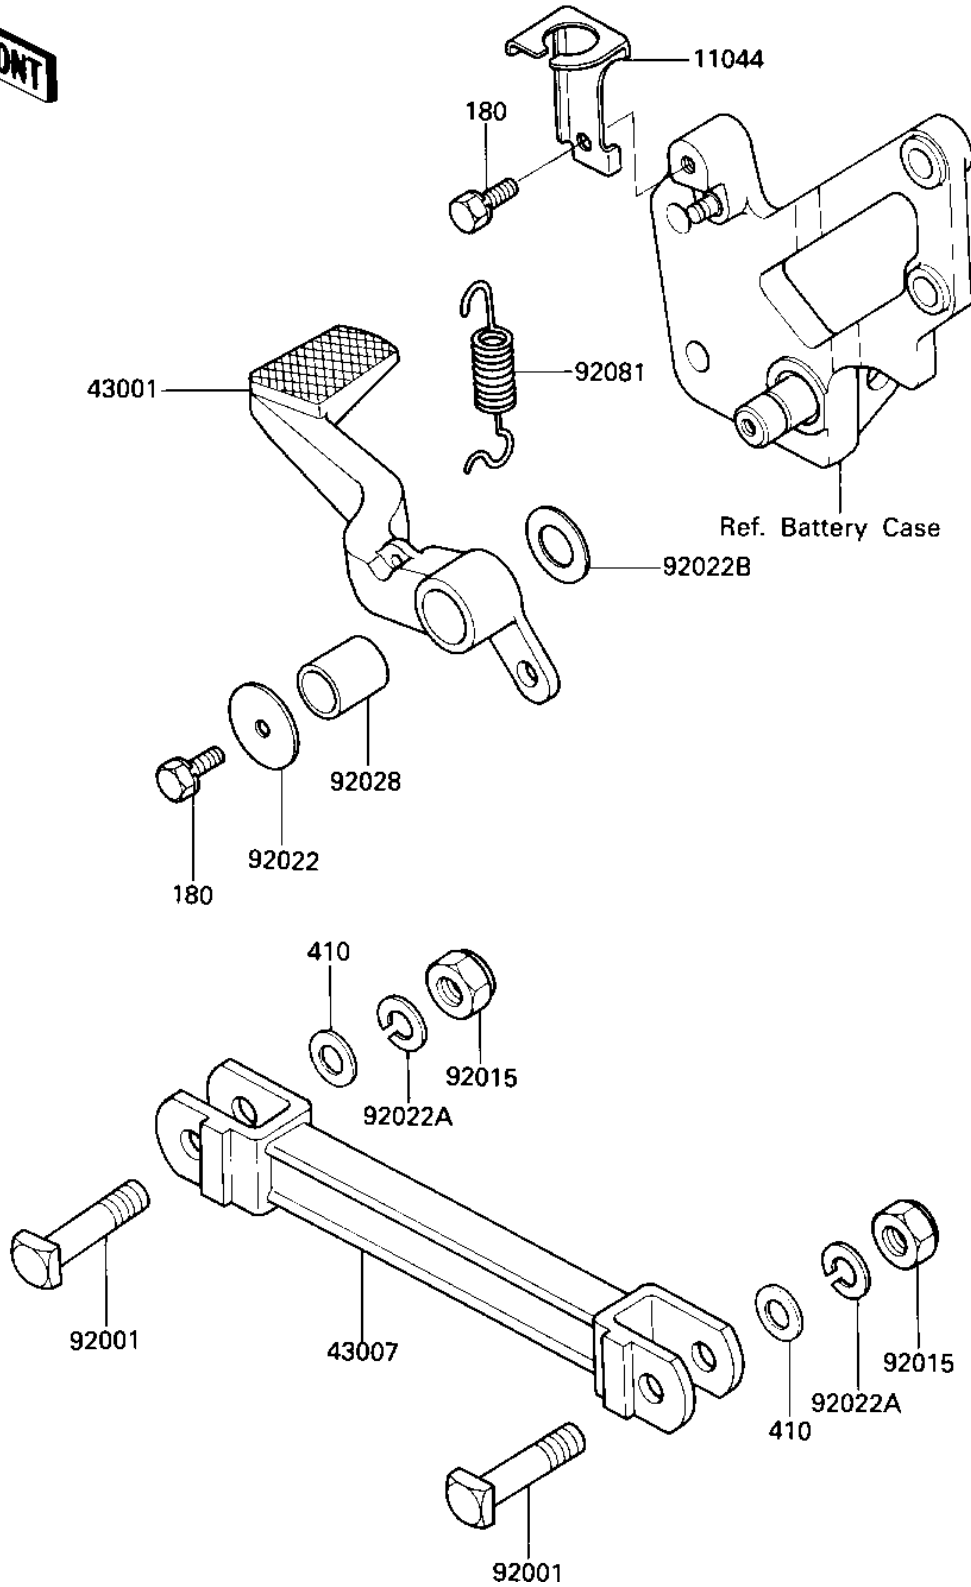

1987 NINJA® 600R PARTS DIAGRAM

BRAKE PEDAL/TORQUE LINK

F2260-015a

1987 NINJA® 600R PARTS LIST

BRAKE PEDAL/TORQUE LINK

ITEM NAME	PART NUMBER	QUANTITY
BRACKET,RR BRAKE SWIT (Ref # 11044)	11044-1107	1
LEVER-BRAKE,PEDAL (Ref # 43001)	43001-1190	1
ROD-TORQUE (Ref # 43007)	43007-1115	1
BOLT,SQUARE HEAD (Ref # 92001)	92001-1307	1
NUT,LOCK,10MM (Ref # 92015)	92019-021	1
WASHER,7X28X1.6 (Ref # 92022)	92022-1282	1
WASHER,SPRING,10MM (Ref # 92022A)	92022-1540	1
WASHER,PLAIN (Ref # 92022B)	92022-326	1
BUSHING,BRAKE PEDAL (Ref # 92028)	92028-1282	1
SPRING,BRAKE PEDAL (Ref # 92081)	92081-1833	1
BOLT-UPSET-WS,6X14 (Ref # 180)	180B0614	1
WASHER PLAIN 10MM (Ref # 410)	410B1000	1