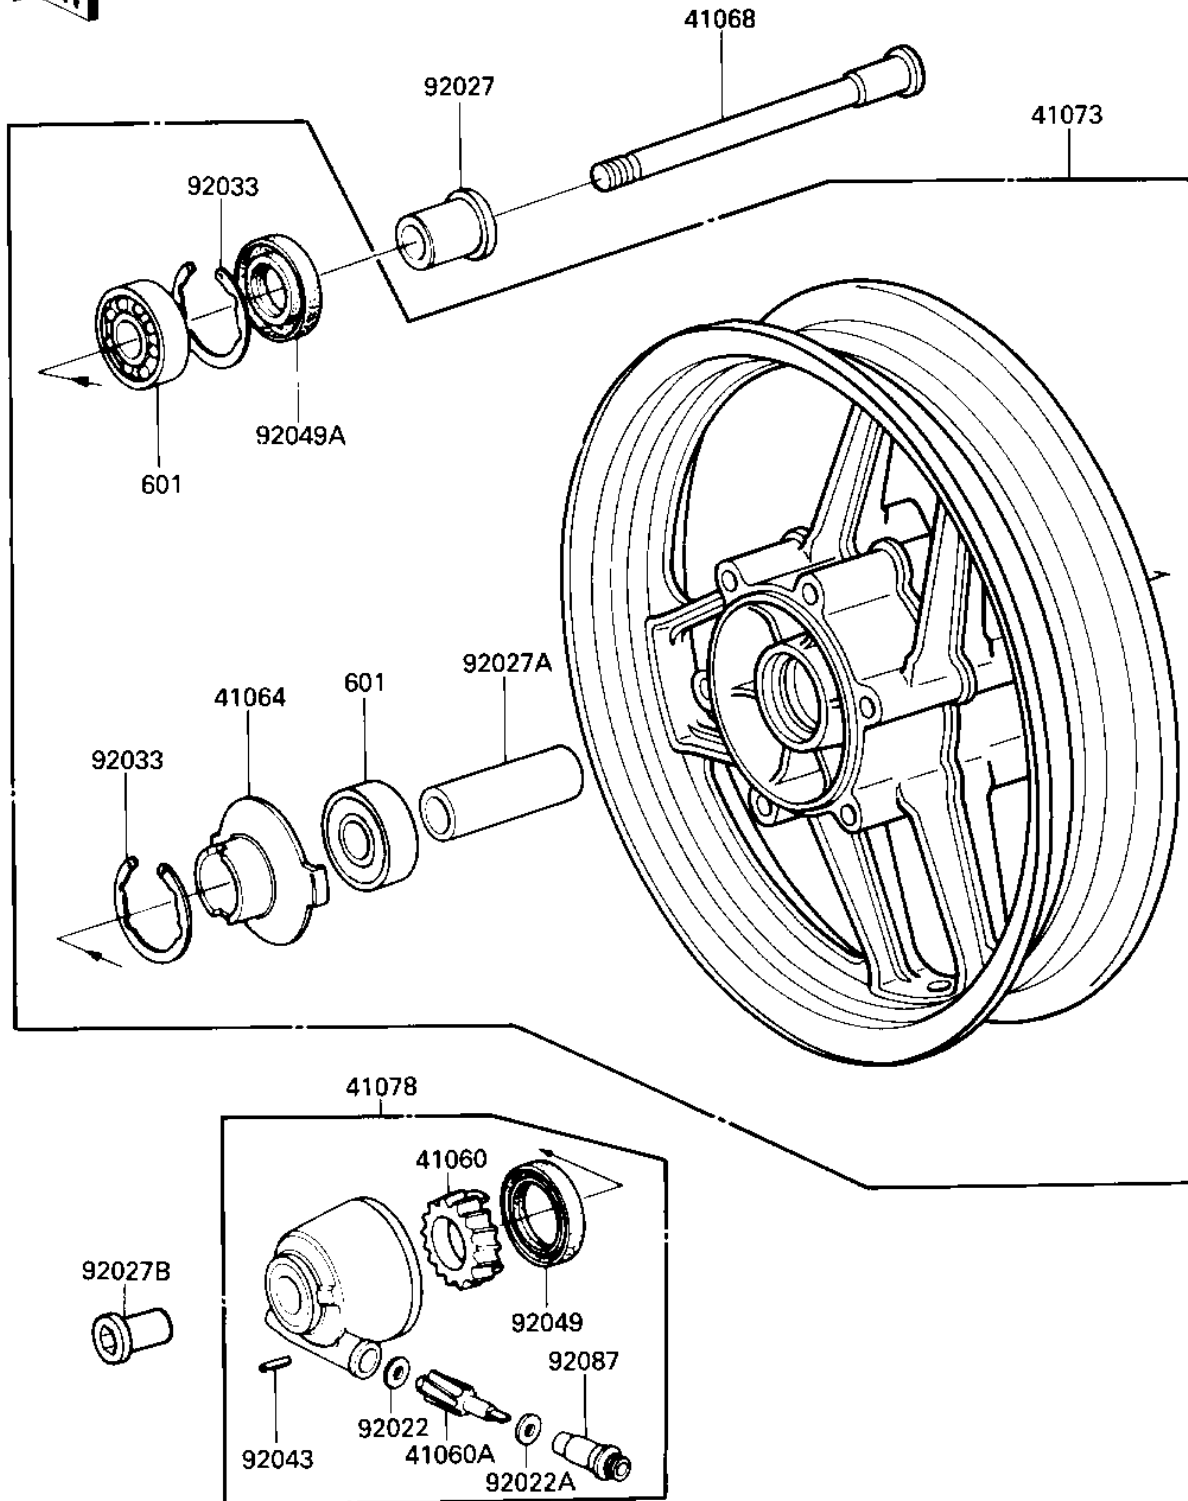

1987 NINJA® 600R PARTS DIAGRAM

FRONT WHEEL/HUB

F2230-0131

1987 NINJA® 600R PARTS LIST

FRONT WHEEL/HUB

ITEM NAME	PART NUMBER	QUANTITY
GEAR-METER SCREW,24T (Ref # 41060)	41060-1025	1
GEAR-METER SCREW,9T (Ref # 41060A)	41060-1035	1
RECEIVER,SPEEDOMETER (Ref # 41064)	41064-1006	1
AXLE,FR (Ref # 41068)	41068-1164	1
WHEEL-ASSY,FR,WHITE N (Ref # 41073)	41073-1299-T6	1
CASE-ASSY-METER GEAR (Ref # 41078)	41078-1057	1
WASHER THRST SPD PINI (Ref # 92022)	41063-001	2
COLLAR,FR AXLE L=30MM (Ref # 92027)	92027-1225	1
COLLAR,L=70 (Ref # 92027A)	92027-1725	1
COLLAR,&NUT,FR AXLE,L (Ref # 92027B)	92027-1726	1
CIRCLIP,42MM (Ref # 92033)	92033-1041	1
PIN,SPRING (Ref # 92043)	41082-001	1
OIL SEAL,BJN30427-C3 (Ref # 92049)	92049-1057	1
OIL SEAL,AG1144AO (Ref # 92049A)	92049-1058	1
BUSHING,METER GEAR (Ref # 92087)	92087-1002	1
BEARING-BALL (Ref # 601)	601B6302U	1