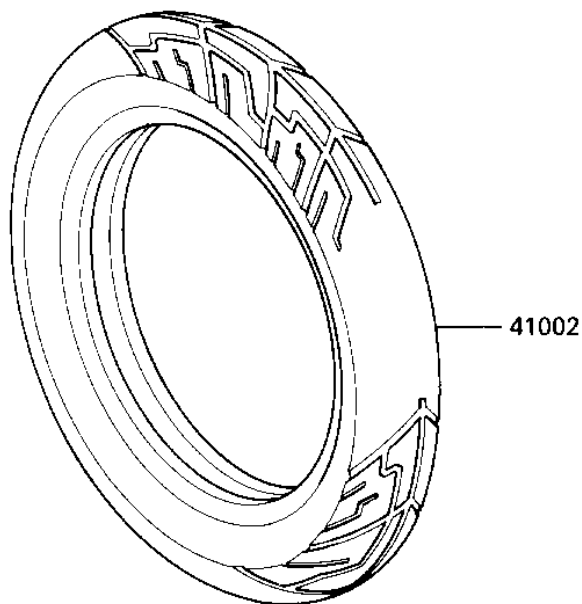

1987 NINJA® 600R PARTS DIAGRAM

TIRES

F2210-0131

7
4
4
4
4

1987 NINJA® 600R PARTS LIST

TIRES

ITEM NAME	PART NUMBER	QUANTITY
VALVE (Ref # 16126)	16126-1136	1
TIRE,FR,110/90 V16,GT (Ref # 41002)	41002-1503	1
TIRE,RR,130X90 V16,GT (Ref # 41002A)	41002-1504	1
BALANCER-WHEEL,10G (Ref # 41075)	41075-1014	1
BALANCER-WHEEL,20G (Ref # 41075A)	41075-1052	1
BALANCER-WHEEL,30G (Ref # 41075B)	41075-1053	1