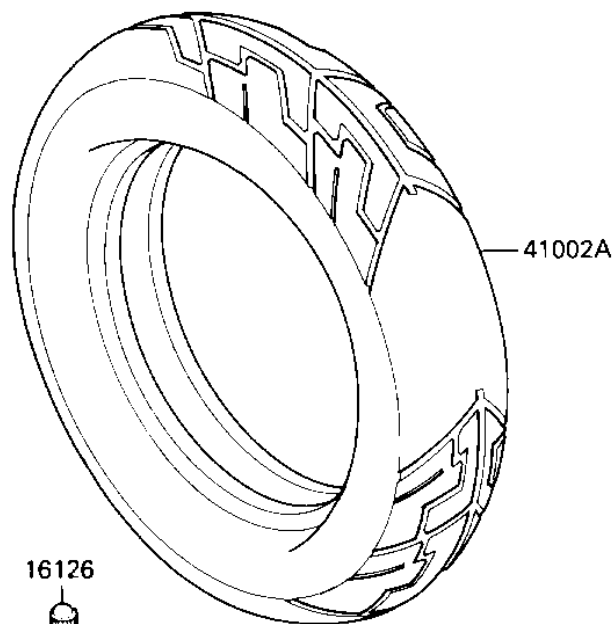

1987 NINJA® 600R PARTS DIAGRAM

TIRES

F2210-0131

7
4
4
4
4

1987 NINJA® 600R PARTS LIST

TIRES

ITEM NAME	PART NUMBER	QUANTITY
VALVE (Ref # 16126)	16126-1136	1
TIRE,FR,110/90 V16,GT (Ref # 41002)	41002-1503	1
TIRE,RR,130X90 V16,GT (Ref # 41002A)	41002-1504	1
BALANCER-WHEEL,10G (Ref # 41075)	41075-1014	1
BALANCER-WHEEL,20G (Ref # 41075A)	41075-1052	1
BALANCER-WHEEL,30G (Ref # 41075B)	41075-1053	1