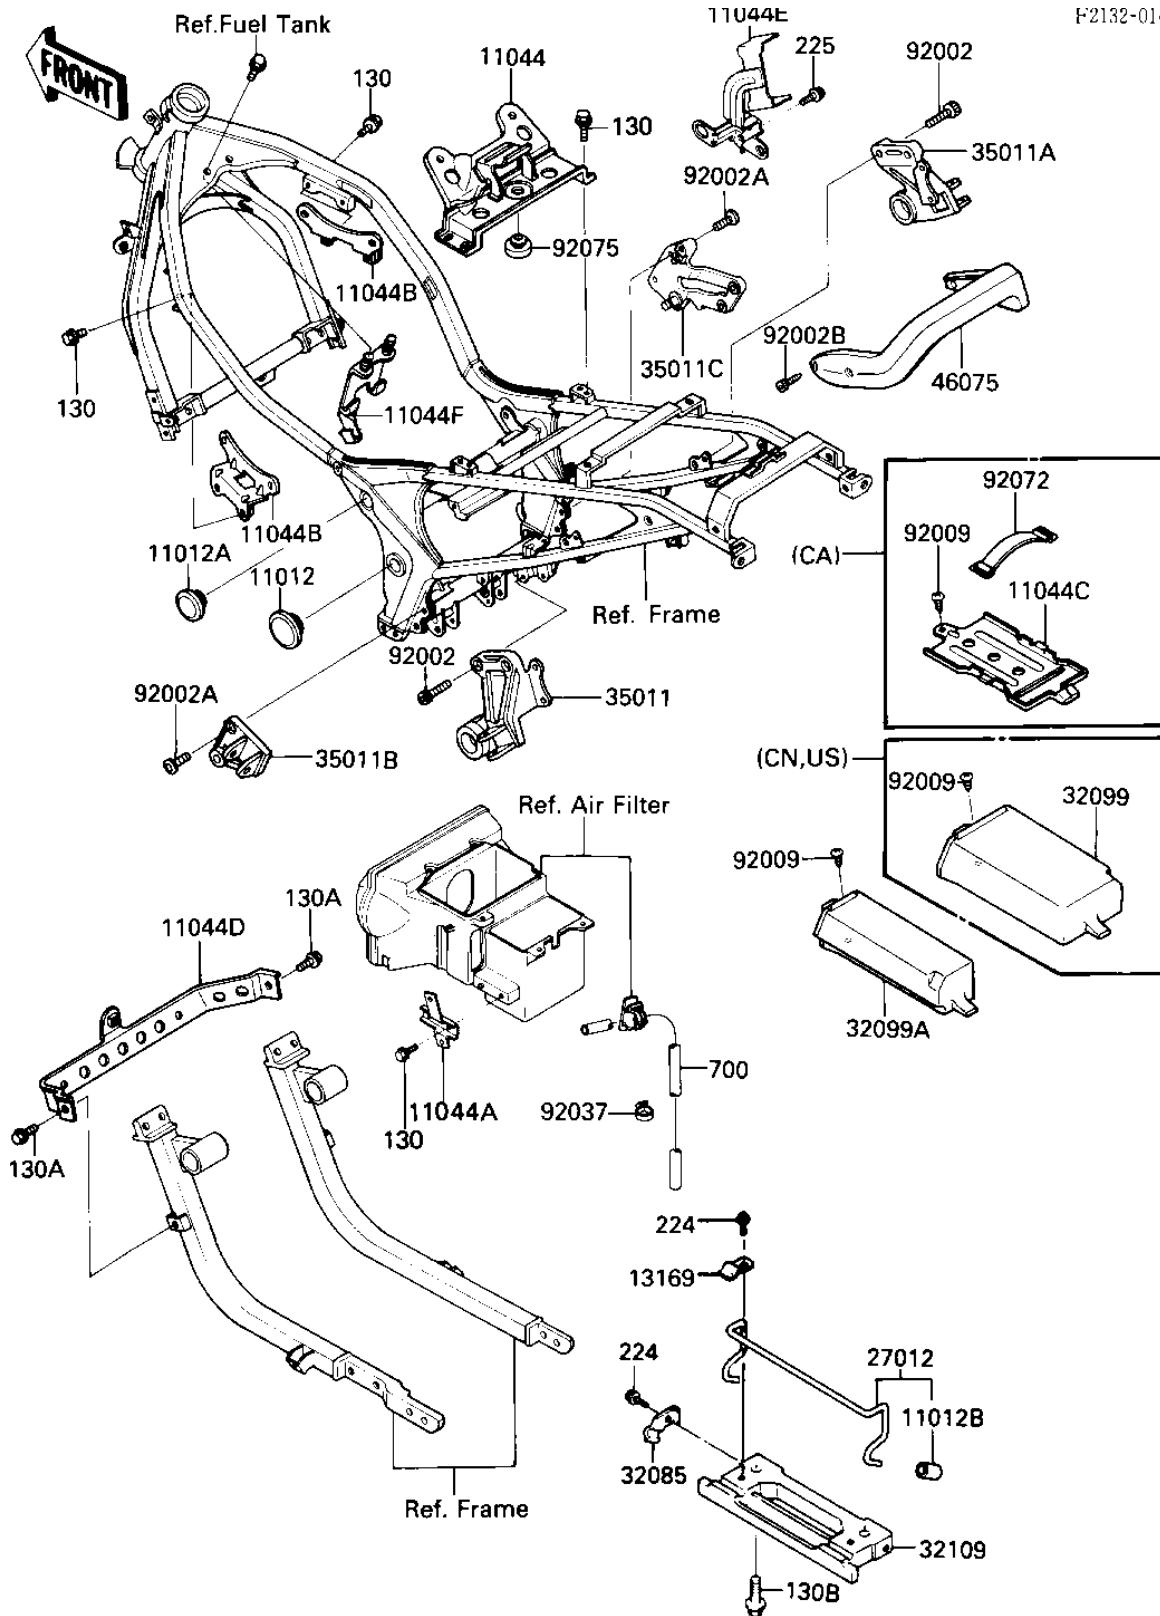

1987 NINJA® 600R PARTS DIAGRAM

BATTERY CASE/TOOL CASE

F2132-0146

1987 NINJA® 600R PARTS LIST

BATTERY CASE/TOOL CASE

ITEM NAME	PART NUMBER	QUANTITY
CAP,SWING ARM BRACKET (Ref # 11012)	11012-1629	1
CAP (Ref # 11012A)	11012-1471	1
CAP,BUNGEE CORD HOOK (Ref # 11012B)	11012-1589	1
BRACKET,BATTERY (Ref # 11044)	11044-1101	1
BRACKET,REGULATOR (Ref # 11044A)	11044-1126	1
BRACKET,IGNITION COIL (Ref # 11044B)	11044-1128	1
BRACKET,CANISTER (Ref # 11044C)	11044-1133	1
BRACKET,OIL COOLER (Ref # 11044D)	11044-1157	1
BRACKET,IGNITER (Ref # 11044E)	11044-1398	1
BRACKET,RELAY (Ref # 11044F)	11044-5001	1
PLATE,GRIP (Ref # 13169)	13169-1760	1
HOOK,GRIP (Ref # 27012)	27012-1311	1
STOPPER,HOOK (Ref # 32085)	32085-1187	1
CASE (Ref # 32099)	32099-1074	1
CASE,TOOL (Ref # 32099A)	32099-1075	1
GRIP-FRAME (Ref # 32109)	32109-1108	1
STAY,MUFFLER,LH (Ref # 35011)	35011-1242	1
STAY,MUFFLER,RH (Ref # 35011A)	35011-1243	1
STAY,STEP HOLDER,FR,L (Ref # 35011B)	35011-1244	1
STAY,STEP HOLDER,FR,R (Ref # 35011C)	35011-1245	1
GRIP,GRABRAIL (Ref # 46075)	46075-1058	1
BOLT,SOCKET,8X20 (Ref # 92002)	92002-1178	1
BOLT,SOCKET,8X20 (Ref # 92002A)	92002-1493	1
BOLT,SOCKET,6X24 (Ref # 92002B)	92002-1511	1
SCREW,TAPPING,6MM (Ref # 92009)	92009-1261	1
CLAMP (Ref # 92037)	92037-1163	1
BAND BATTERY (Ref # 92072)	92072-006	1
DAMPER,STAND STOPPER (Ref # 92075)	92075-1045	1
BOLT-FLANGED,6X12 (Ref # 130)	130C0612	1

1987 NINJA® 600R PARTS LIST

BATTERY CASE/TOOL CASE

ITEM NAME	PART NUMBER	QUANTITY
BOLT-FLANGED (Ref # 130A)	130D0812	1
BOLT,FLANGED,8X14 (Ref # 130B)	130G0814	1
SCREW-PAN-WP-CROS (Ref # 224)	224C0508	1
SCREW-PAN-WSP-CROS (Ref # 225)	225C0612	1
UNAVAILABLE IN PRICE BOOK (Ref # 700)	700005600	1