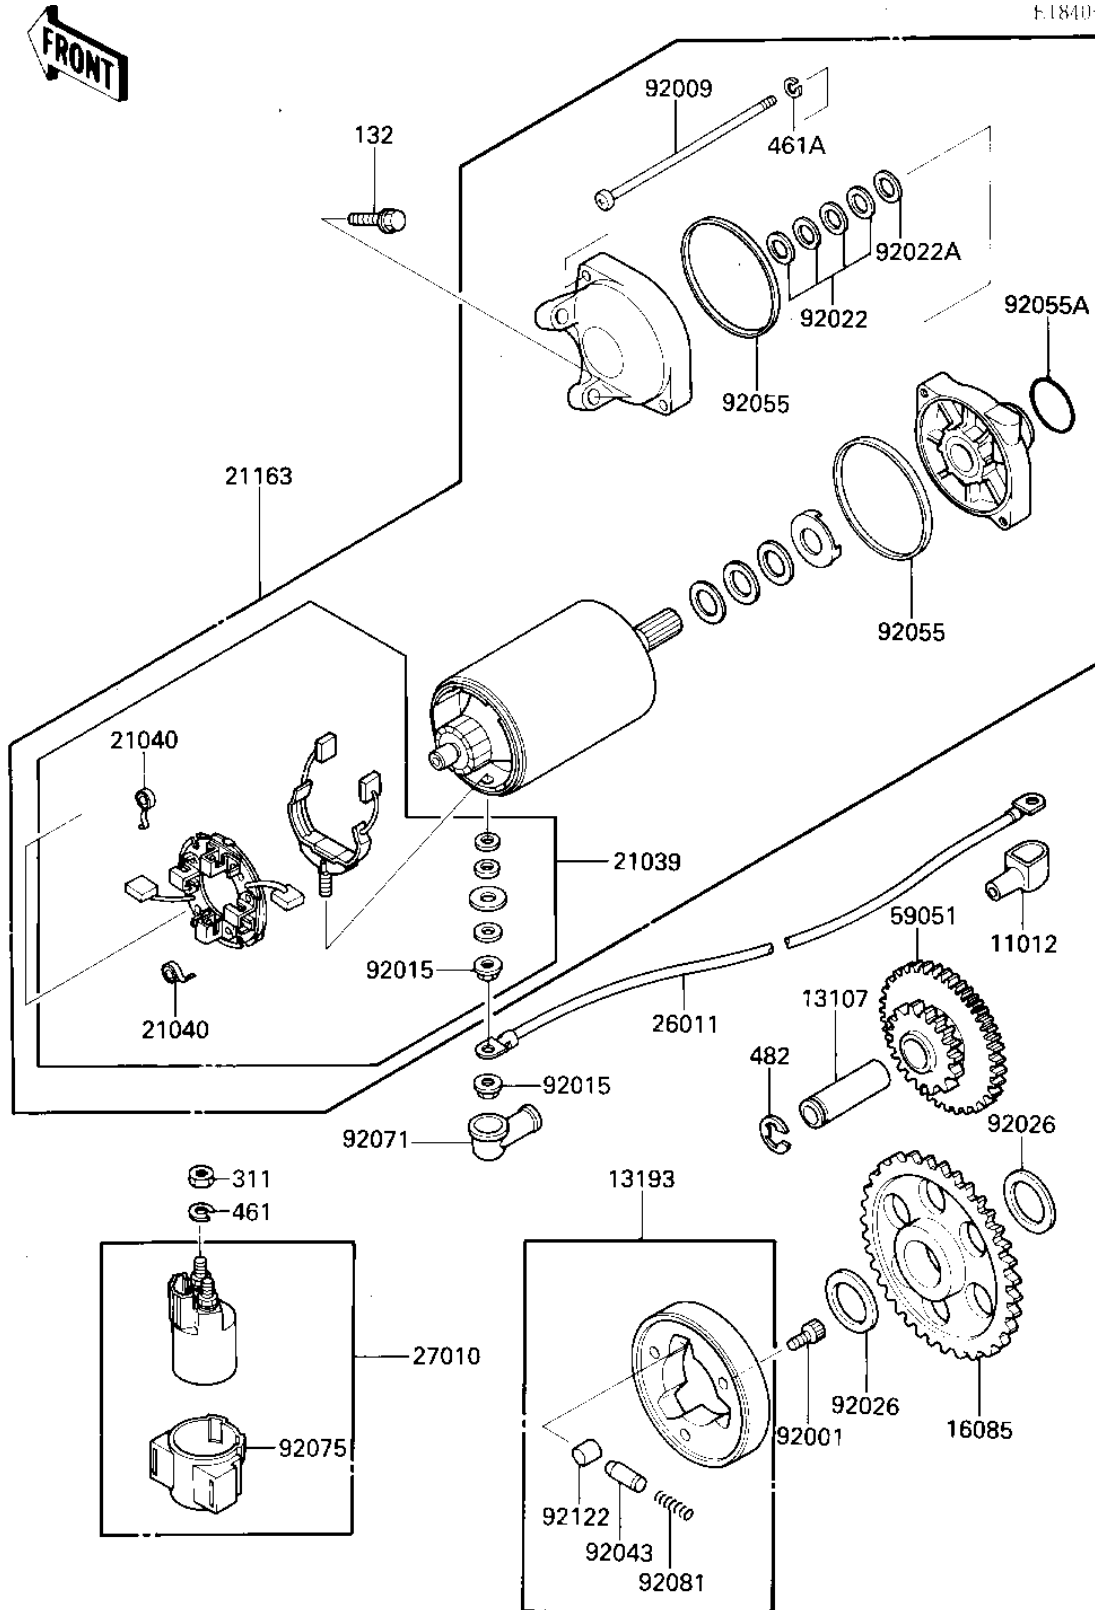

1987 NINJA® 600R PARTS DIAGRAM

STARTER MOTOR/STARTER CLUTCH

E.1840-0071

R
N
1
1
1
2
N
N
N
N
N
5
9
9
9
9
9
9
9
9
9

1987 NINJA® 600R PARTS LIST

STARTER MOTOR/STARTER CLUTCH

ITEM NAME	PART NUMBER	QUANTITY
CAP,TERMINAL (Ref # 11012)	11012-1354	1
SHAFT,IDLE GEAR (Ref # 13107)	13107-1144	1
CLUTCH ASSY,ONEWAY (Ref # 13193)	13193-1002	1
GEAR,ONEWAY CLUTCH (Ref # 16085)	16085-1030	1
BRUSH,CARBON (Ref # 21039)	21039-1053	1
SPRING-BRUSH (Ref # 21040)	21040-1003	1
STARTER-ELECTRIC (Ref # 21163)	21163-1072	1
WIRE-LEAD,STARTER MTR (Ref # 26011)	26011-1251	1
SWITCH,MAGNETIC (Ref # 27010)	27010-1209	1
GEAR-SPUR,IDLE (Ref # 59051)	59051-1138	1
BOLT,SOCKET,8X10 (Ref # 92001)	92001-1424	1
SCREW (Ref # 92009)	92009-1397	1
NUT,6MM (Ref # 92015)	92015-1476	1
WASHER,THRUST,0.2T (Ref # 92022)	21025-011	1
WASHER,THRUST,0.8T (Ref # 92022A)	92022-1132	1
SPACER,25X36X3.2 (Ref # 92026)	92026-1025	1
PIN (Ref # 92043)	92043-132	1
"O" RING,STARTER MOTR (Ref # 92055)	92055-1086	1
RING-O (Ref # 92055A)	92055-1276	1
GROMMET,CORD (Ref # 92071)	21017-017	1
DAMPER MAG SWITCH SHK (Ref # 92075)	21064-002	1
SPRING,COIL (Ref # 92081)	92081-159	1
ROLLER (Ref # 92122)	92122-006	1
BOLT-FLANGED-SMALL (Ref # 132)	132J0625	1
NUT 6MM (Ref # 311)	311B0600	1
WASHER SPRING 6MM (Ref # 461)	461F0600	1
WASHER-SPRING,5MM,BLA (Ref # 461A)	461K0500	1
CIRCLIP-TYPE-E (Ref # 482)	482J0300	1