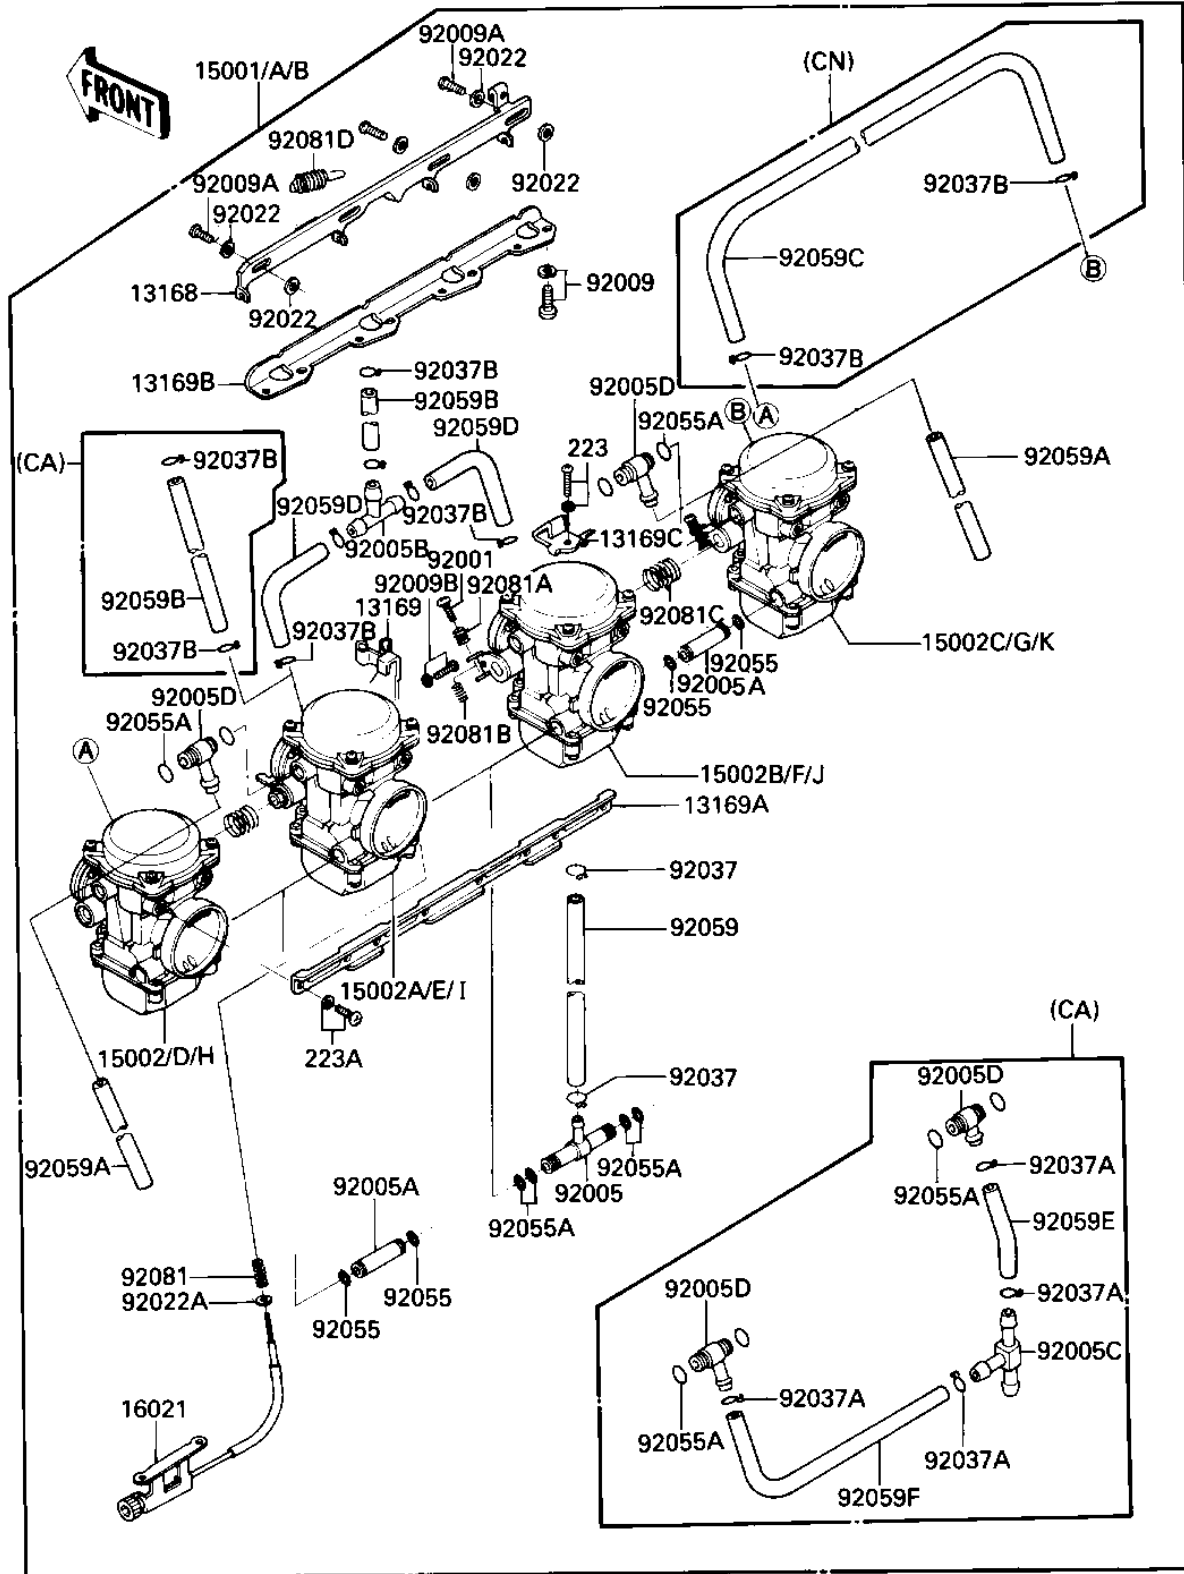

1987 NINJA® 600R PARTS DIAGRAM

CARBURETOR ASSY

E1611-0196