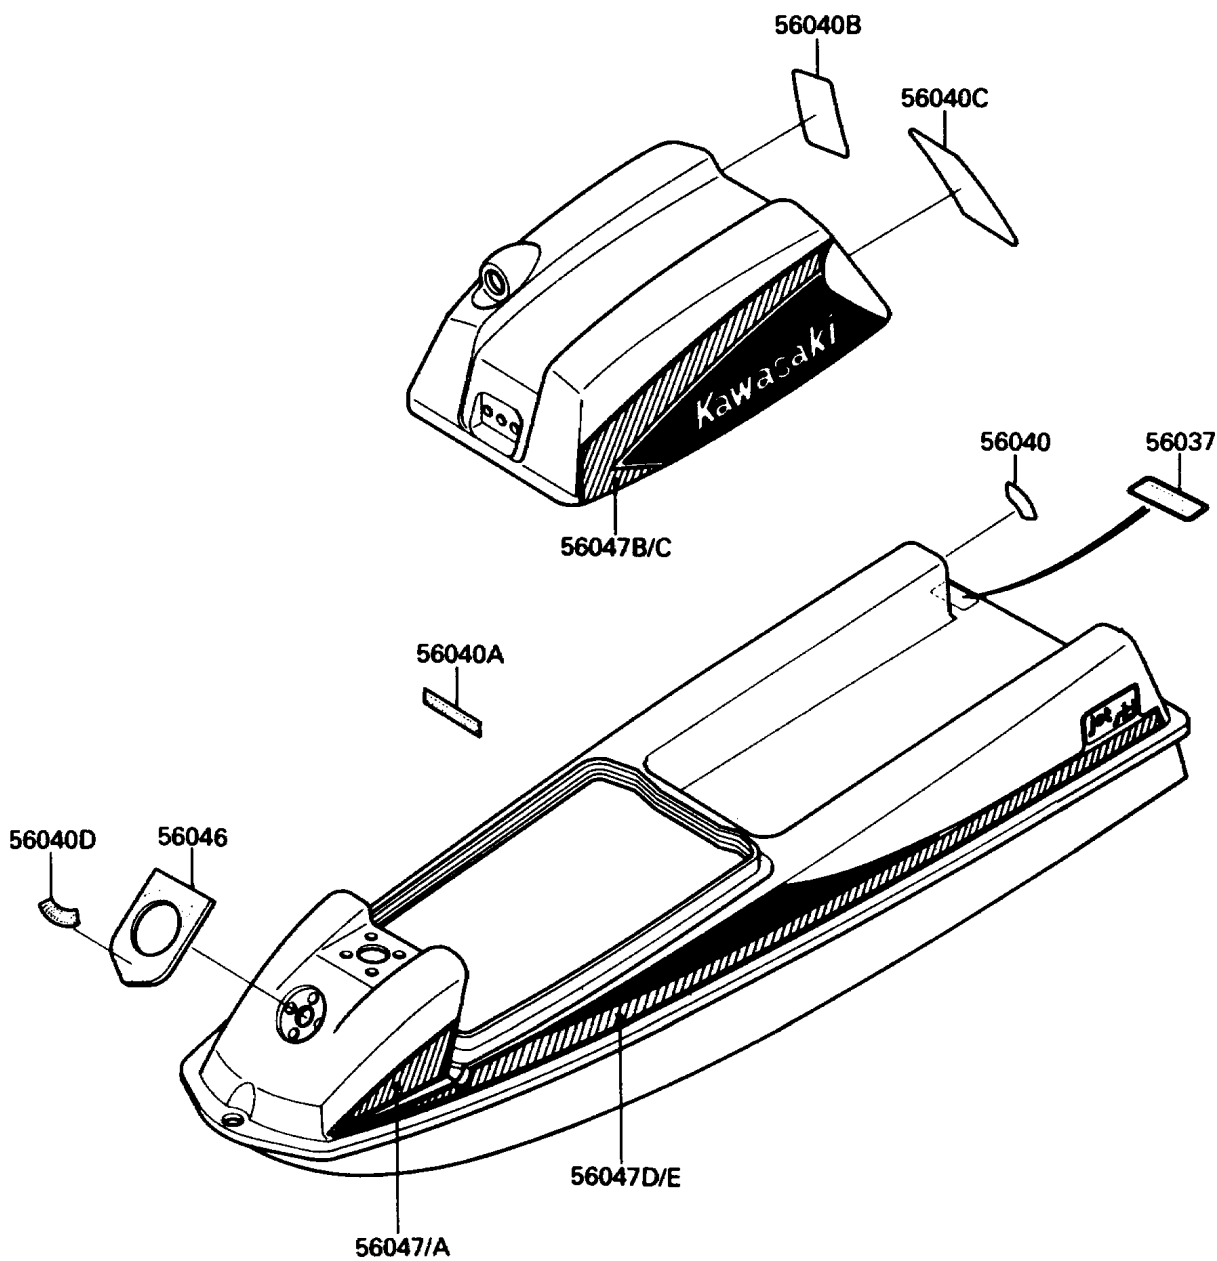

1988 JET SKI® JS300 PARTS DIAGRAM

Labels

F3183-0007

1988 JET SKI® JS300 PARTS LIST

Labels

ITEM NAME	PART NUMBER	QUANTITY
LABEL,FIRE EXTINGUISHER (Ref # 56037)	56022-506	1
LABEL-WARNING,CAP (Ref # 56040)	56040-3705	1
LABEL-WARNING,OIL (Ref # 56040A)	56040-3709	1
LABEL-WARNING,MAINTENANCE (Ref # 56040B)	56040-3731	1
LABEL-WARNING,SAFETY (Ref # 56040C)	56040-3732	1
LABEL-WARNING,BREAK-IN (Ref # 56040D)	56040-3733	1
PATTERN,FRONT DECK,UPP (Ref # 56046)	56046-1925	1
PATTERN,FRONT DECK,LH (Ref # 56047)	56047-1209	1
PATTERN,FRONT DECK,RH (Ref # 56047A)	56047-1210	1
PATTERN,ENGINE HOOD,LH (Ref # 56047B)	56047-1213	1
PATTERN,ENGINE HOOD,RH (Ref # 56047C)	56047-1214	1
PATTERN,REAR DECK,LH (Ref # 56047D)	56047-1957	1
PATTERN,REAR DECK,RH (Ref # 56047E)	56047-1958	1