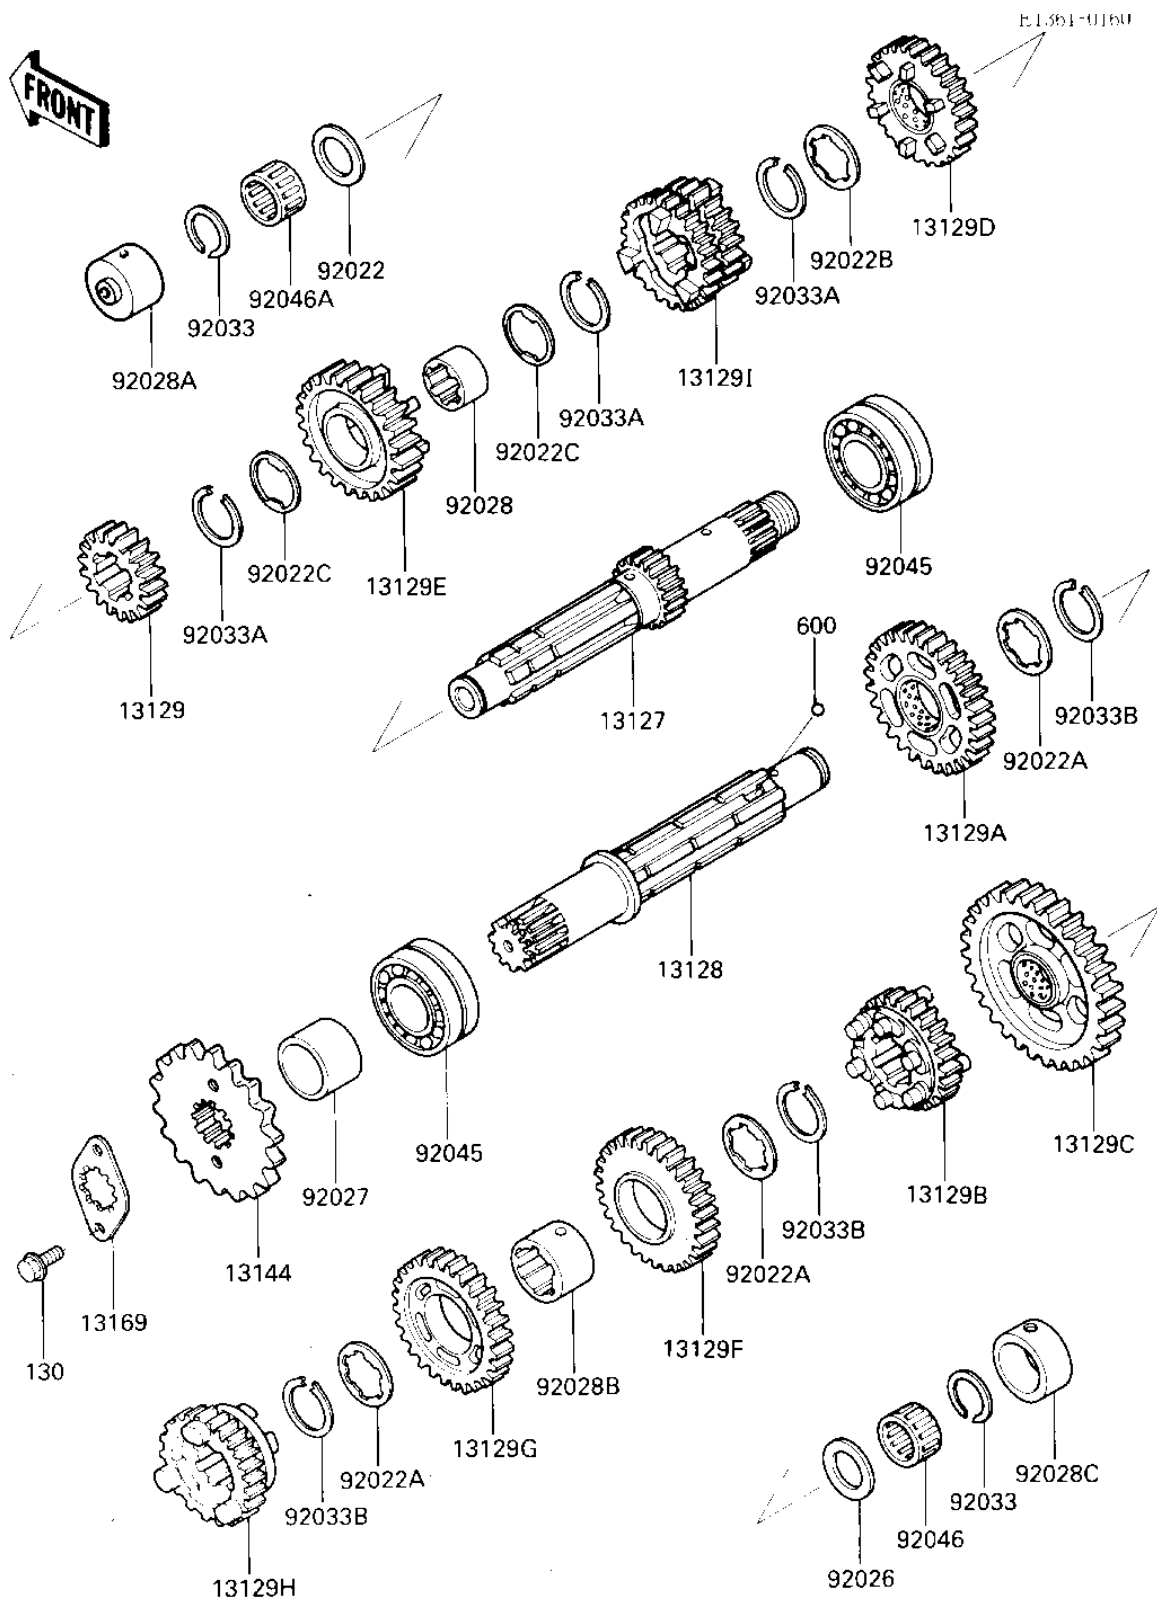

1987 NINJA® 600R PARTS DIAGRAM

TRANSMISSION (ZX600AE051056-)

(Z)

1987 NINJA® 600R PARTS LIST

TRANSMISSION (ZX600AEO51056-)

ITEM NAME	PART NUMBER	QUANTITY
SHAFT-TRANSMISSION IN (Ref # 13127)	13127-1151	1
SHAFT-TRANSMISSION OU (Ref # 13128)	13128-1119	1
2ND GEAR,DRIVE SHAFT (Ref # 13129)	13129-1077	1
2ND GEAR,OUTPUT,32T (Ref # 13129A)	13129-1078	1
5TH GEAR,OUTPUT,25T (Ref # 13129B)	13129-1083	1
GEAR,OUTPUT LOW,36T (Ref # 13129C)	13129-1564	1
GEAR,INPUT 5TH,26T (Ref # 13129D)	13129-1657	1
GEAR,INPUT TOP,27T (Ref # 13129E)	13129-1658	1
GEAR,OUTPUT 3RD,29T (Ref # 13129F)	13129-1659	1
GEAR,OUTPUT 4TH,27T (Ref # 13129G)	13129-1660	1
GEAR,OUTPUT TOP,23T (Ref # 13129H)	13129-1662	1
GEAR INPUT 3RD&4TH,21 (Ref # 13129I)	13260-1195	1
SPROCKET-OUTPUT,15T (Ref # 13144)	13144-1117	1
PLATE,SPROCKET (Ref # 13169)	13270-1060	1
WASHER THRUST (Ref # 92022)	92022-112	1
WASHER,LOCK,1.0T (Ref # 92022A)	92022-1139	1
WASHER,TOOTHED (Ref # 92022B)	92022-1861	1
WASHER-LOCK (Ref # 92022C)	92024-033	1
SPACER,20.3X30X2T (Ref # 92026)	92026-1022	1
COLLAR,25X32X23.5L (Ref # 92027)	92027-1106	1
BUSHING,INPUT TOP GEA (Ref # 92028)	92028-1552	1
BUSHING,INPUT SHAFT (Ref # 92028A)	92028-1199	1
BUSHING (Ref # 92028B)	92028-1364	1
BUSHING,OUTPUT SHAFT (Ref # 92028C)	92028-180	1
CIRCLIP (Ref # 92033)	92033-015	1
CIRCLIP (Ref # 92033A)	92033-026	1
SNAP RING,25.9X1.2T (Ref # 92033B)	92033-1037	1
BEARING,BALL (Ref # 92045)	92045-035	1
BEARING,VS20/14A (Ref # 92046)	92046-1030	1

1987 NINJA® 600R PARTS LIST

TRANSMISSION (ZX600AE051056-)

ITEM NAME	PART NUMBER	QUANTITY
BEARING-NEEDLE,20V271 (Ref # 92046A)	92046-1045	1
BOLT,FLANGED,6X12 (Ref # 130)	130G0612	1
BALL STEEL 5/32' (Ref # 600)	600A0500	1