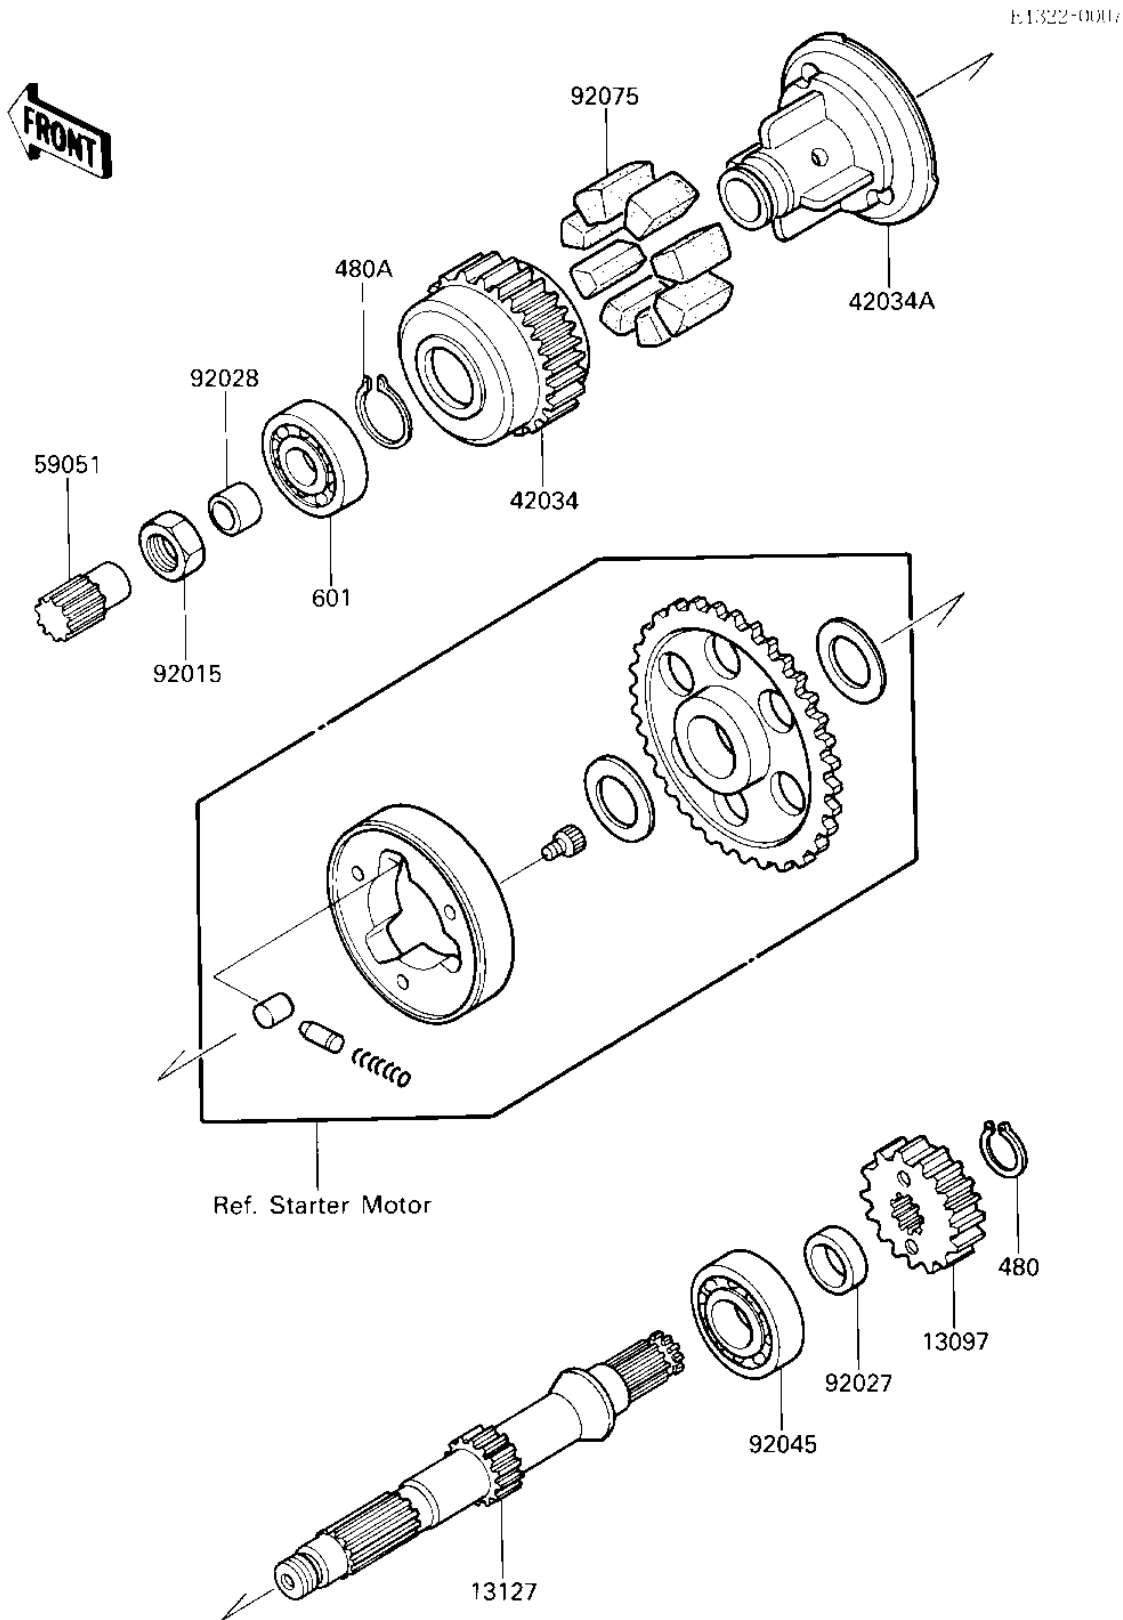

1987 NINJA® 600R PARTS DIAGRAM

SECONDARY SHAFT

1987 NINJA® 600R PARTS LIST

SECONDARY SHAFT

ITEM NAME	PART NUMBER	QUANTITY
GEAR-PRIMARY SPUR,28T (Ref # 13097)	13097-1141	1
SHAFT-TRANSMISSION IN (Ref # 13127)	13127-1123	1
COUPLING,OUTER (Ref # 42034)	42034-1004	1
COUPLING,INNER (Ref # 42034A)	42034-1005	1
GEAR-SPUR,10T (Ref # 59051)	59051-1137	1
NUT 20MM (Ref # 92015)	92016-028	1
COLLAR (Ref # 92027)	92027-1438	1
BUSHING,SECONDARY (Ref # 92028)	92028-1037	1
BEARING,BALL,#63/22X (Ref # 92045)	92045-1017	1
DAMPER RUBBER,COUPLNG (Ref # 92075)	92075-1070	1
CIRCLIP,22MM (Ref # 480)	480J2200	1
CIRCLIP 28MM (Ref # 480A)	480J2800	1
BEARING BALL #6205 (Ref # 601)	601B6205	1