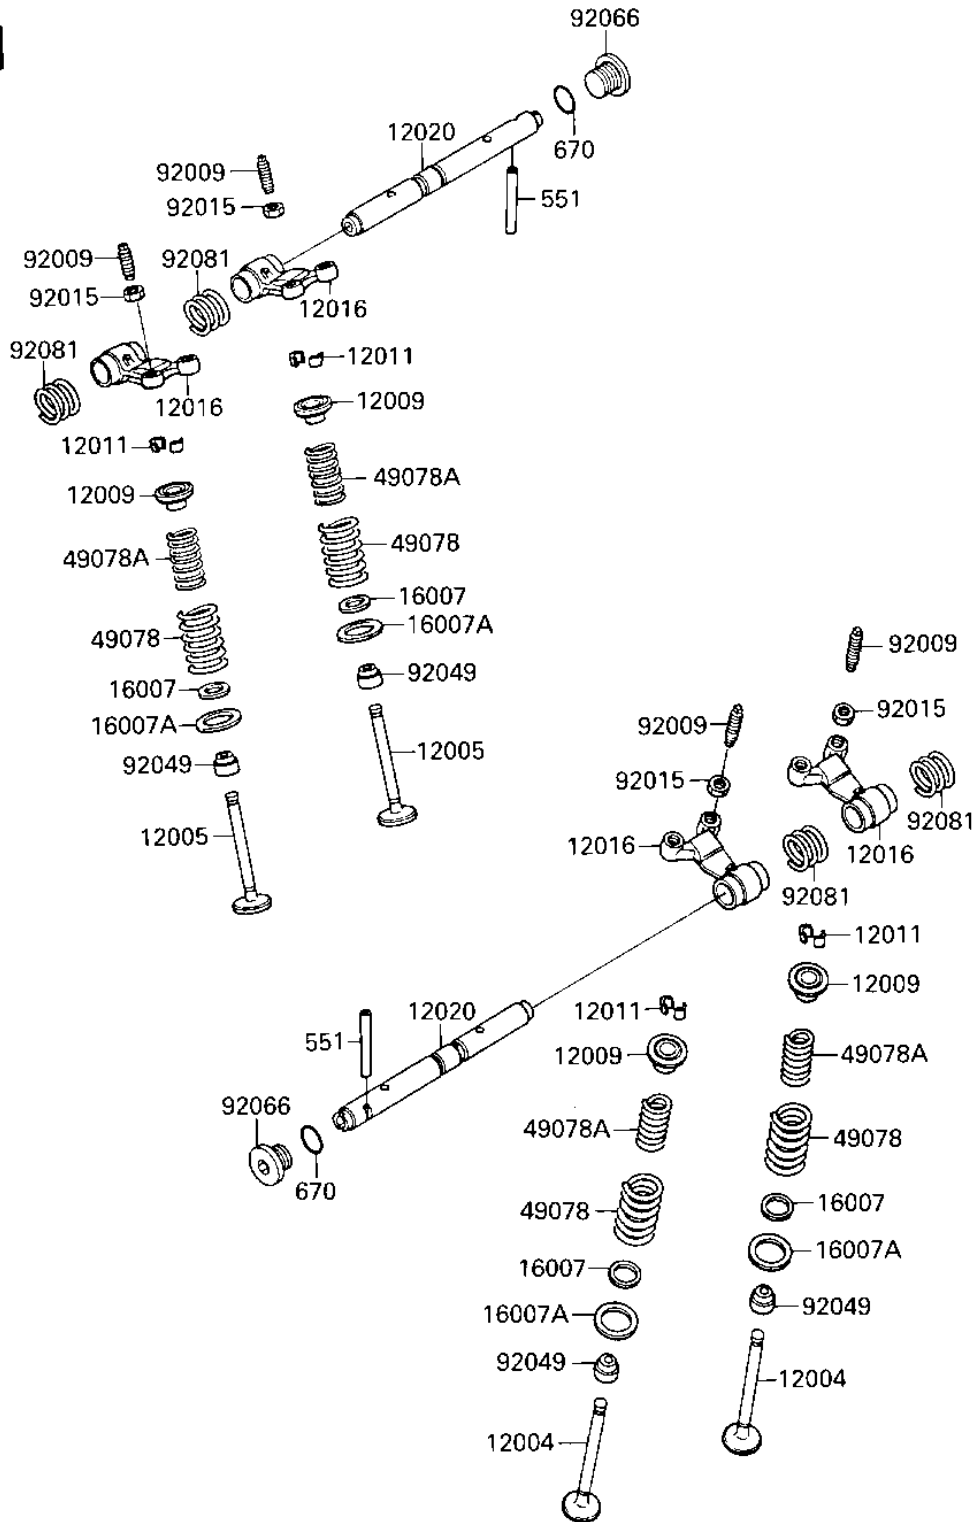

## 1987 NINJA® 600R PARTS DIAGRAM

ROCKER ARMS/VALVES

E1210-0047

R  
N  
1  
1  
1  
1  
1  
1  
1  
4  
4  
9  
9  
9  
9  
9

## 1987 NINJA® 600R PARTS LIST

### ROCKER ARMS/VALVES

ITEM NAME	PART NUMBER	QUANTITY
VALVE-INTAKE (Ref # 12004)	12004-1075	1
VALVE-EXHAUST (Ref # 12005)	12005-1062	1
RETAINER-VALVE SPRING (Ref # 12009)	12009-1060	1
COLLET (Ref # 12011)	12011-1051	1
ARM-ROCKER (Ref # 12016)	12016-1062	1
SHAFT-ROCKER (Ref # 12020)	12020-1058	1
SEAT-SPRING (Ref # 16007)	16007-1143	1
SEAT-SPRING (Ref # 16007A)	16007-1144	1
SPRING-ENGINE VALVE,O (Ref # 49078)	49078-1060	1
SPRING-ENGINE VALVE,I (Ref # 49078A)	49078-1061	1
SCREW,VALVE ADJUST (Ref # 92009)	92009-1109	1
NUT,5MM (Ref # 92015)	92015-1529	1
SEAL-OIL,VSB58.558 (Ref # 92049)	92049-1218	1
PLUG,14X11.5 (Ref # 92066)	92066-1192	1
SPRING,ROCKER ARM (Ref # 92081)	92081-1636	1
PIN-DOWEL (Ref # 551)	551A0540	1
"O" RING,15MM (Ref # 670)	670B2015	1