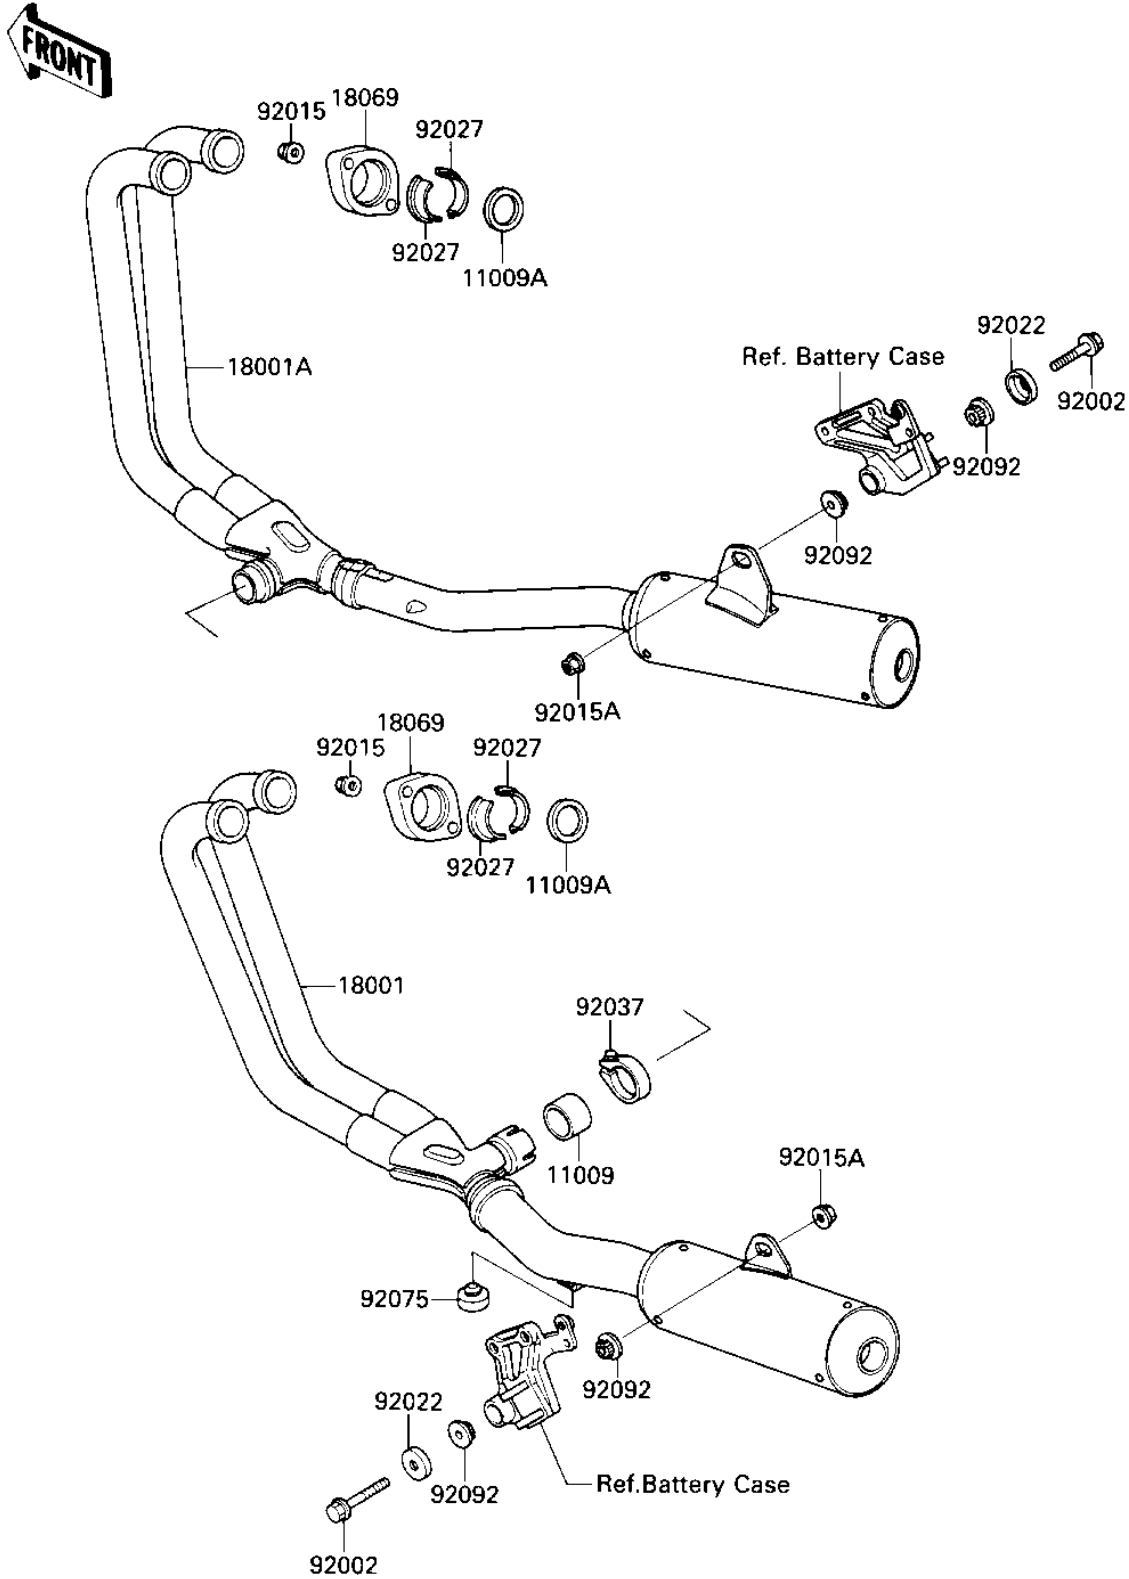

1987 NINJA® 600R PARTS DIAGRAM

MUFFLERS

E1140-0261

1987 NINJA® 600R PARTS LIST

MUFFLERS

ITEM NAME	PART NUMBER	QUANTITY
GASKET,EXHAUST PIPE C (Ref # 11009)	11009-1718	1
GASKET,EXHAUST PIPE H (Ref # 11009A)	11009-1866	1
MUFFLER,LH (Ref # 18001)	18001-1572	1
MUFFLER,RH (Ref # 18001A)	18001-1573	1
HOLDER-EXHAUST PIPE (Ref # 18069)	18069-1025	1
BOLT,10X55 (Ref # 92002)	92002-1127	1
NUT,6MM (Ref # 92015)	92015-1365	1
NUT,FLANGED,10MM (Ref # 92015A)	92015-1387	1
WASHER,PLAIN (Ref # 92022)	92022-289	1
COLLAR (Ref # 92027)	92027-1365	1
CLAMP,CONNECTING PIPE (Ref # 92037)	92037-1221	1
DAMPER RUBB MAIN STAD (Ref # 92075)	92075-015	1
BUSHING-RUBBER (Ref # 92092)	92092-1013	1