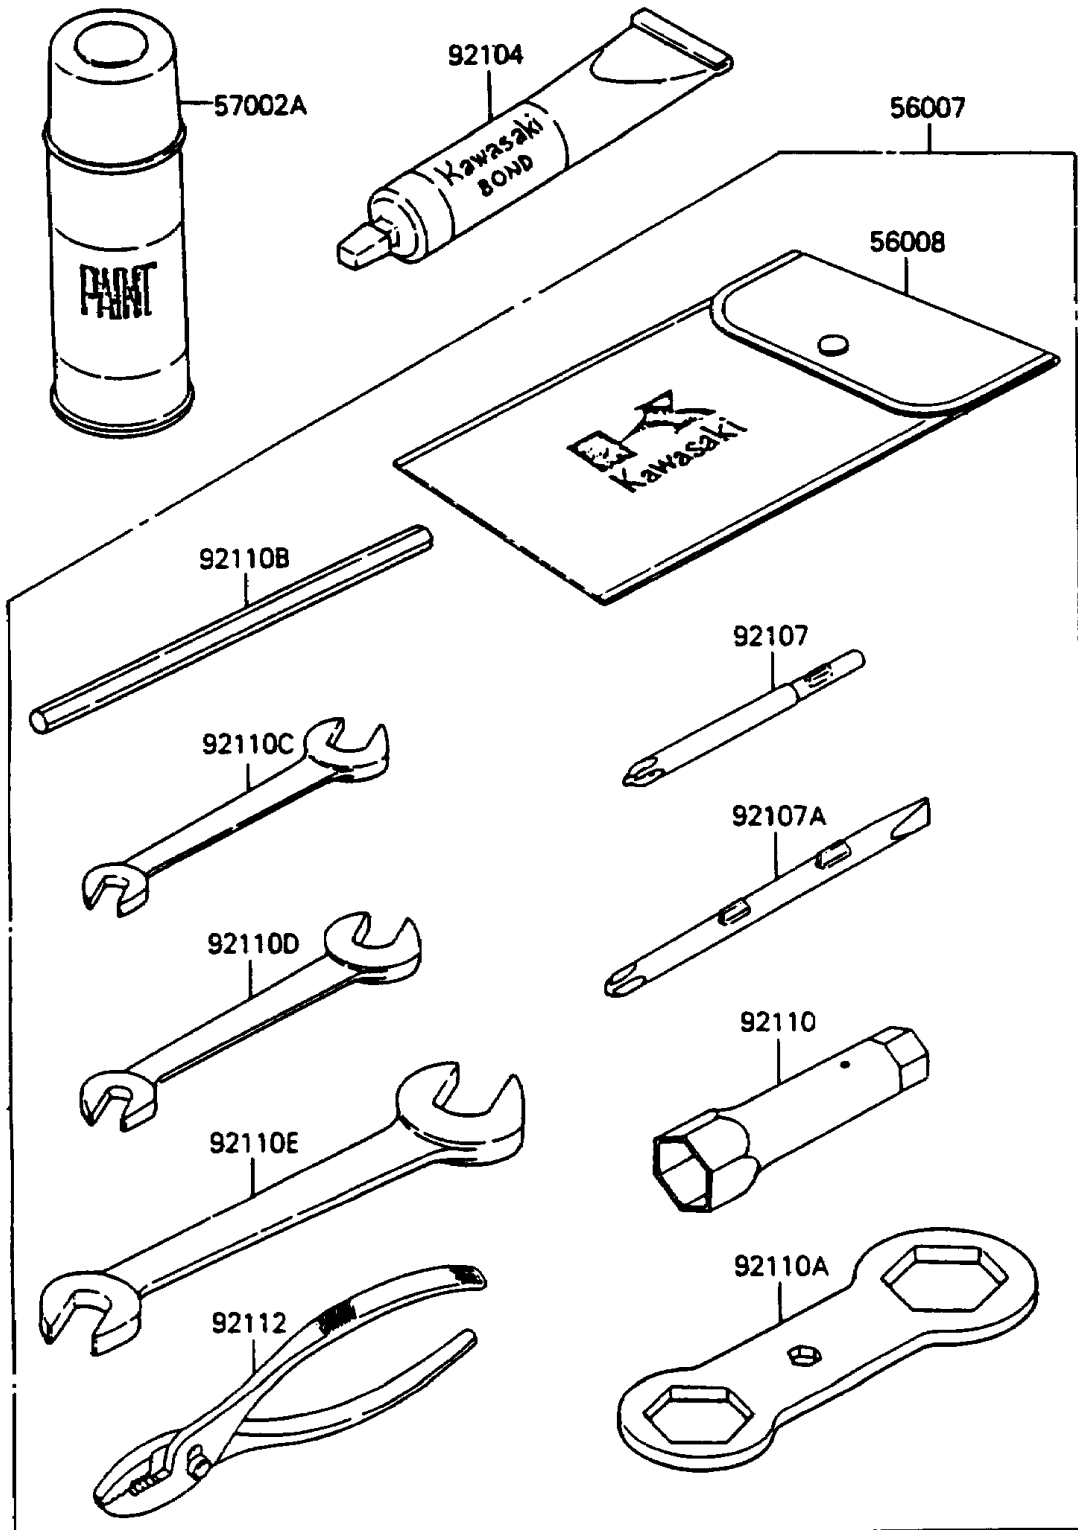

1988 JET SKI® JS300 PARTS DIAGRAM

Owner's Tools

F2810-0219

1988 JET SKI® JS300 PARTS LIST

Owner's Tools

ITEM NAME	PART NUMBER	QUANTITY
TOOLKIT (Ref # 56007)	56007-3702	1
BAG,TOOL (Ref # 56008)	56008-1019	1
PAINT,OPTIC RED,12OZ.SPRAY CAN (Ref # 57002A)	57002-4002	1
GASKET-LIQUID,TUBE,100G,SILVER (Ref # 92104)	92104-002	1
TOOL-DRIVER,#3PHILLIPS (Ref # 92107)	92107-005	1
TOOL-DRIVER,#2PHILLIPS&SLOT (Ref # 92107A)	92107-1051	1
TOOL-WRENCH,BOX,21MM (Ref # 92110)	92110-1113	1
TOOL-WRENCH,BOX END,27X32 (Ref # 92110A)	92110-3701	1
TOOL-WRENCH,ALLEN BAR,8X160 (Ref # 92110B)	92110-3702	1
TOOL-WRENCH,OPEN END,8X10 (Ref # 92110C)	92126-001	1
TOOL-WRENCH,OPEN END,12X13 (Ref # 92110D)	92126-002	1
TOOL-WRENCH,OPEN END,14X17 (Ref # 92110E)	92126-003	1
TOOL-PLIERS (Ref # 92112)	92112-003	1