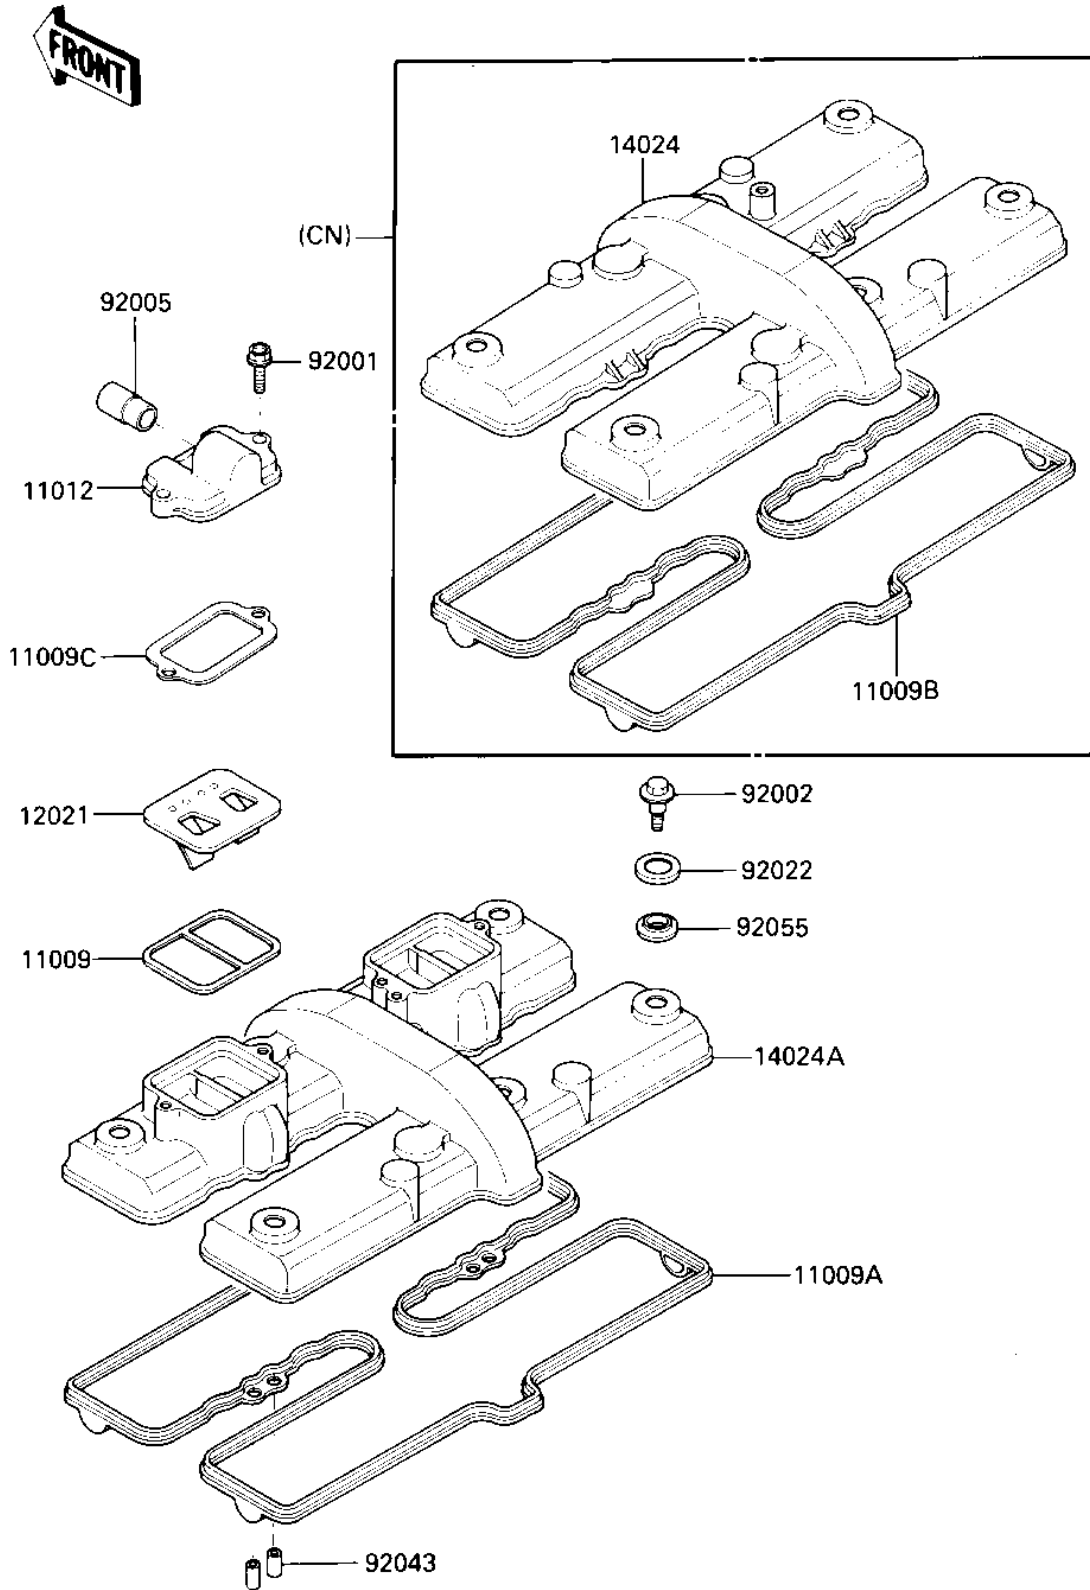

1987 NINJA® 600R PARTS DIAGRAM

CYLINDER HEAD COVER

E1112-0080

1987 NINJA® 600R PARTS LIST

CYLINDER HEAD COVER

ITEM NAME	PART NUMBER	QUANTITY
GASKET, REED VALVE (Ref # 11009)	11009-1905	1
GASKET, CYLINDER HEAD (Ref # 11009A)	11009-1497	1
GASKET, CYLINDER HEAD COVE (Can (Ref # 11009B)	11009-1498	1
GASKET (Ref # 11009C)	11009-1545	1
CAP, REED VALVE (Ref # 11012)	11012-1481	1
VALVE-ASSY-REED (Ref # 12021)	12021-1053	1
COVER, CYLINDER HEAD (Canada) (Ref # 14024)	14024-1142	1
COVER, CYLINDER HEAD (Ref # 14024A)	14024-1144	1
BOLT, FLANGED, 6X22 (Ref # 92001)	92001-1352	1
BOLT (Ref # 92002)	92150-1447	1
FITTING, REED VALVE (Ref # 92005)	92005-1006	1
WASHER, HEAD COVER BOL (Ref # 92022)	92022-1637	1
PIN, DOWEL, 6.2X8X14 (Ref # 92043)	92043-1263	1
RING-O, HEAD COVER BOL (Ref # 92055)	92055-1225	1