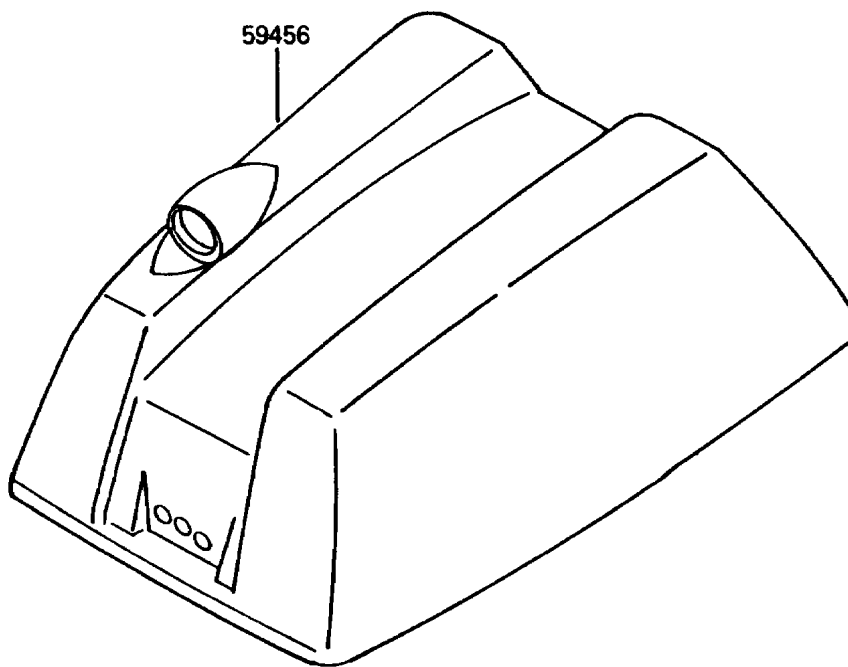

1988 JET SKI® JS300 PARTS DIAGRAM

Engine Hood

F3142-0001

1988 JET SKI® JS300 PARTS LIST

Engine Hood

ITEM NAME	PART NUMBER	QUANTITY
BRACKET,PLATE (Ref # 11034)	59086-501	1
LEVER (Ref # 13168)	13168-3701	1
DETENT (Ref # 32085)	59346-503	1
HINGE (Ref # 53009)	53009-503	1
HOOD-COMP-ENGINE,JET WHITE (Ref # 59456)	59456-3001-8C	1
BOLT,6X30 (Ref # 92001)	92001-3022	1
SCREW (Ref # 92009)	92011-562	1
WASHER,BAND (Ref # 92022)	92022-509	1
GROMMET (Ref # 92071)	92071-056	1
BAND,HOOD (Ref # 92072)	92072-501	1