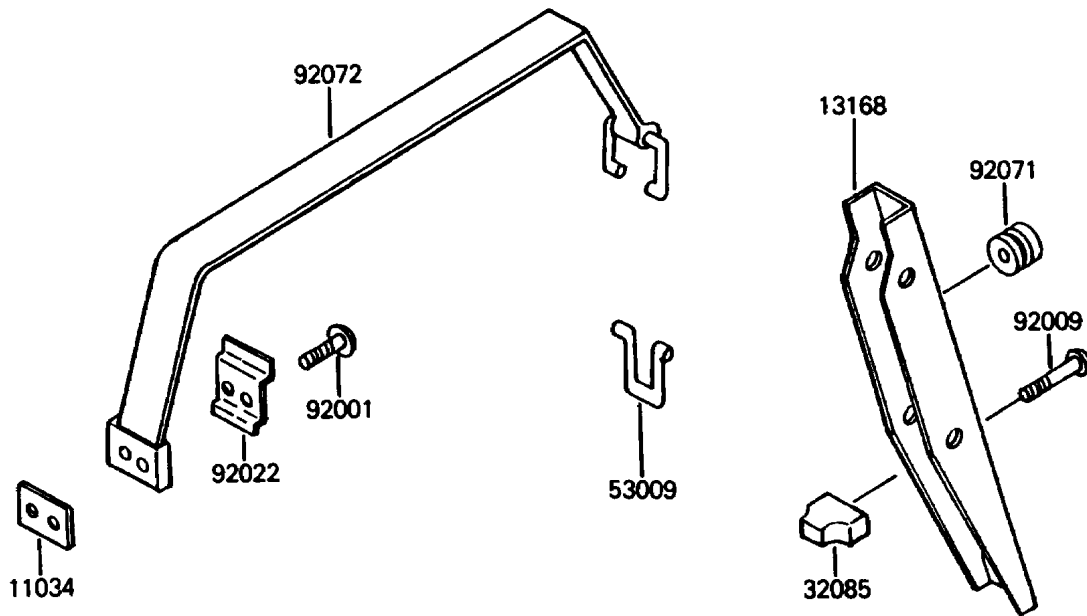

1988 JET SKI® JS300 PARTS DIAGRAM

Engine Hood

F3142-0001

1988 JET SKI® JS300 PARTS LIST

Engine Hood

ITEM NAME	PART NUMBER	QUANTITY
BRACKET,PLATE (Ref # 11034)	59086-501	1
LEVER (Ref # 13168)	13168-3701	1
DETENT (Ref # 32085)	59346-503	1
HINGE (Ref # 53009)	53009-503	1
HOOD-COMP-ENGINE,JET WHITE (Ref # 59456)	59456-3001-8C	1
BOLT,6X30 (Ref # 92001)	92001-3022	1
SCREW (Ref # 92009)	92011-562	1
WASHER,BAND (Ref # 92022)	92022-509	1
GROMMET (Ref # 92071)	92071-056	1
BAND,HOOD (Ref # 92072)	92072-501	1