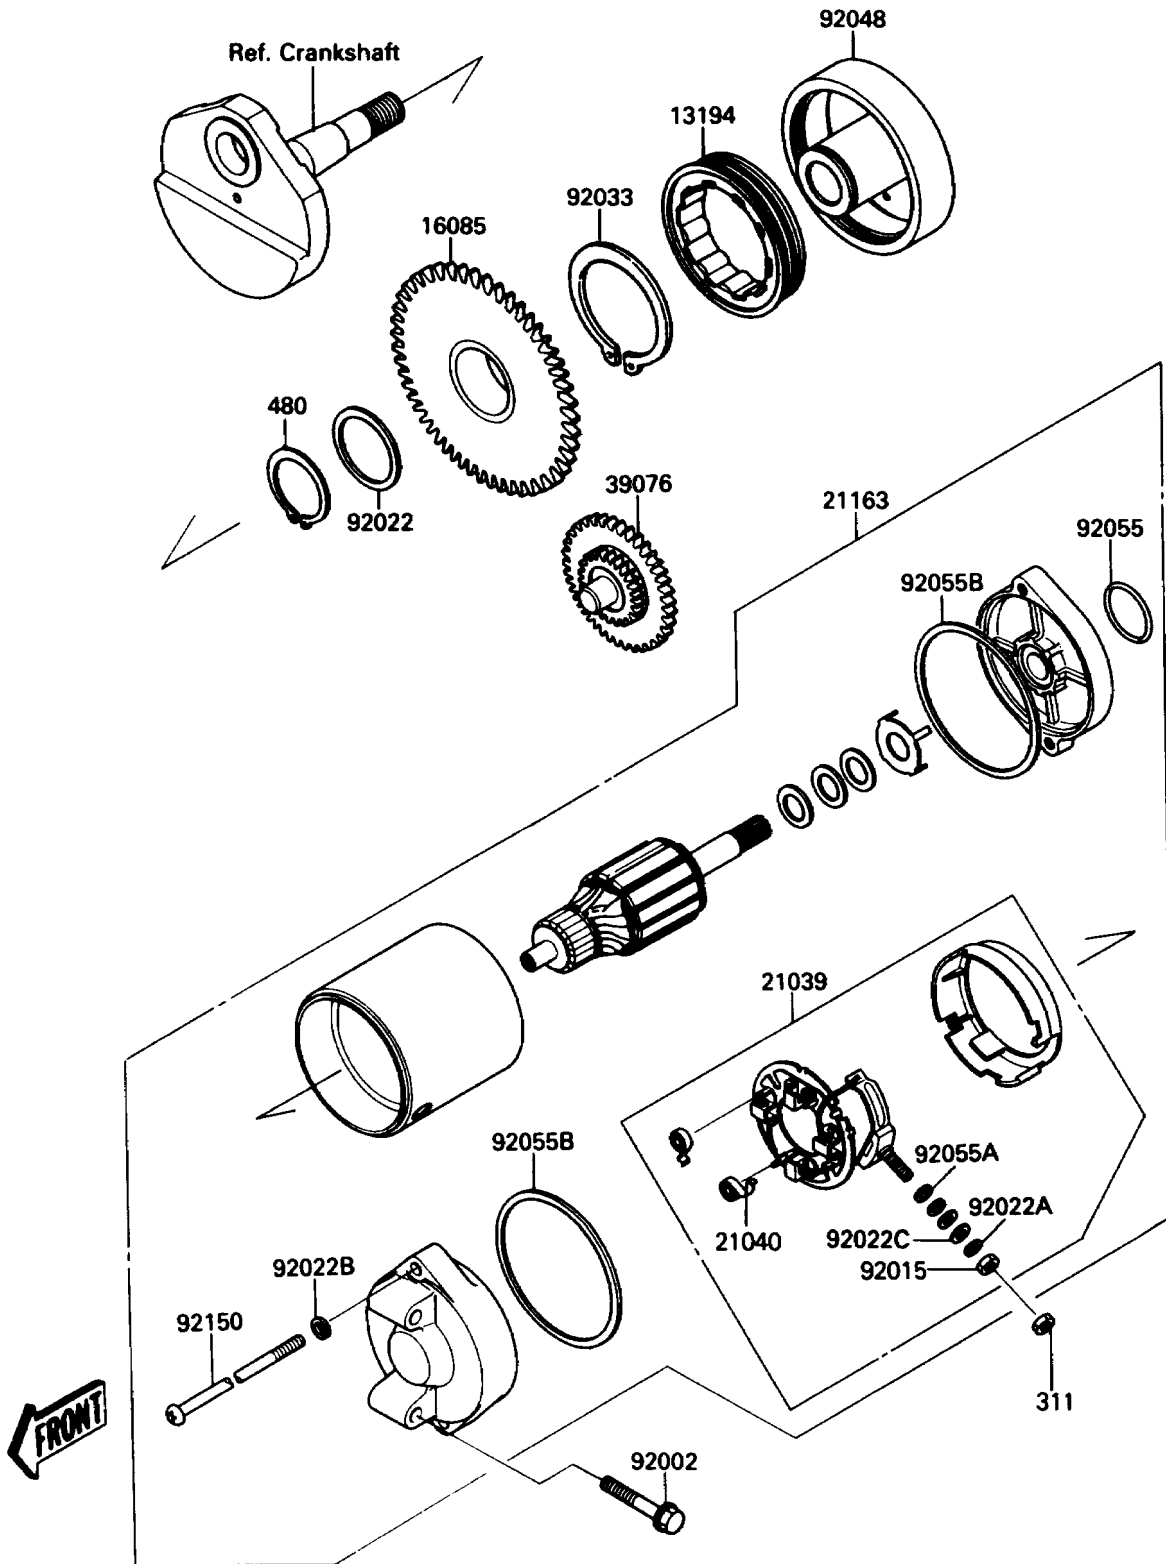

1988 JET SKI® JS300 PARTS DIAGRAM

Starter Motor

E1840-0092

1988 JET SKI® JS300 PARTS LIST

Starter Motor

ITEM NAME	PART NUMBER	QUANTITY
CLUTCH-ONEWAY (Ref # 13194)	13194-3702	1
GEAR,STARTER,59T (Ref # 16085)	16085-3701	1
BRUSH,CARBON (Ref # 21039)	21039-3703	1
SPRING-BRUSH (Ref # 21040)	21040-1055	1
STARTER-ELECTRIC (Ref # 21163)	21163-3704	1
LIMITER,STARTER IDLE (Ref # 39076)	39076-3701	1
BOLT,6X35 (Ref # 92002)	92002-3715	1
NUT,6MM (Ref # 92015)	92015-3710	1
WASHER,36.3X46X2 (Ref # 92022)	92022-1102	1
WASHER,6MM (Ref # 92022A)	92022-3711	1
WASHER,SPRING,5MM (Ref # 92022B)	92022-3712	1
WASHER,6MM (Ref # 92022C)	92022-3713	1
RING-SNAP (Ref # 92033)	92033-3706	1
RACE,CLUTCH (Ref # 92048)	92048-3705	1
RING-O (Ref # 92055)	92055-1276	1
RING-O,4.5X2.0 (Ref # 92055A)	92055-1370	1
RING-O,STARTER MOTOR (Ref # 92055B)	92055-1381	1
BOLT,STARTER MOTOR (Ref # 92150)	92150-3716	1
NUT-HEX,6MM (Ref # 311)	311R0600	1
CIRCLIP-TYPE-C,36MM (Ref # 480)	480J3600	1