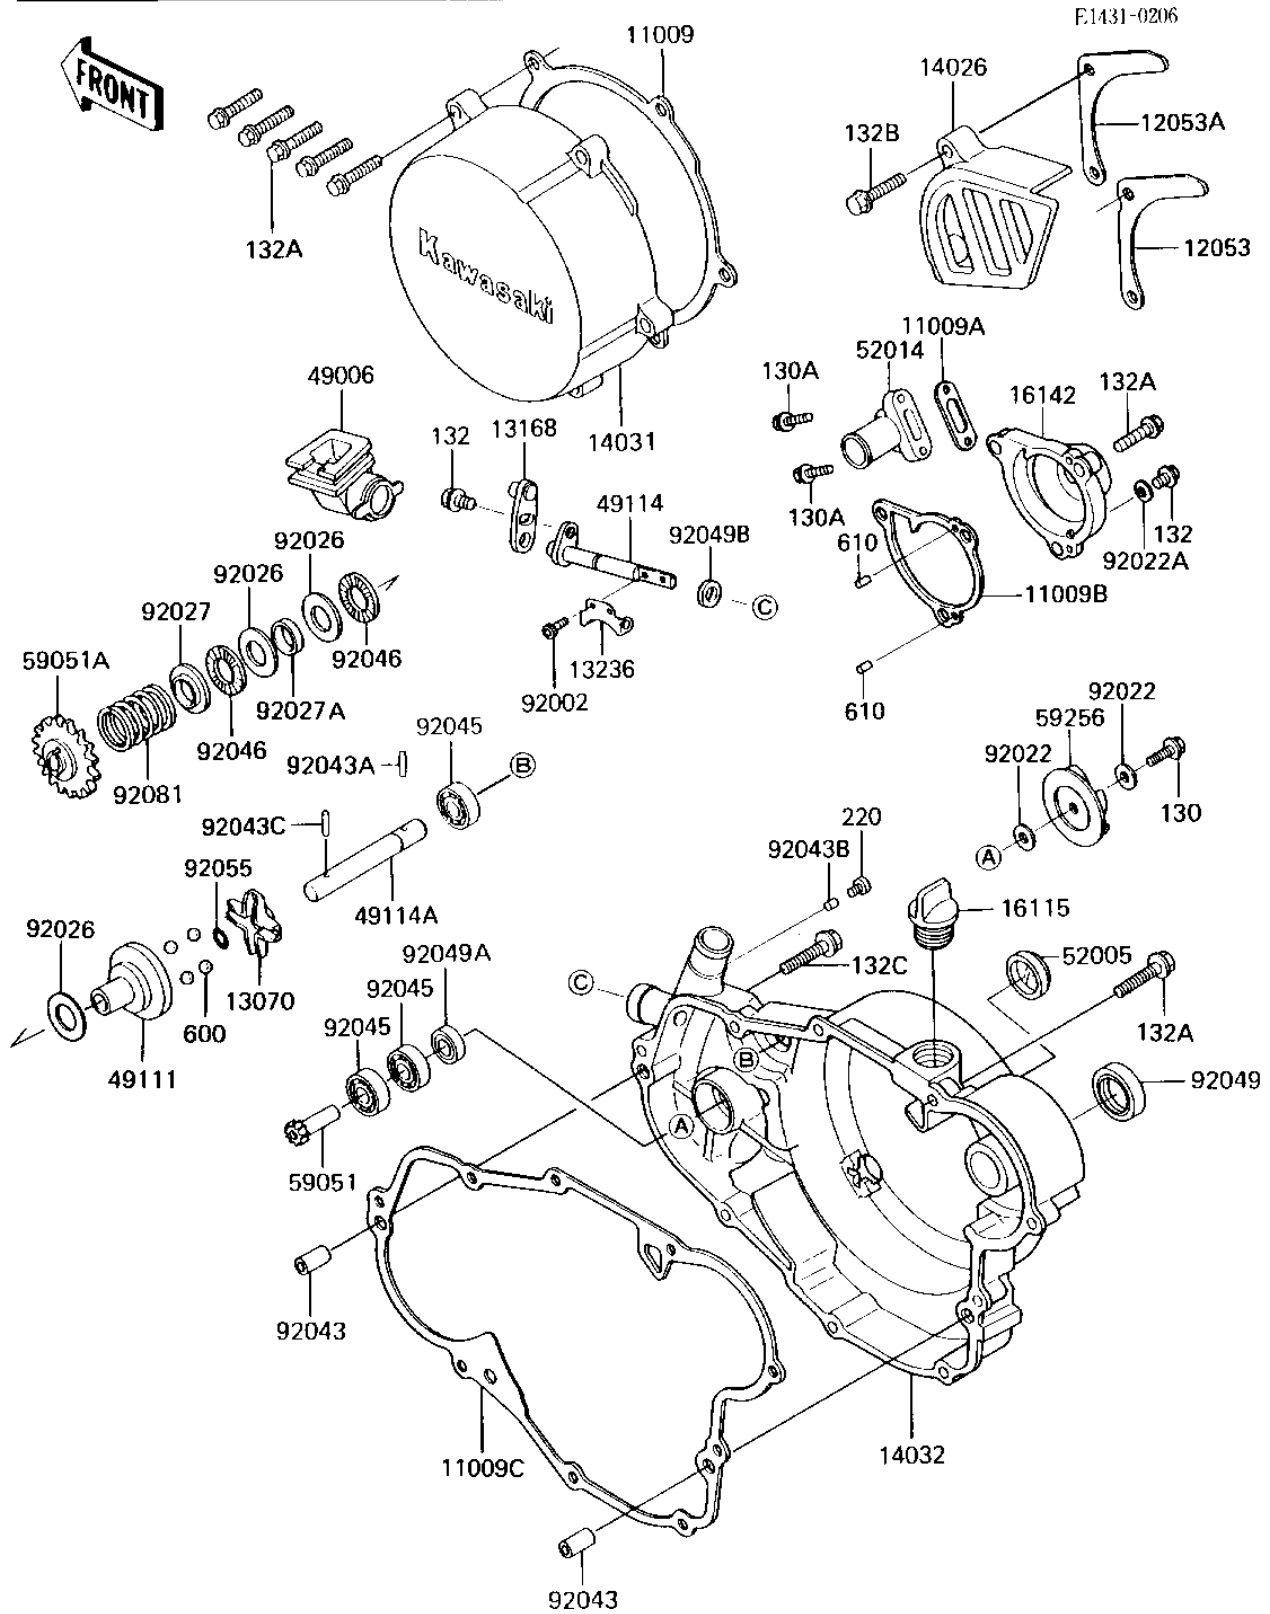

1987 KX™500 PARTS DIAGRAM

ENGINE COVERS/WATER PUMP

1987 KX™500 PARTS LIST

ENGINE COVERS/WATER PUMP

ITEM NAME	PART NUMBER	QUANTITY
GASKET,GENERATOR COVE (Ref # 11009)	11009-1964	1
GASKET,ELBOW (Ref # 11009A)	11009-1952	1
GASKET,WATER PUMP COV (Ref # 11009B)	11009-1962	1
GASKET,CLUTCH COVER (Ref # 11009C)	11009-1963	1
GUIDE-CHAIN (Ref # 12053)	12053-1172	1
GUIDE-CHAIN (Ref # 12053A)	12053-1206	1
GUIDE (Ref # 13070)	13070-1122	1
LEVER,GOVERNOR (Ref # 13168)	13168-1340	1
LEVER-COMP,PUMP (Ref # 13236)	13236-1250	1
COVER-CHAIN (Ref # 14026)	14026-1119	1
COVER-GENERATOR (Ref # 14031)	14031-1091	1
COVER-CLUTCH (Ref # 14032)	14032-1202	1
FILLER,OIL (Ref # 16115)	16115-018	1
COVER-PUMP (Ref # 16142)	16142-1072	1
BOOT (Ref # 49006)	49006-1179	1
HOLDER-GOVERNOR WEIGH (Ref # 49111)	49111-1052	1
SHAFT-GOVERNOR (Ref # 49114)	49114-1054	1
SHAFT-GOVERNOR (Ref # 49114A)	49114-1058	1
GAUGE,OIL LEVEL (Ref # 52005)	52005-1055	1
ELBOW (Ref # 52014)	52014-1062	1
GEAR-SPUR,WATER PUMP, (Ref # 59051)	59051-1129	1
GEAR-SPUR,GOVERNOR,18 (Ref # 59051A)	59051-1179	1
IMPELLER (Ref # 59256)	59256-1065	1
BOLT,SOCKET,4X8 (Ref # 92002)	92002-1403	1
WASHER,5.2X13X1 (Ref # 92022)	92022-1380	1
WASHER,PLAIN (Ref # 92022A)	92022-304	1
SPACER,15X28X1 (Ref # 92026)	92026-1238	1
COLLAR (Ref # 92027)	92027-1838	1
COLLAR,15.2X17X4 (Ref # 92027A)	92027-1839	1