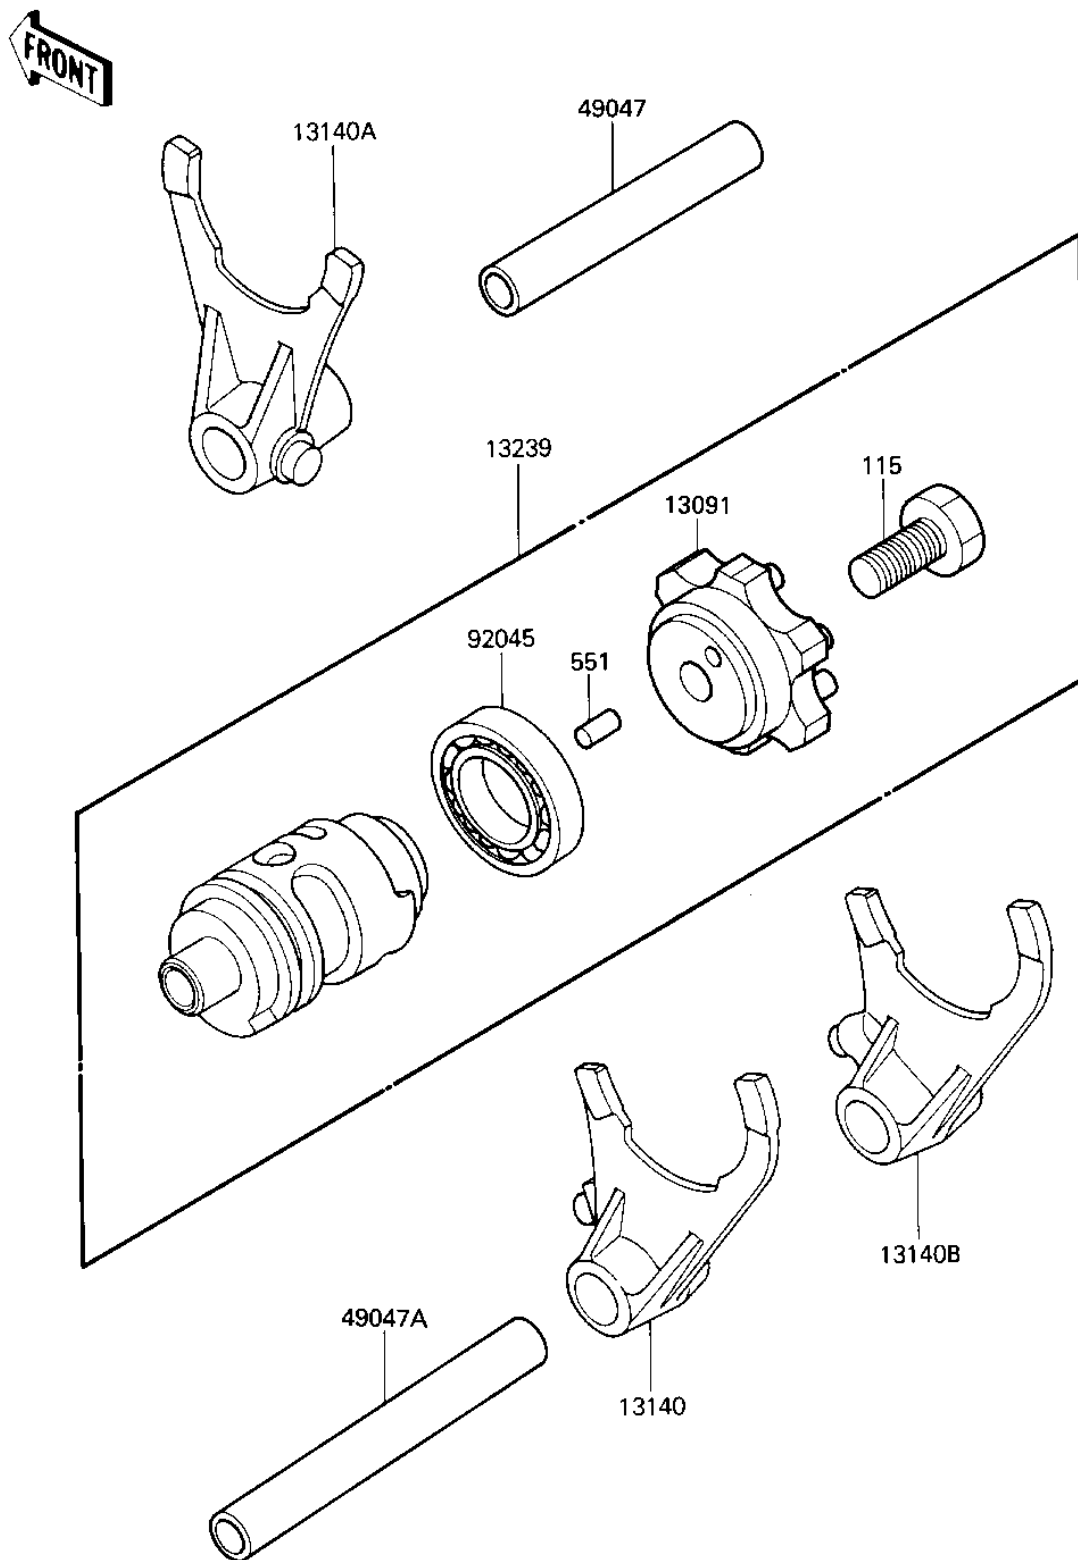

## 1987 KX™500 PARTS DIAGRAM

GEAR CHANGE DRUM & FORKS

E1362-0121

## 1987 KX™500 PARTS LIST

GEAR CHANGE DRUM & FORKS

ITEM NAME	PART NUMBER	QUANTITY
HOLDER,CHANGE DRUM (Ref # 13091)	13091-1555	1
FORK-SHIFT,2ND&3RD (Ref # 13140)	13140-1058	1
FORK-SHIFT,4TH&TOP (Ref # 13140A)	13140-1059	1
FORK-SHIFT,LOW (Ref # 13140B)	13140-1142	1
DRUM-ASSY-CHANGE (Ref # 13239)	13239-1143	1
ROD-SHIFT,L=64.5 (Ref # 49047)	49047-1063	1
ROD-SHIFT,L=81 (Ref # 49047A)	49047-1064	1
BEARING,BALL,#6905 (Ref # 92045)	92045-036	1
BOLT-SMALL-UPSET,8X18 (Ref # 115)	115G0818	1
PIN,DOWEL,4X8 (Ref # 551)	551A0408	1