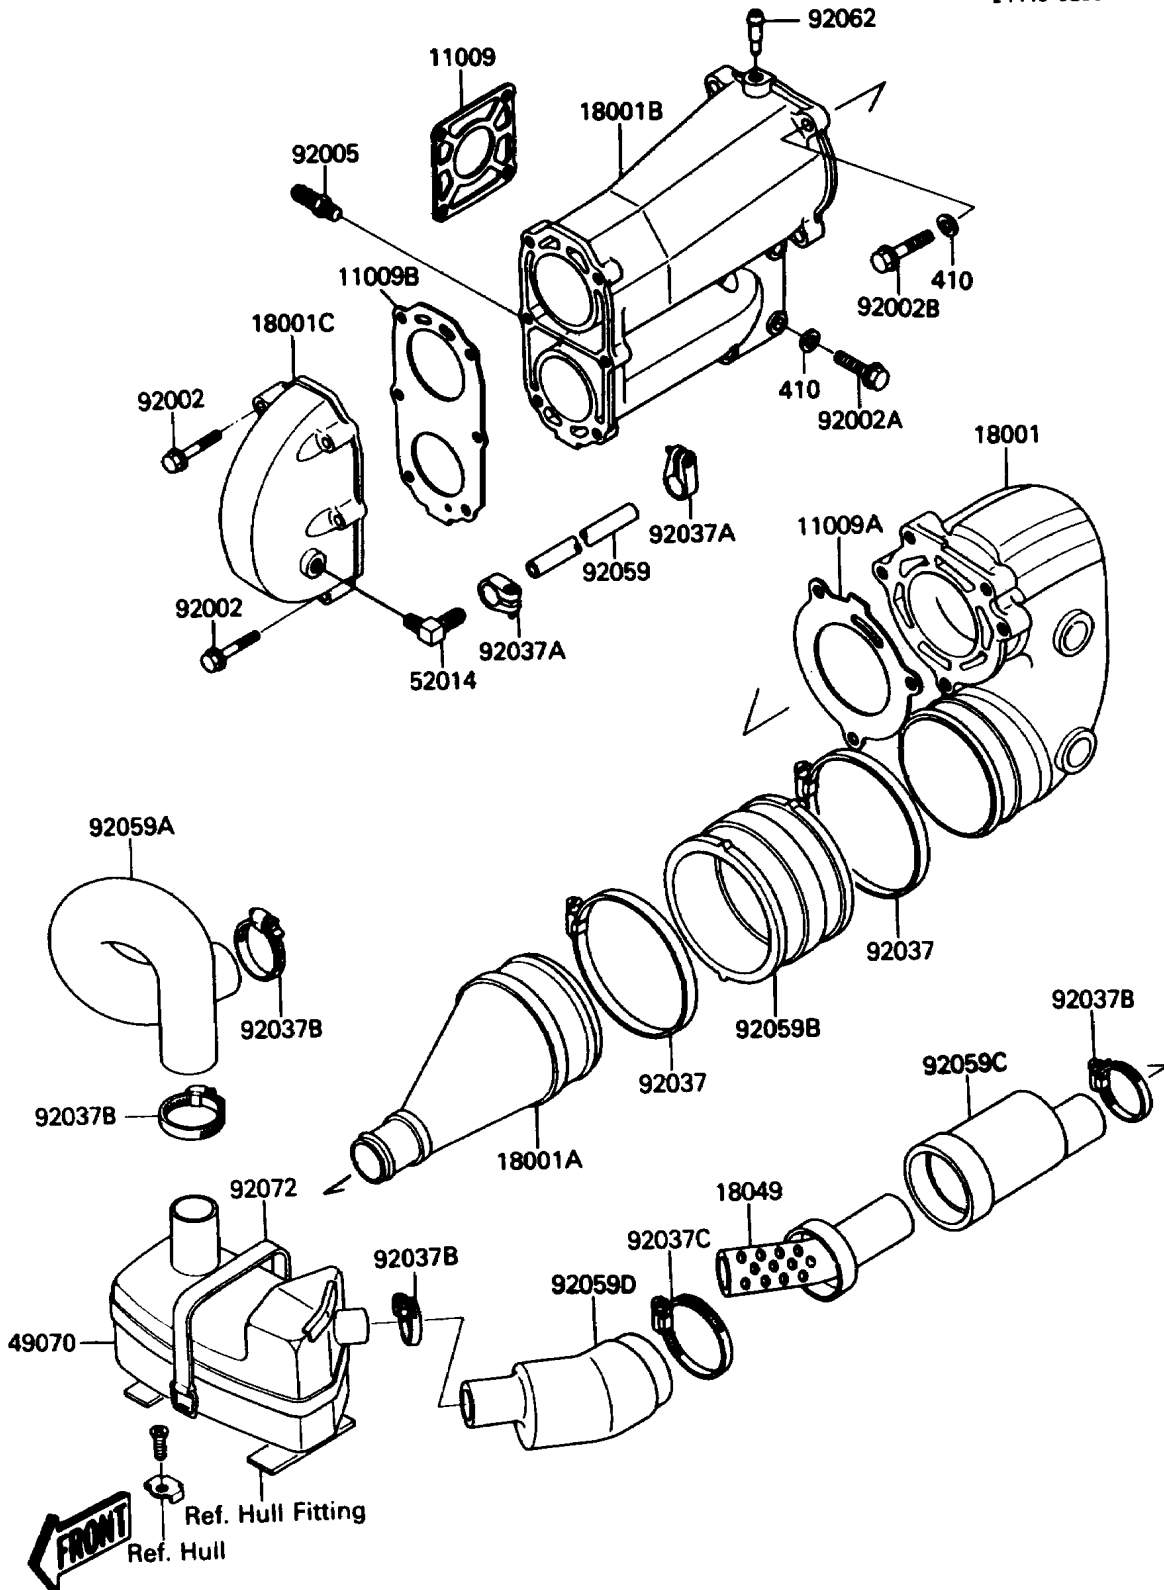

1988 JET SKI® JS300 PARTS DIAGRAM

Muffler(s)

E1140-0239

1988 JET SKI® JS300 PARTS LIST

Muffler(s)

ITEM NAME	PART NUMBER	QUANTITY
GASKET,MUFFLER MANIFOLD (Ref # 11009)	11009-3709	1
GASKET,MUFFLER (Ref # 11009A)	11009-3713	1
GASKET,MUFFLER (Ref # 11009B)	11009-3744	1
MUFFLER,TUNED (Ref # 18001)	18001-3709	1
MUFFLER,BODY (Ref # 18001A)	18001-3710	1
MUFFLER,MANIFOLD (Ref # 18001B)	18001-3711	1
MUFFLER,TUNED (Ref # 18001C)	18001-3717	1
PIPE-EXHAUST (Ref # 18049)	59151-528	1
MUFFLER-COMP,WATER BOX (Ref # 49070)	49070-3702	1
ELBOW (Ref # 52014)	52014-3002	1
BOLT,6X45 (Ref # 92002)	92002-3717	1
BOLT,8X70 (Ref # 92002A)	92002-3719	1
BOLT,8X35 (Ref # 92002B)	92002-3740	1
FITTING,HOSE (Ref # 92005)	92005-3001	1
CLAMP,MAX120.7MM (Ref # 92037)	92037-3733	1
CLAMP (Ref # 92037A)	92037-504	1
CLAMP (Ref # 92037B)	92037-509	1
CLAMP (Ref # 92037C)	92037-541	1
TUBE,9X16X460 (Ref # 92059)	92059-3718	1
TUBE,EXHAUST (Ref # 92059A)	92059-3722	1
TUBE,MUFFLER CONNECTING (Ref # 92059B)	92059-3768	1
TUBE (Ref # 92059C)	92059-542	1
TUBE (Ref # 92059D)	92059-543	1
NOZZLE (Ref # 92062)	92062-3705	1
BAND (Ref # 92072)	92072-511	1
WASHER-PLAIN-SMALL,8MM (Ref # 410)	410S0800	1