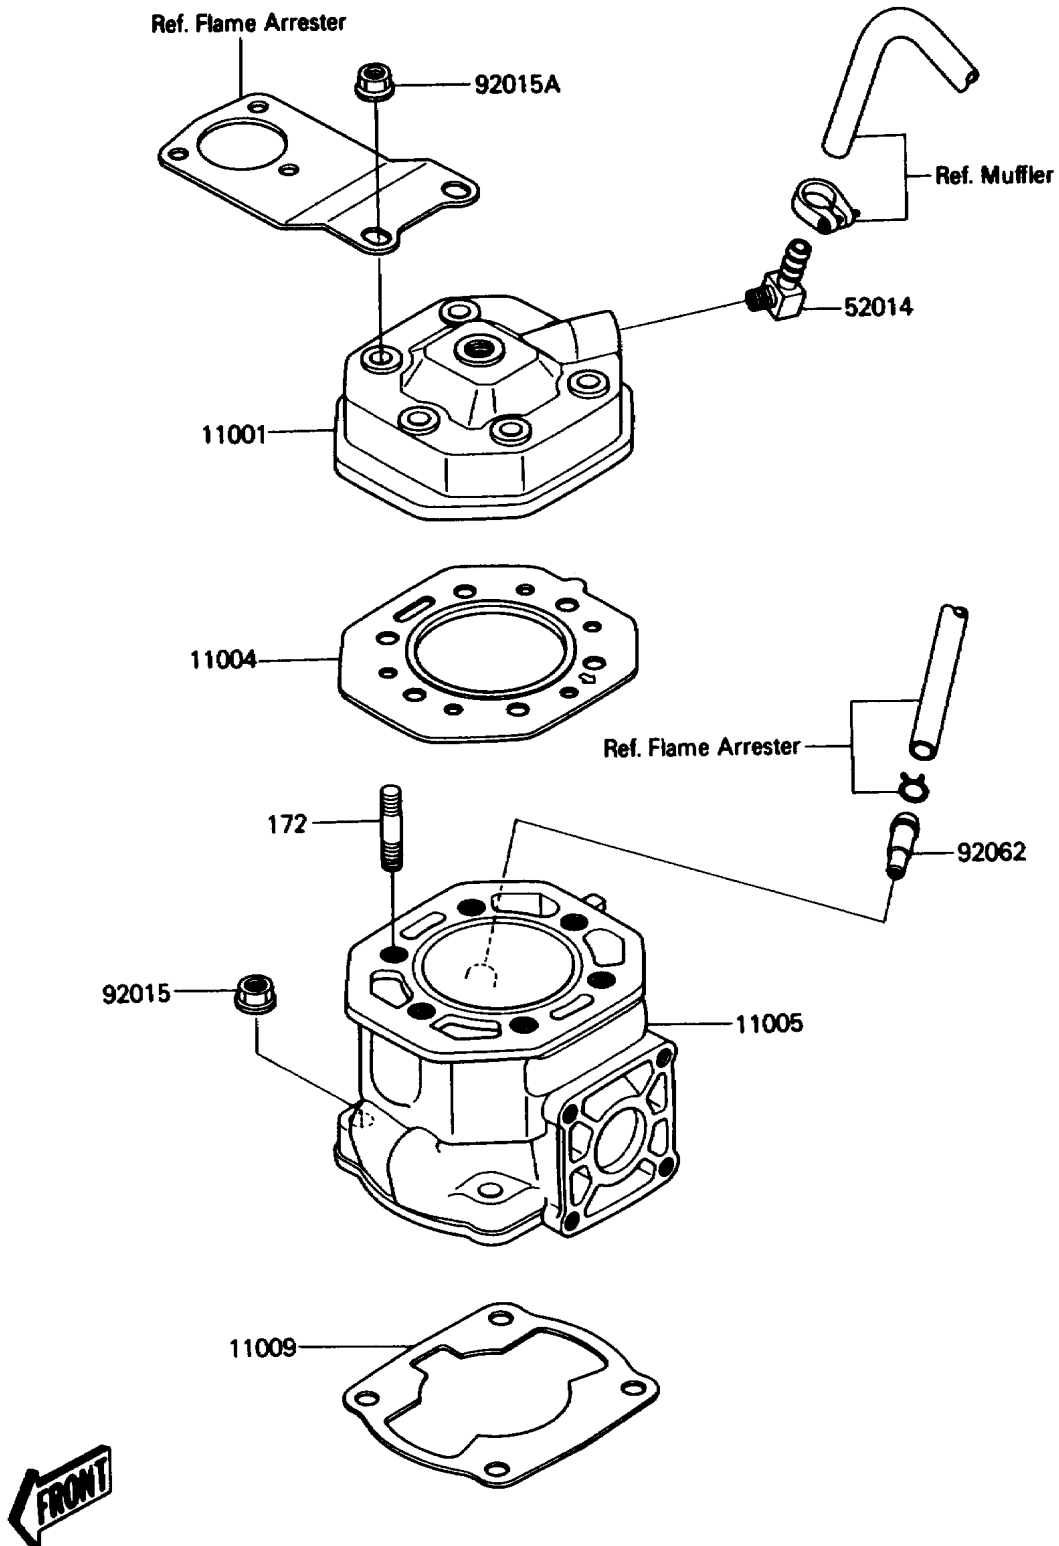

## 1988 JET SKI® JS300 PARTS DIAGRAM

Cylinder Head/Cylinder

E1110-0023

## 1988 JET SKI® JS300 PARTS LIST

Cylinder Head/Cylinder

ITEM NAME	PART NUMBER	QUANTITY
HEAD-CYLINDER (Ref # 11001)	11001-3703	1
GASKET-HEAD (Ref # 11004)	11004-3703	1
CYLINDER-ENGINE (Ref # 11005)	11005-3701	1
GASKET,CYLINDER BASE (Ref # 11009)	11009-3706	1
ELBOW (Ref # 52014)	52014-3002	1
NUT,10MM (Ref # 92015)	92015-3708	1
NUT,8MM (Ref # 92015A)	92015-3709	1
NOZZLE (Ref # 92062)	92062-3705	1
BOLT-STUD (Ref # 172)	172R0840	1